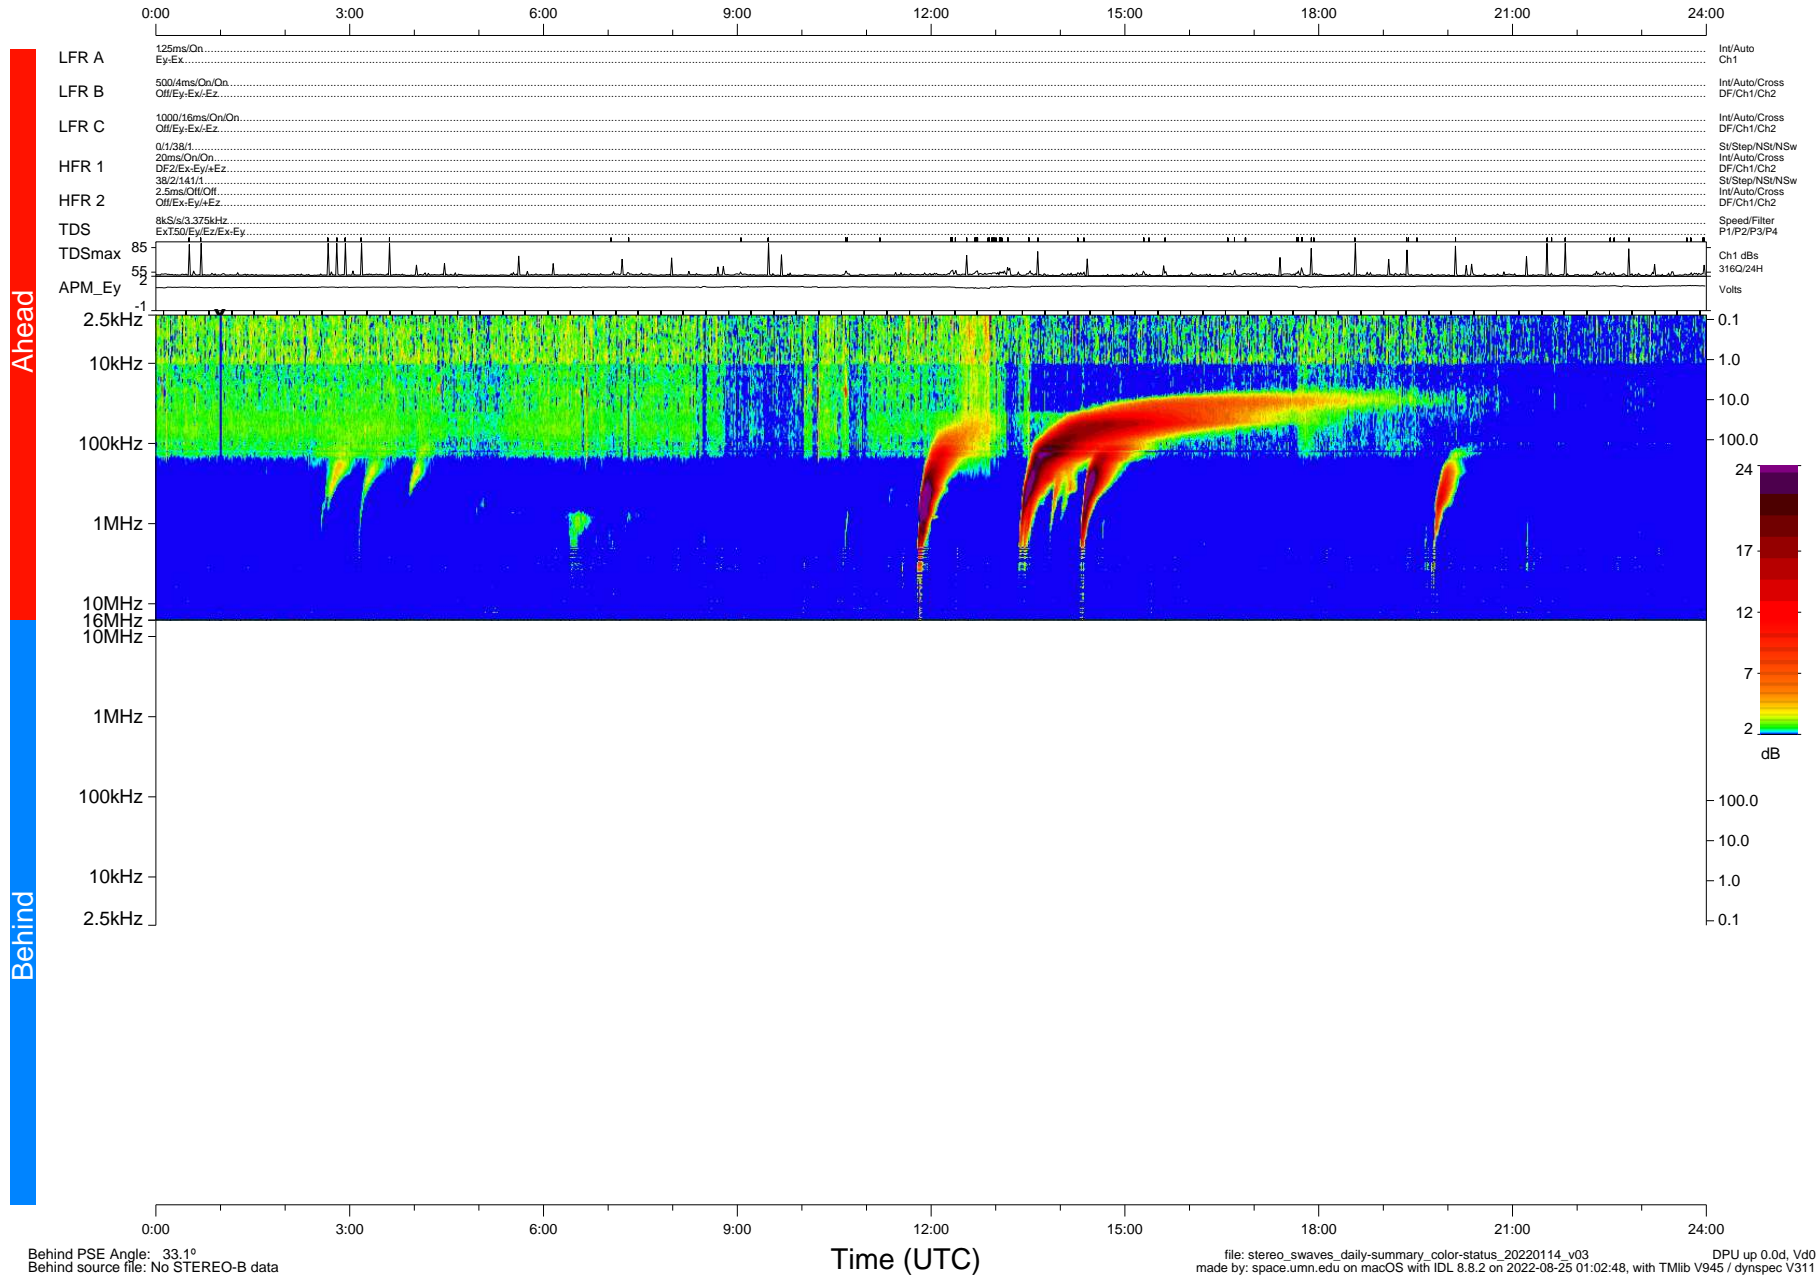

STEREO/WAVES Daily Summary - 14-Jan-2022 (DOY 014)

Ahead source file: swaves_ahead_2022_014_1_05.fin (Recovery: 100.0% HK, 99% PKts)
Ahead PSE Angle: -35.2°

DPU up 2382.9d, V412d40

Behind PSE Angle: 33.1°
Behind source file: No STEREO-B data