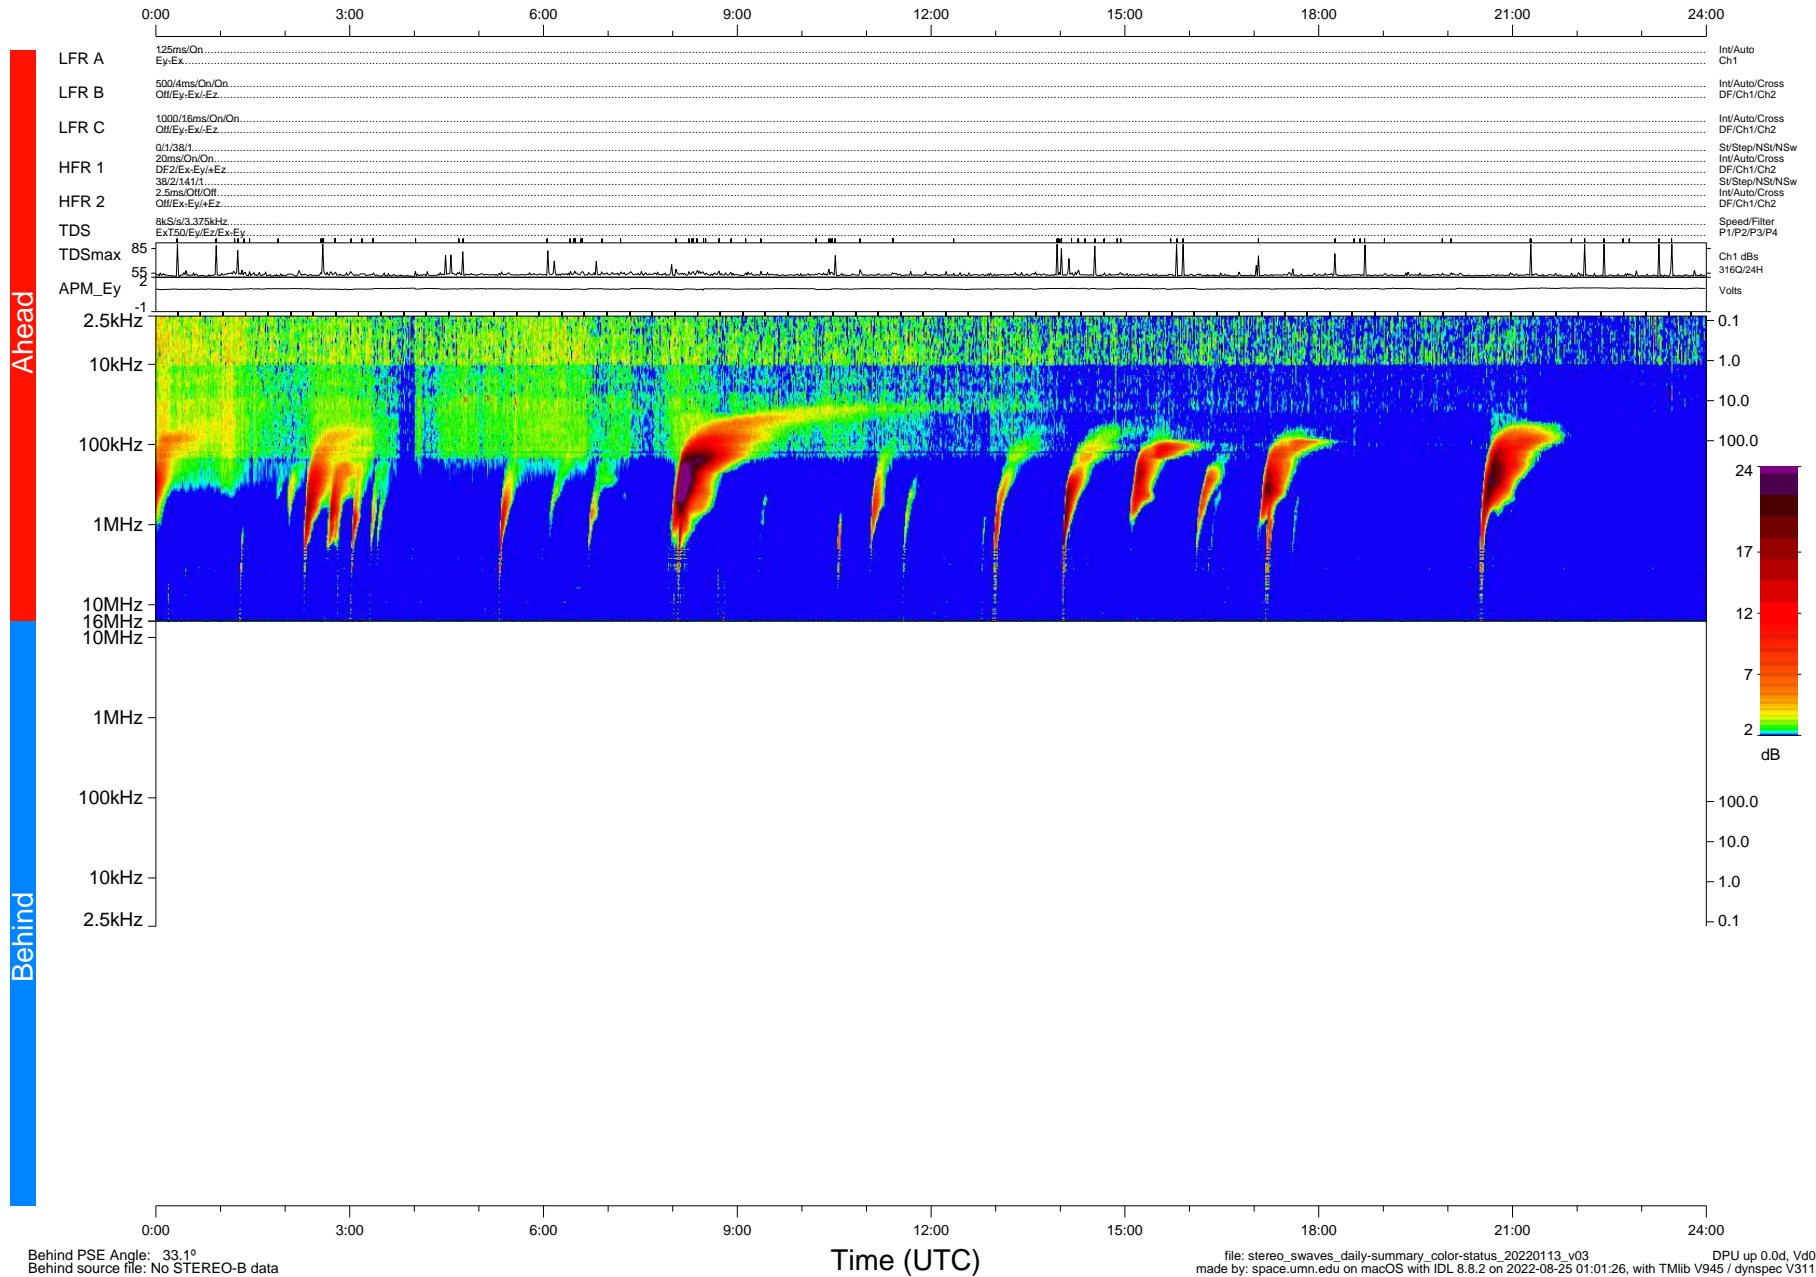

STEREO/WAVES Daily Summary - 13-Jan-2022 (DOY 013)

Ahead source file: swaves_ahead_2022_013_1_05.fin (Recovery: 100.0% HK, 99% Pkts)
 Ahead PSE Angle: -35.2°

DPU up 2381.9d, V412d40

Behind PSE Angle: 33.1°
 Behind source file: No STEREO-B data

Time (UTC)

file: stereo_swaves_daily-summary_color-status_20220113_v03 DPU up 0.0d, Vd0
 made by: space.umn.edu on macOS with IDL 8.8.2 on 2022-08-25 01:01:26, with Tlib V945 / dynspec V311