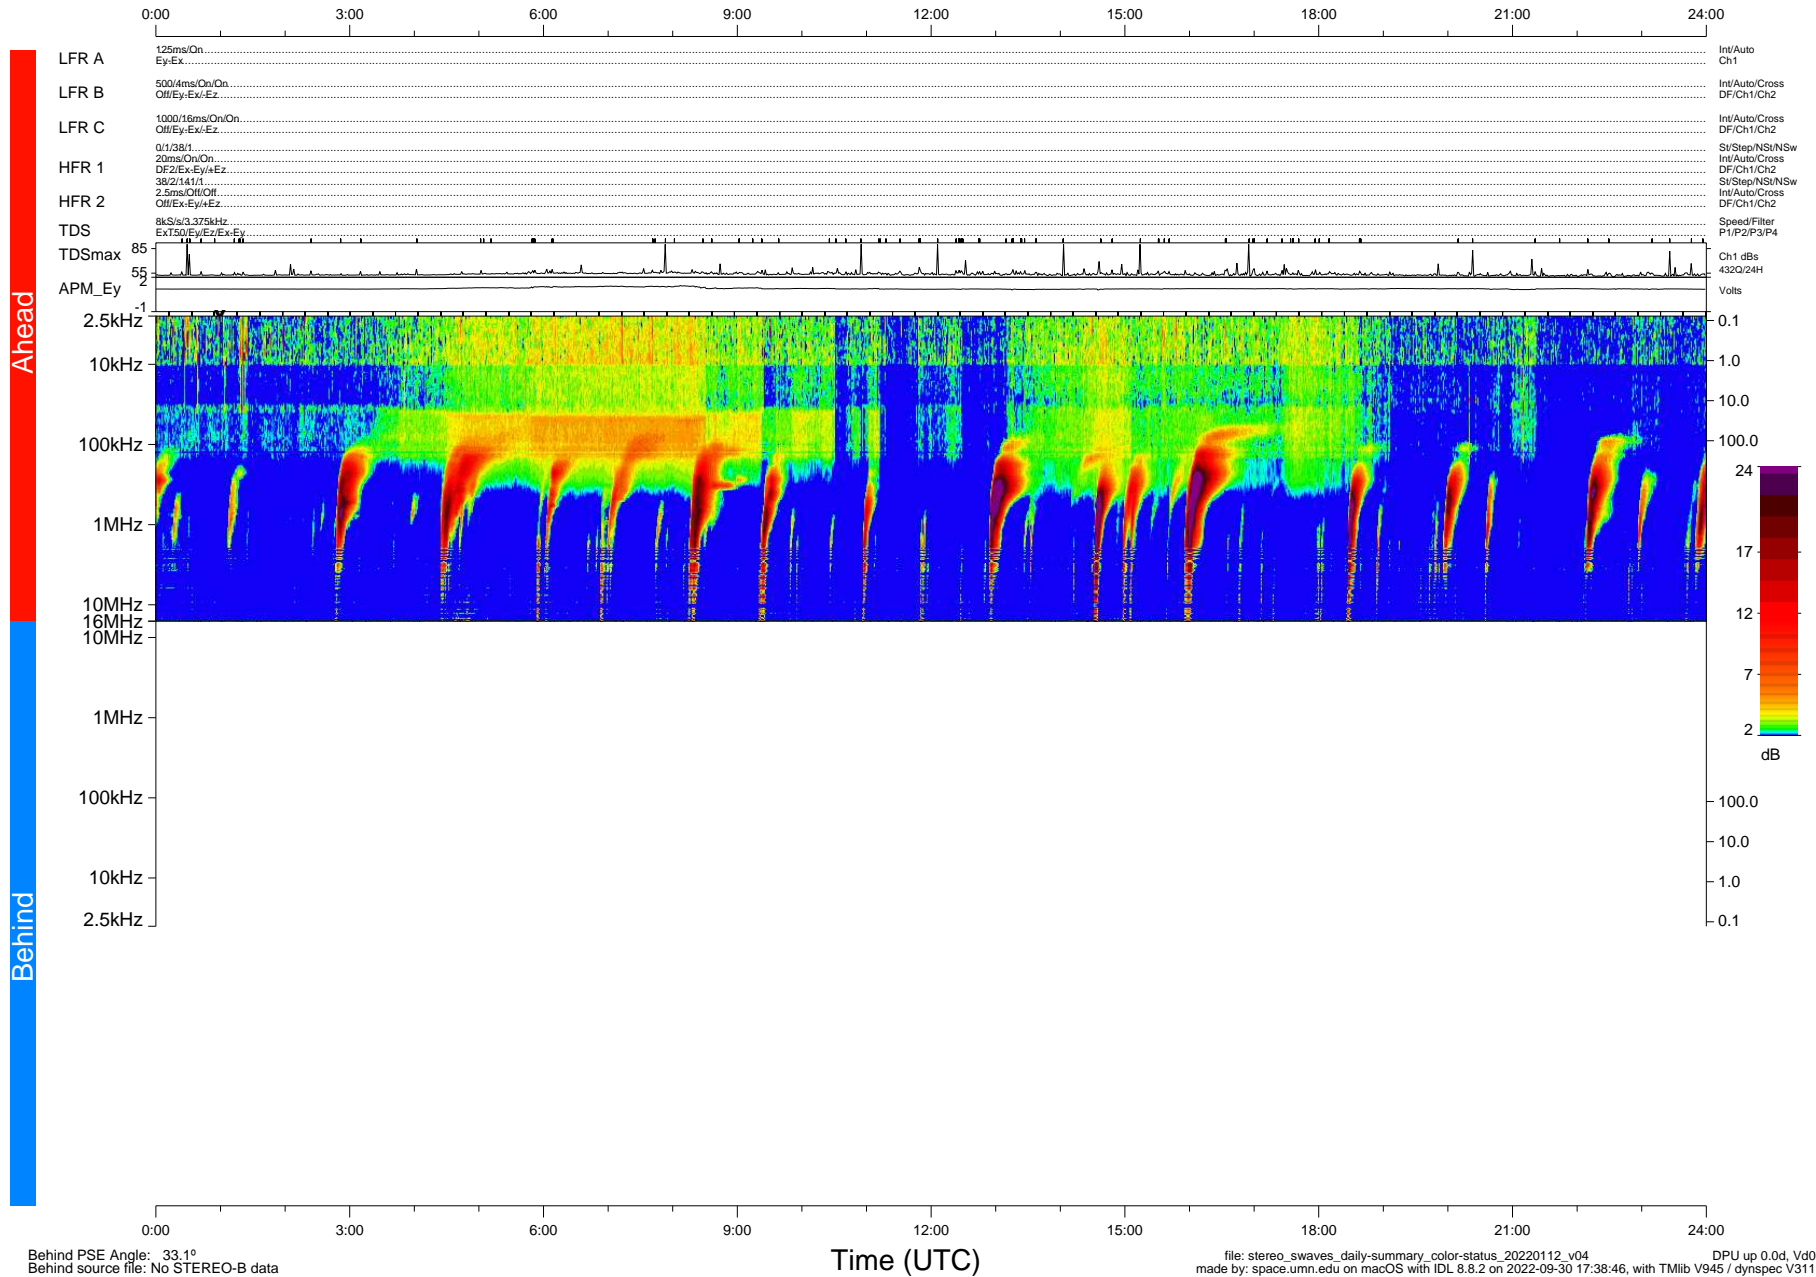

# STEREO/WAVES Daily Summary - 12-Jan-2022 (DOY 012)

Ahead source file: swaves\_ahead\_2022\_012\_1\_05.fin (Recovery: 100.0% HK, 116% Pkts)  
 Ahead PSE Angle: -35.2°

DPU up 2380.9d, V412d40

Behind PSE Angle: 33.1°  
 Behind source file: No STEREO-B data

file: stereo\_swaves\_daily-summary\_color-status\_20220112\_v04  
 made by: space.umn.edu on macOS with IDL 8.8.2 on 2022-09-30 17:38:46, with TLib V945 / dynspec V311  
 DPU up 0.0d, Vd0