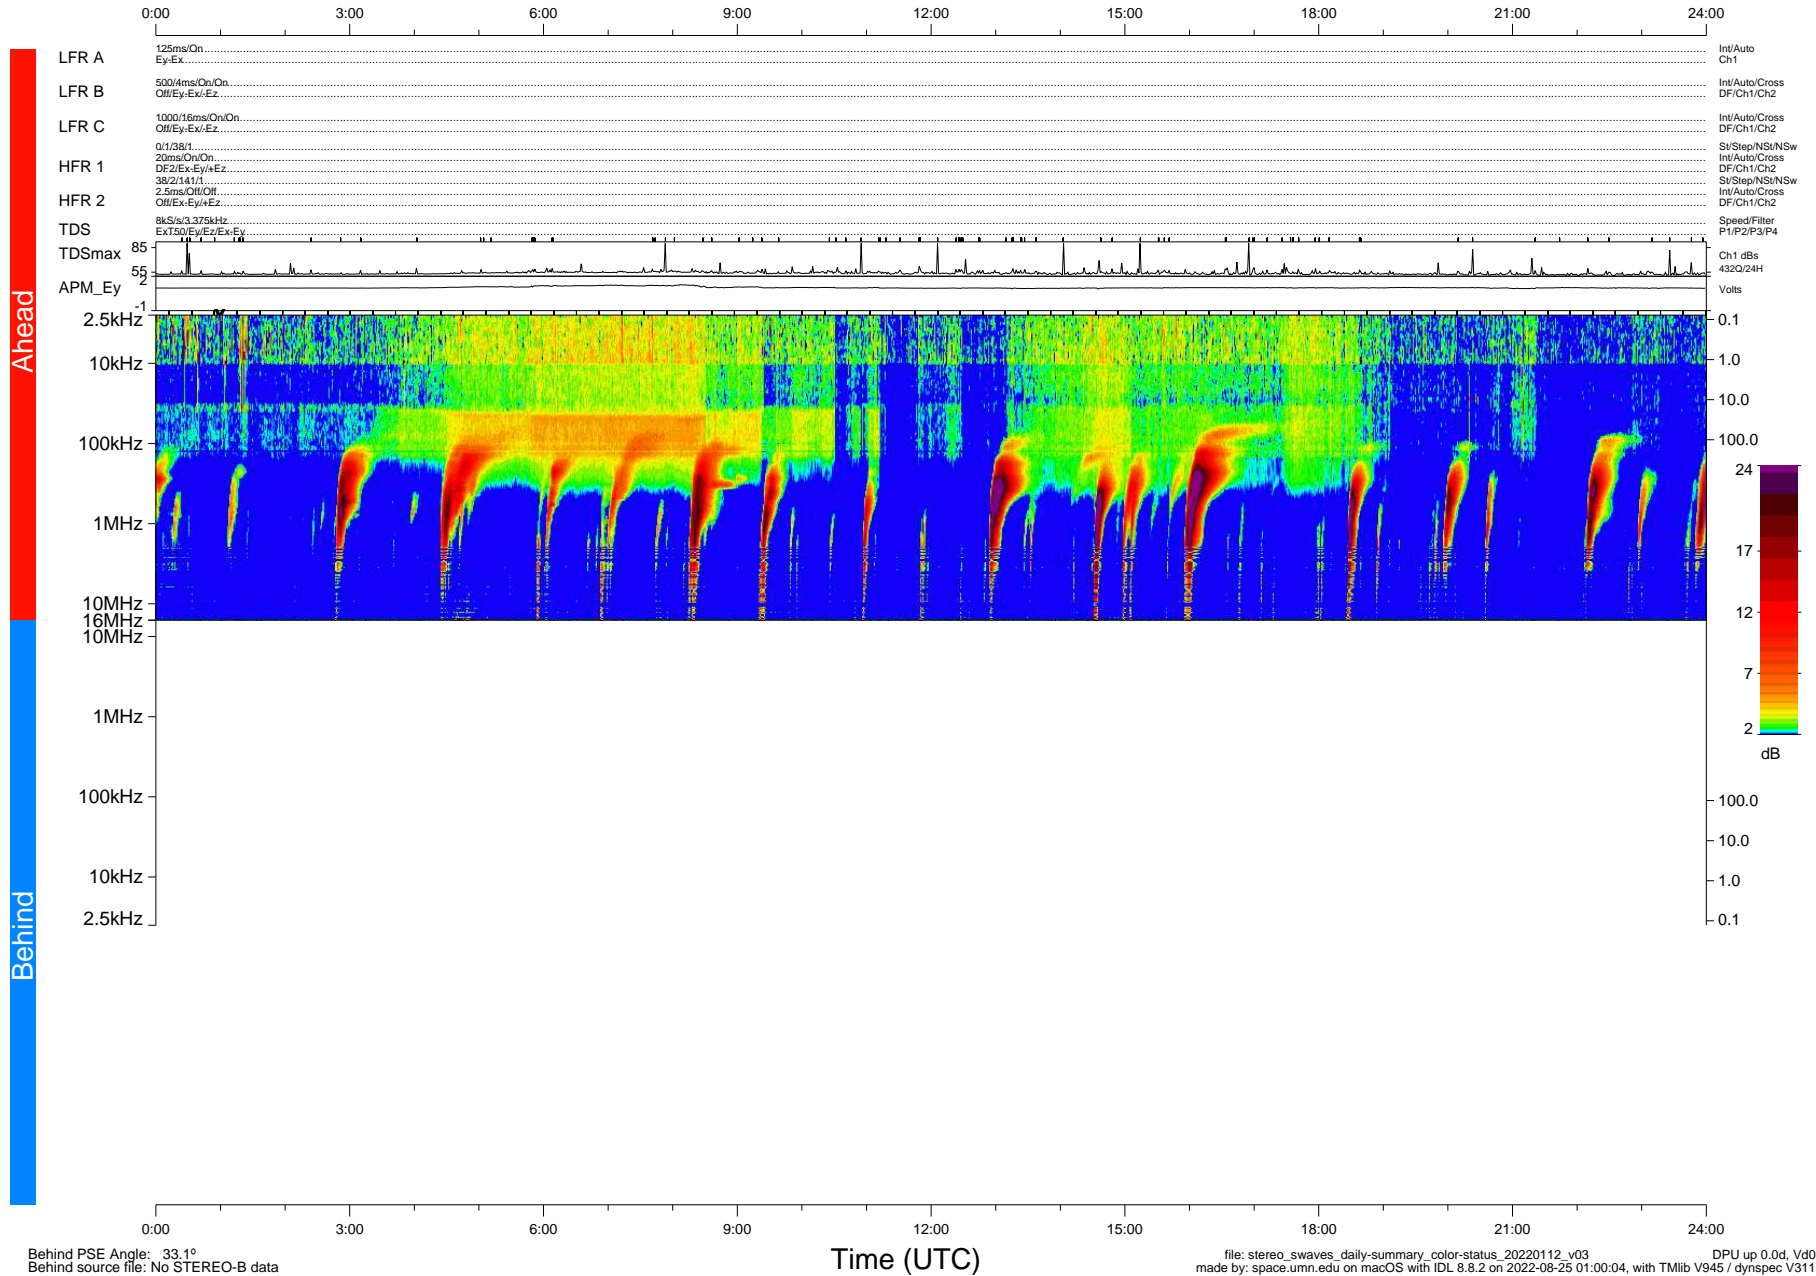

STEREO/WAVES Daily Summary - 12-Jan-2022 (DOY 012)

Ahead source file: swaves_ahead_2022_012_1_05.fin (Recovery: 100.0% HK, 116% Pkts)
 Ahead PSE Angle: -35.2°

DPU up 2380.9d, V412d40

Behind PSE Angle: 33.1°
 Behind source file: No STEREO-B data

file: stereo_swaves_daily-summary_color-status_20220112_v03
 made by: space.umn.edu on macOS with IDL 8.8.2 on 2022-08-25 01:00:04, with Tlib V945 / dynspec V311
 DPU up 0.0d, Vd0