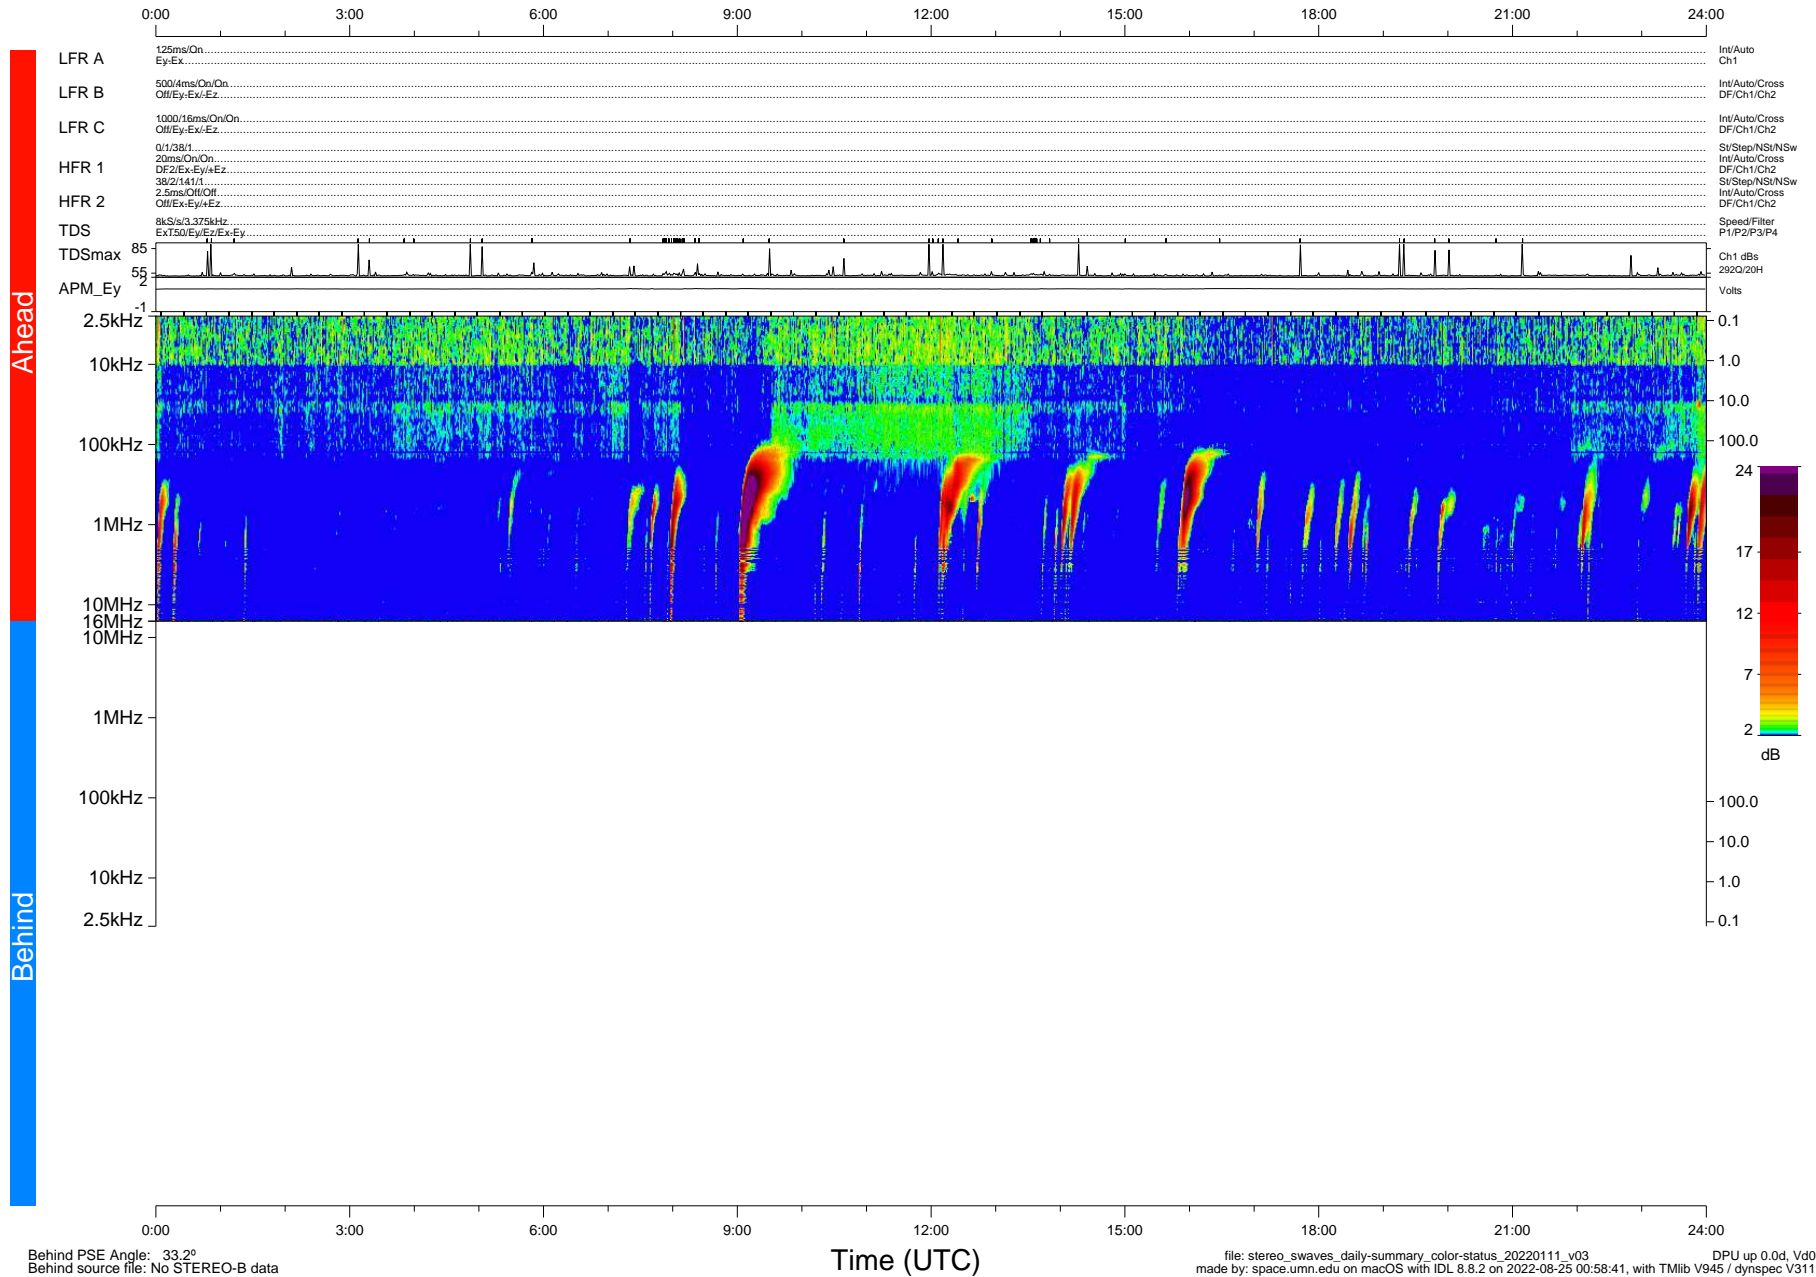

STEREO/WAVES Daily Summary - 11-Jan-2022 (DOY 011)

Ahead source file: swaves_ahead_2022_011_1_05.fin (Recovery: 100.0% HK, 95% Pkts)
 Ahead PSE Angle: -35.2°

DPU up 2379.9d, V412d40

Behind PSE Angle: 33.2°
 Behind source file: No STEREO-B data

file: stereo_swaves_daily-summary_color-status_20220111_v03
 made by: space.umn.edu on macOS with IDL 8.8.2 on 2022-08-25 00:58:41, with Tlib V945 / dynspec V311
 DPU up 0.0d, Vd0