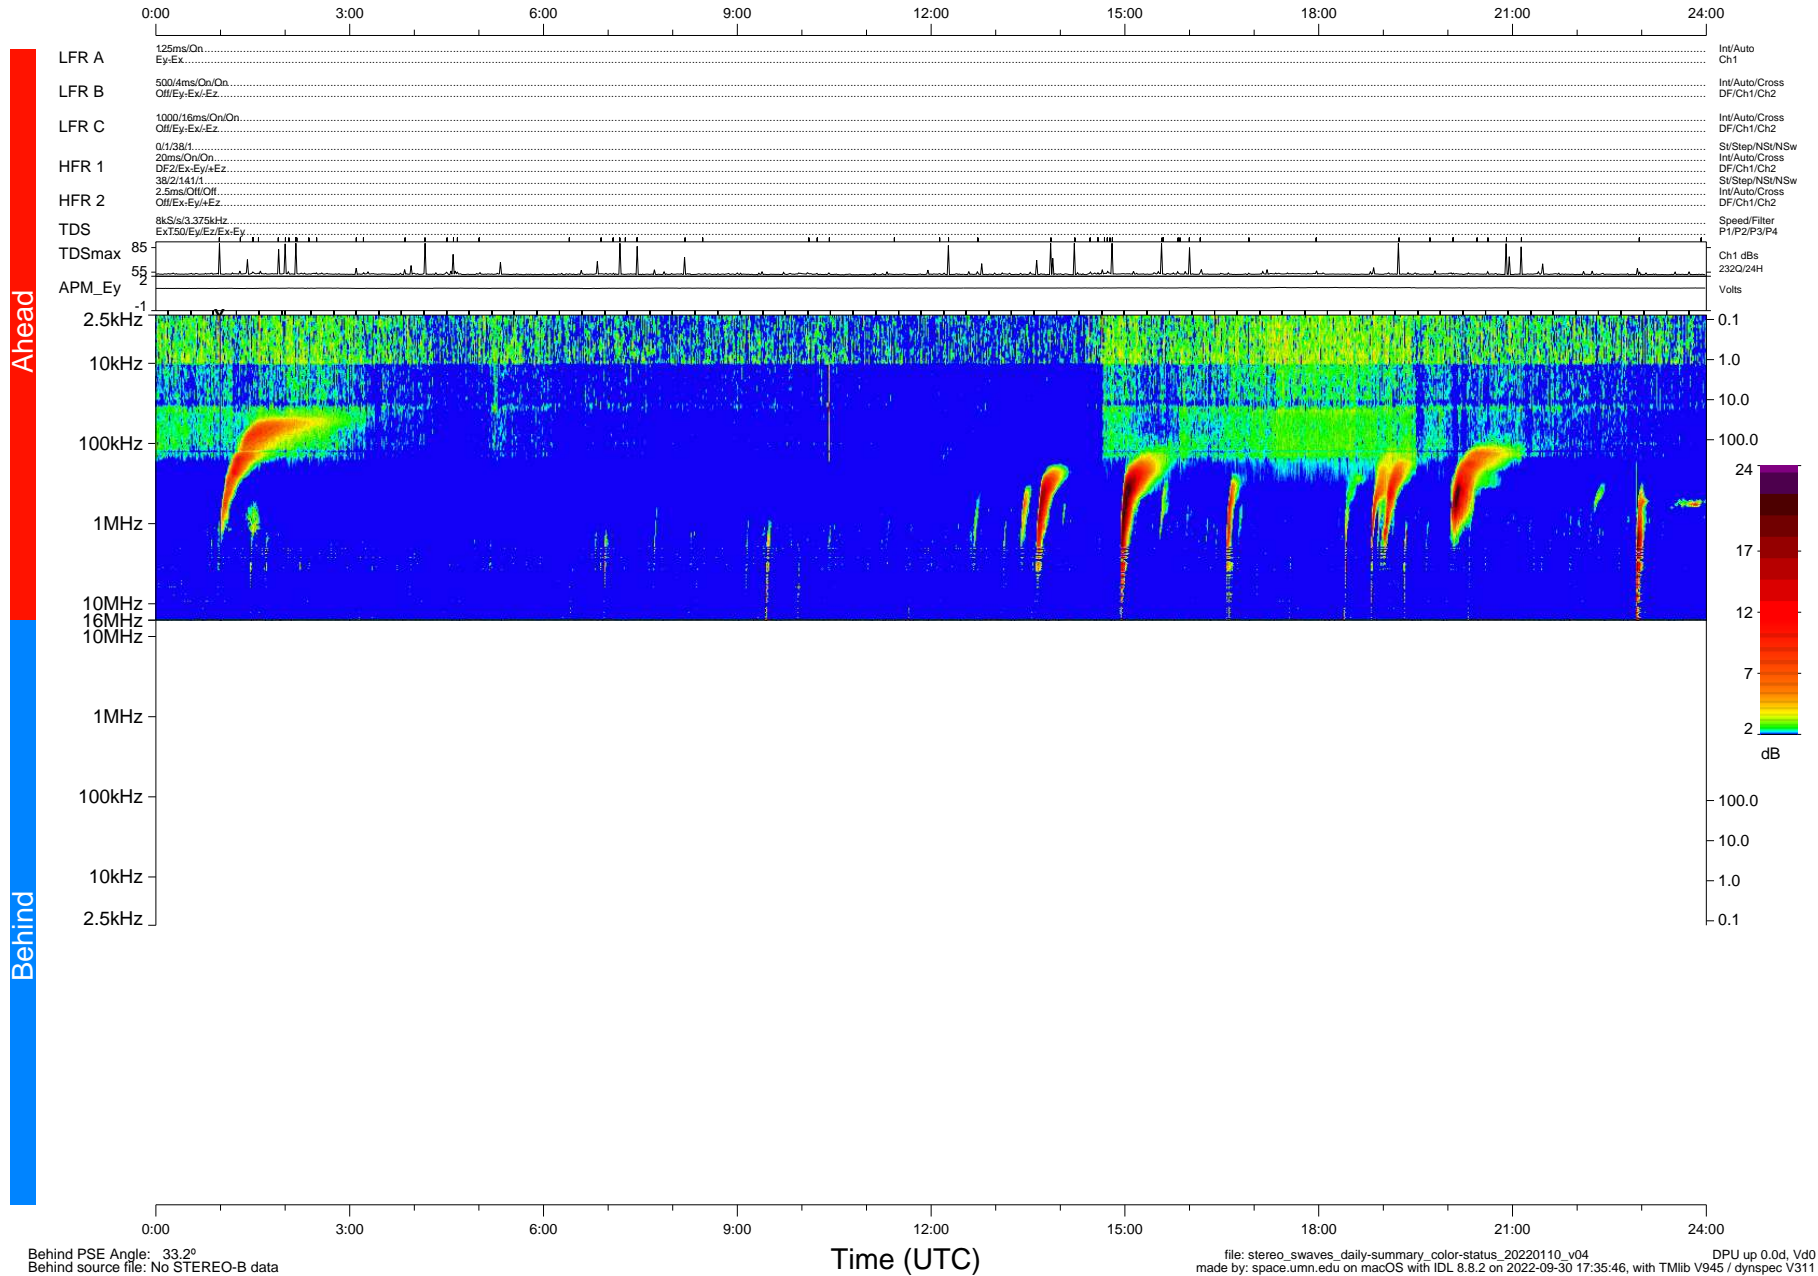

STEREO/WAVES Daily Summary - 10-Jan-2022 (DOY 010)

Ahead source file: swaves_ahead_2022_010_1_05.fin (Recovery: 100.0% HK, 86% PKts)
Ahead PSE Angle: -35.2°

DPU up 2378.9d, V412d40

Behind PSE Angle: 33.2°
Behind source file: No STEREO-B data