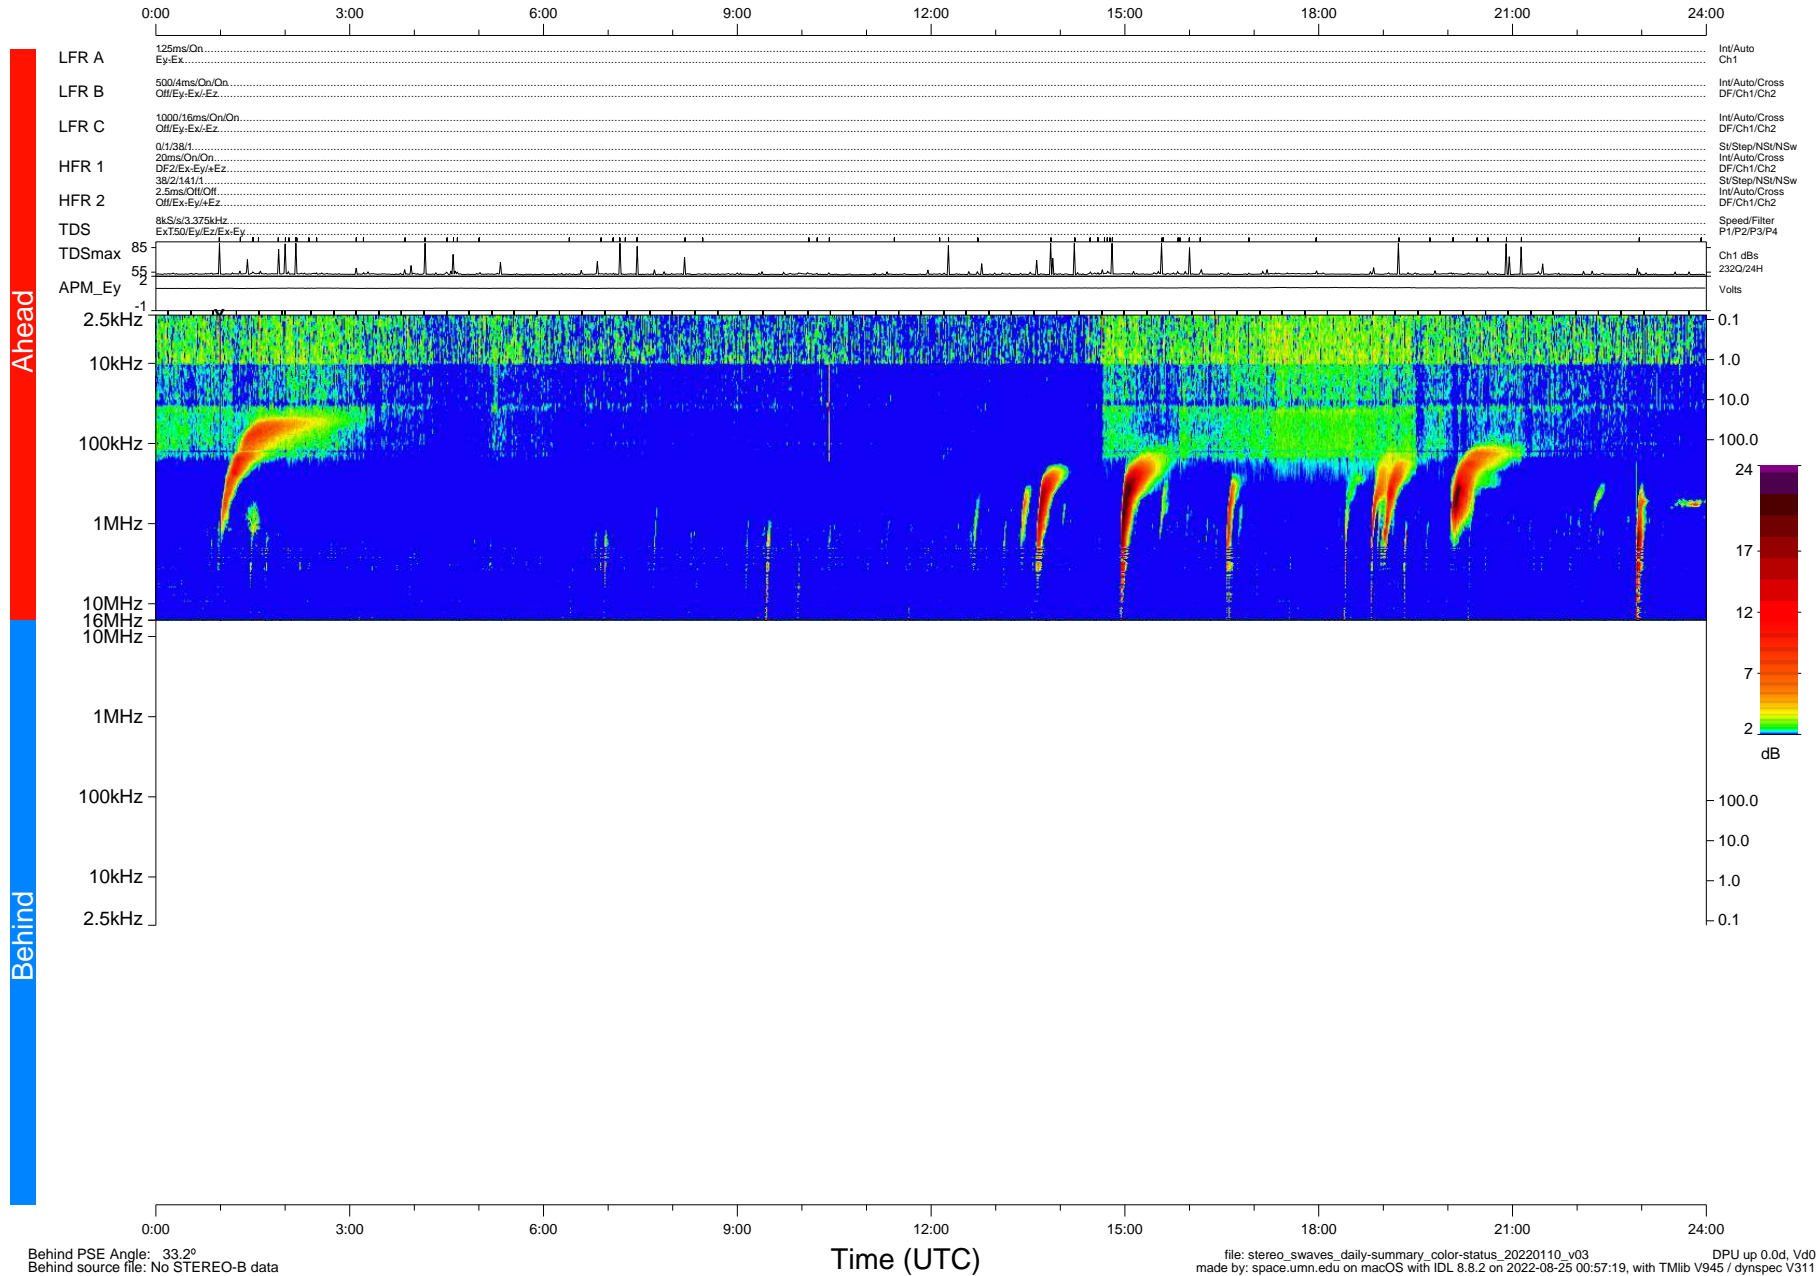

STEREO/WAVES Daily Summary - 10-Jan-22 (DOY 010)

Ahead source file: swaves_ahead_2022_010_1_05.fin (Recovery: 100.0% HK, 86% PKts)
 Ahead PSE Angle: -35.2°

DPU up 2378.9d, V412d40

Behind PSE Angle: 33.2°
 Behind source file: No STEREO-B data

file: stereo_swaves_daily-summary_color-status_20220110_v03
 made by: space.umn.edu on macOS with IDL 8.8.2 on 2022-08-25 00:57:19, with Tlib V945 / dynspec V311
 DPU up 0.0d, Vd0