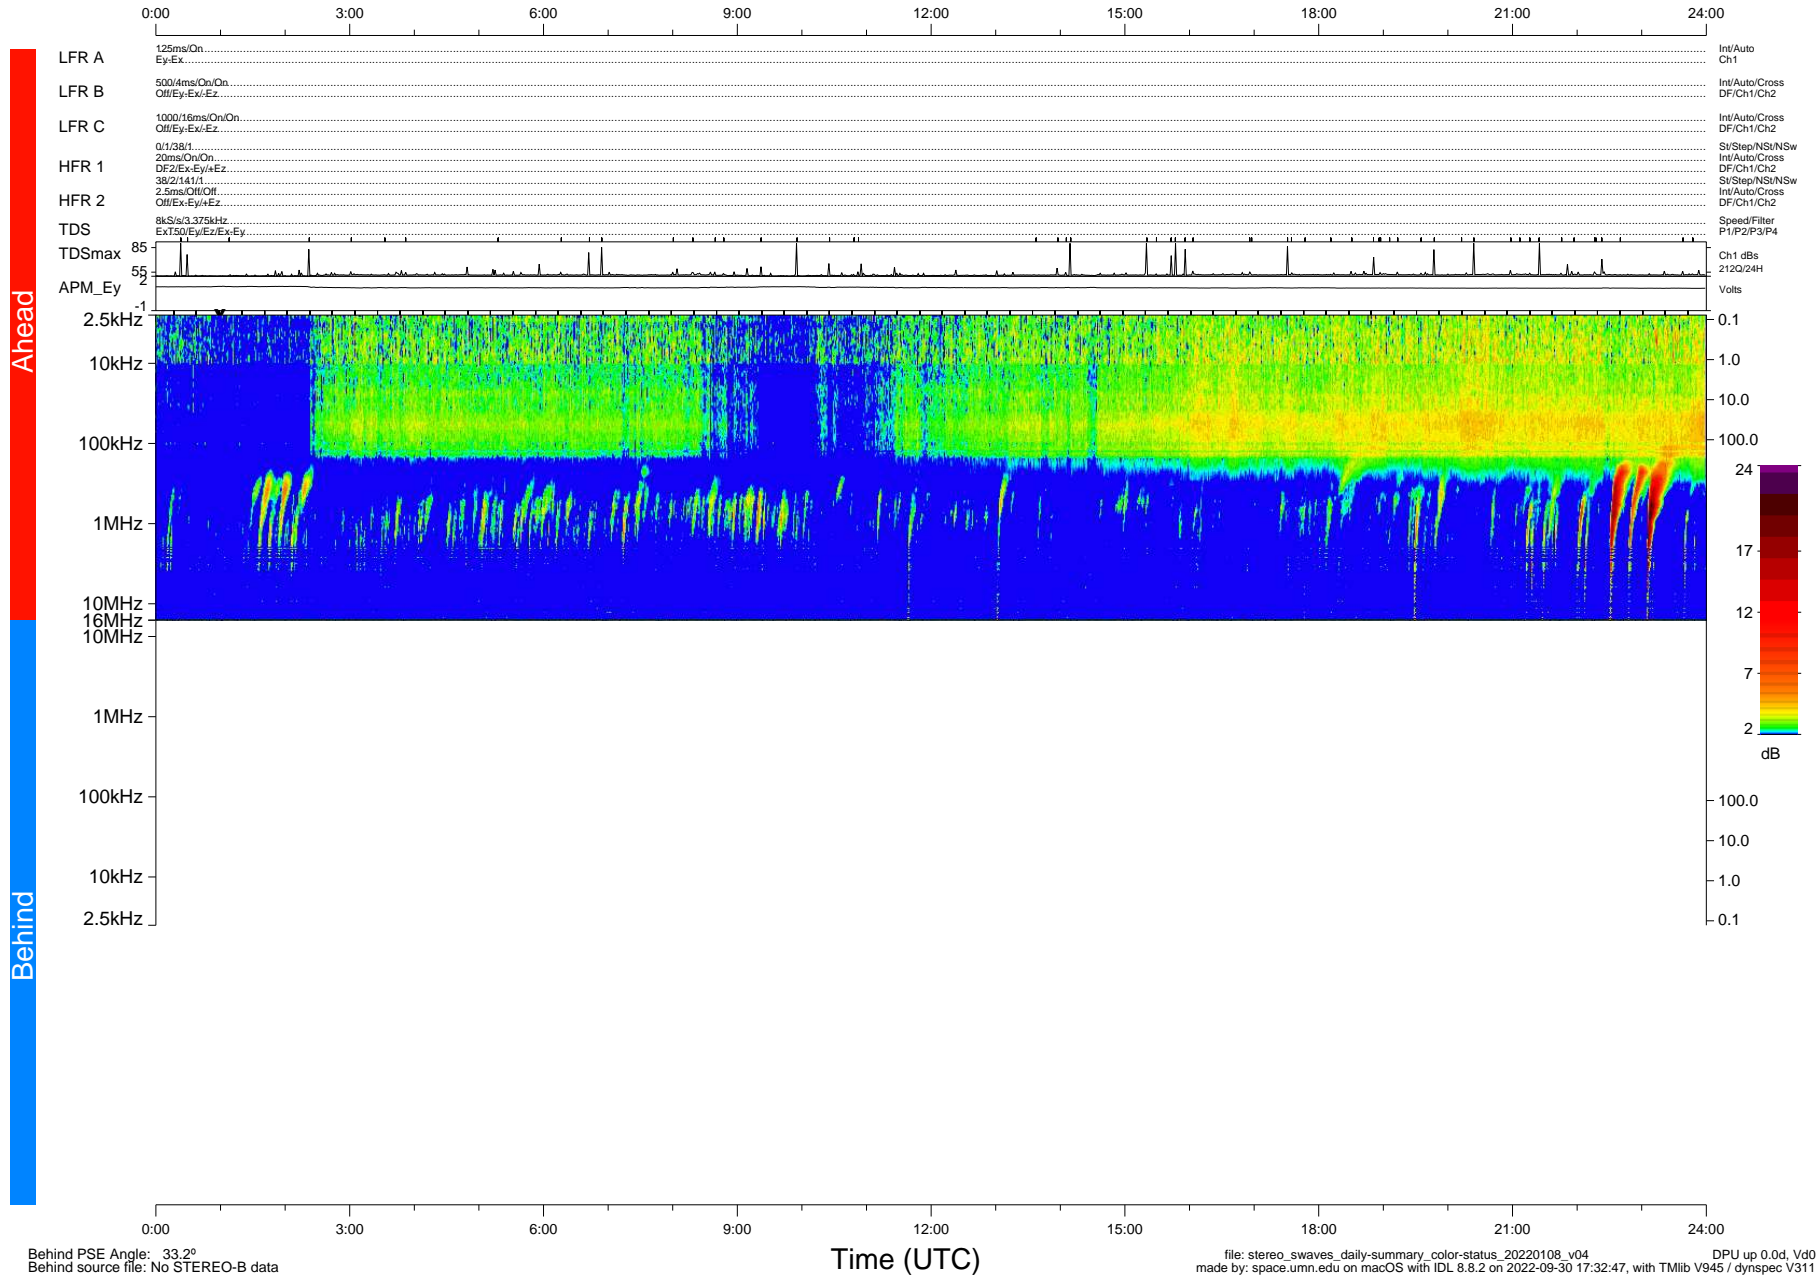

STEREO/WAVES Daily Summary - 08-Jan-2022 (DOY 008)

Ahead source file: swaves_ahead_2022_008_1_05.fin (Recovery: 100.0% HK, 83% Pkts)
Ahead PSE Angle: -35.3°

DPU up 2376.9d, V412d40

Behind PSE Angle: 33.2°
Behind source file: No STEREO-B data