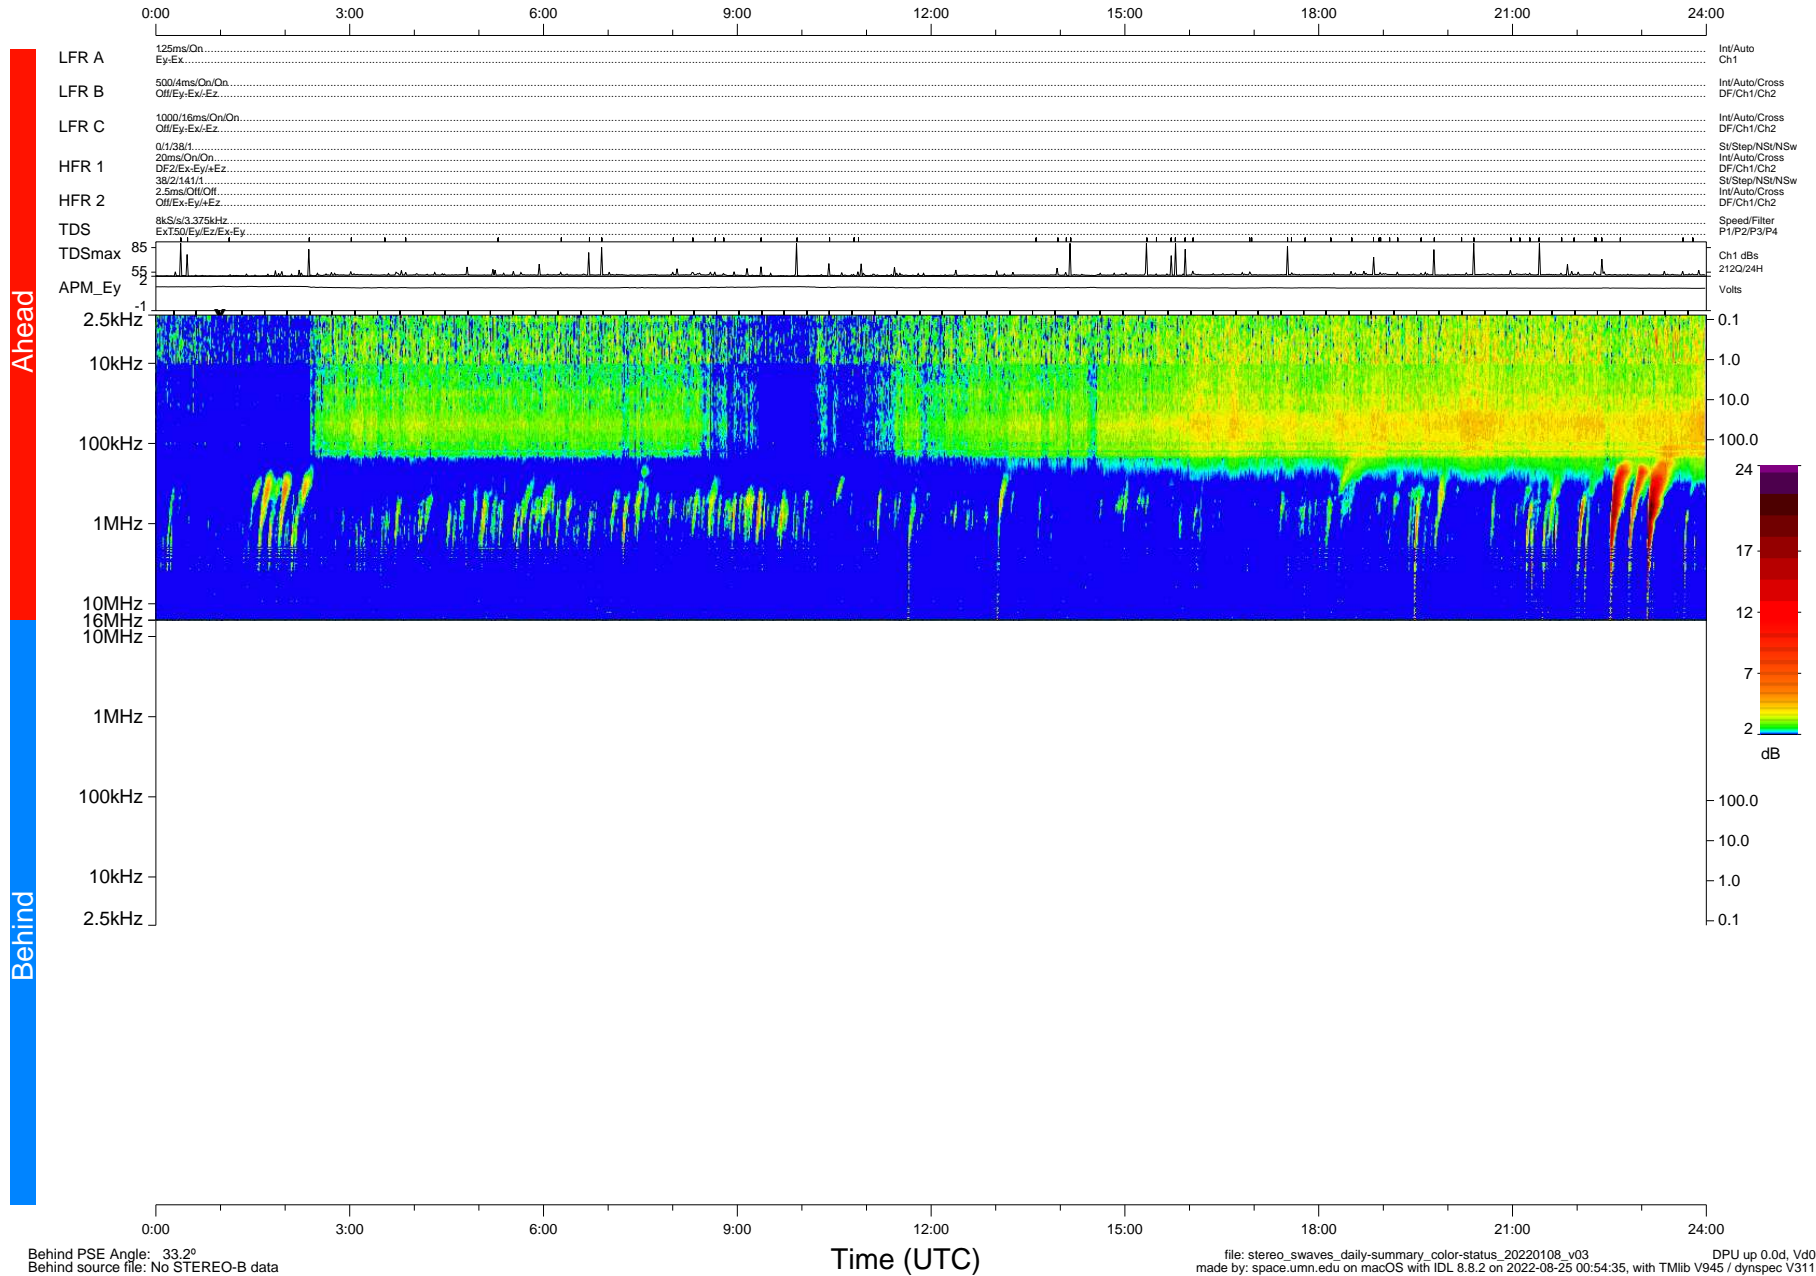

STEREO/WAVES Daily Summary - 08-Jan-2022 (DOY 008)

Ahead source file: swaves_ahead_2022_008_1_05.fin (Recovery: 100.0% HK, 83% Pkts)
 Ahead PSE Angle: -35.3°

DPU up 2376.9d, V412d40

Behind PSE Angle: 33.2°
 Behind source file: No STEREO-B data

file: stereo_swaves_daily-summary_color-status_20220108_v03
 made by: space.umn.edu on macOS with IDL 8.8.2 on 2022-08-25 00:54:35, with Tlib V945 / dynspec V311
 DPU up 0.0d, Vd0