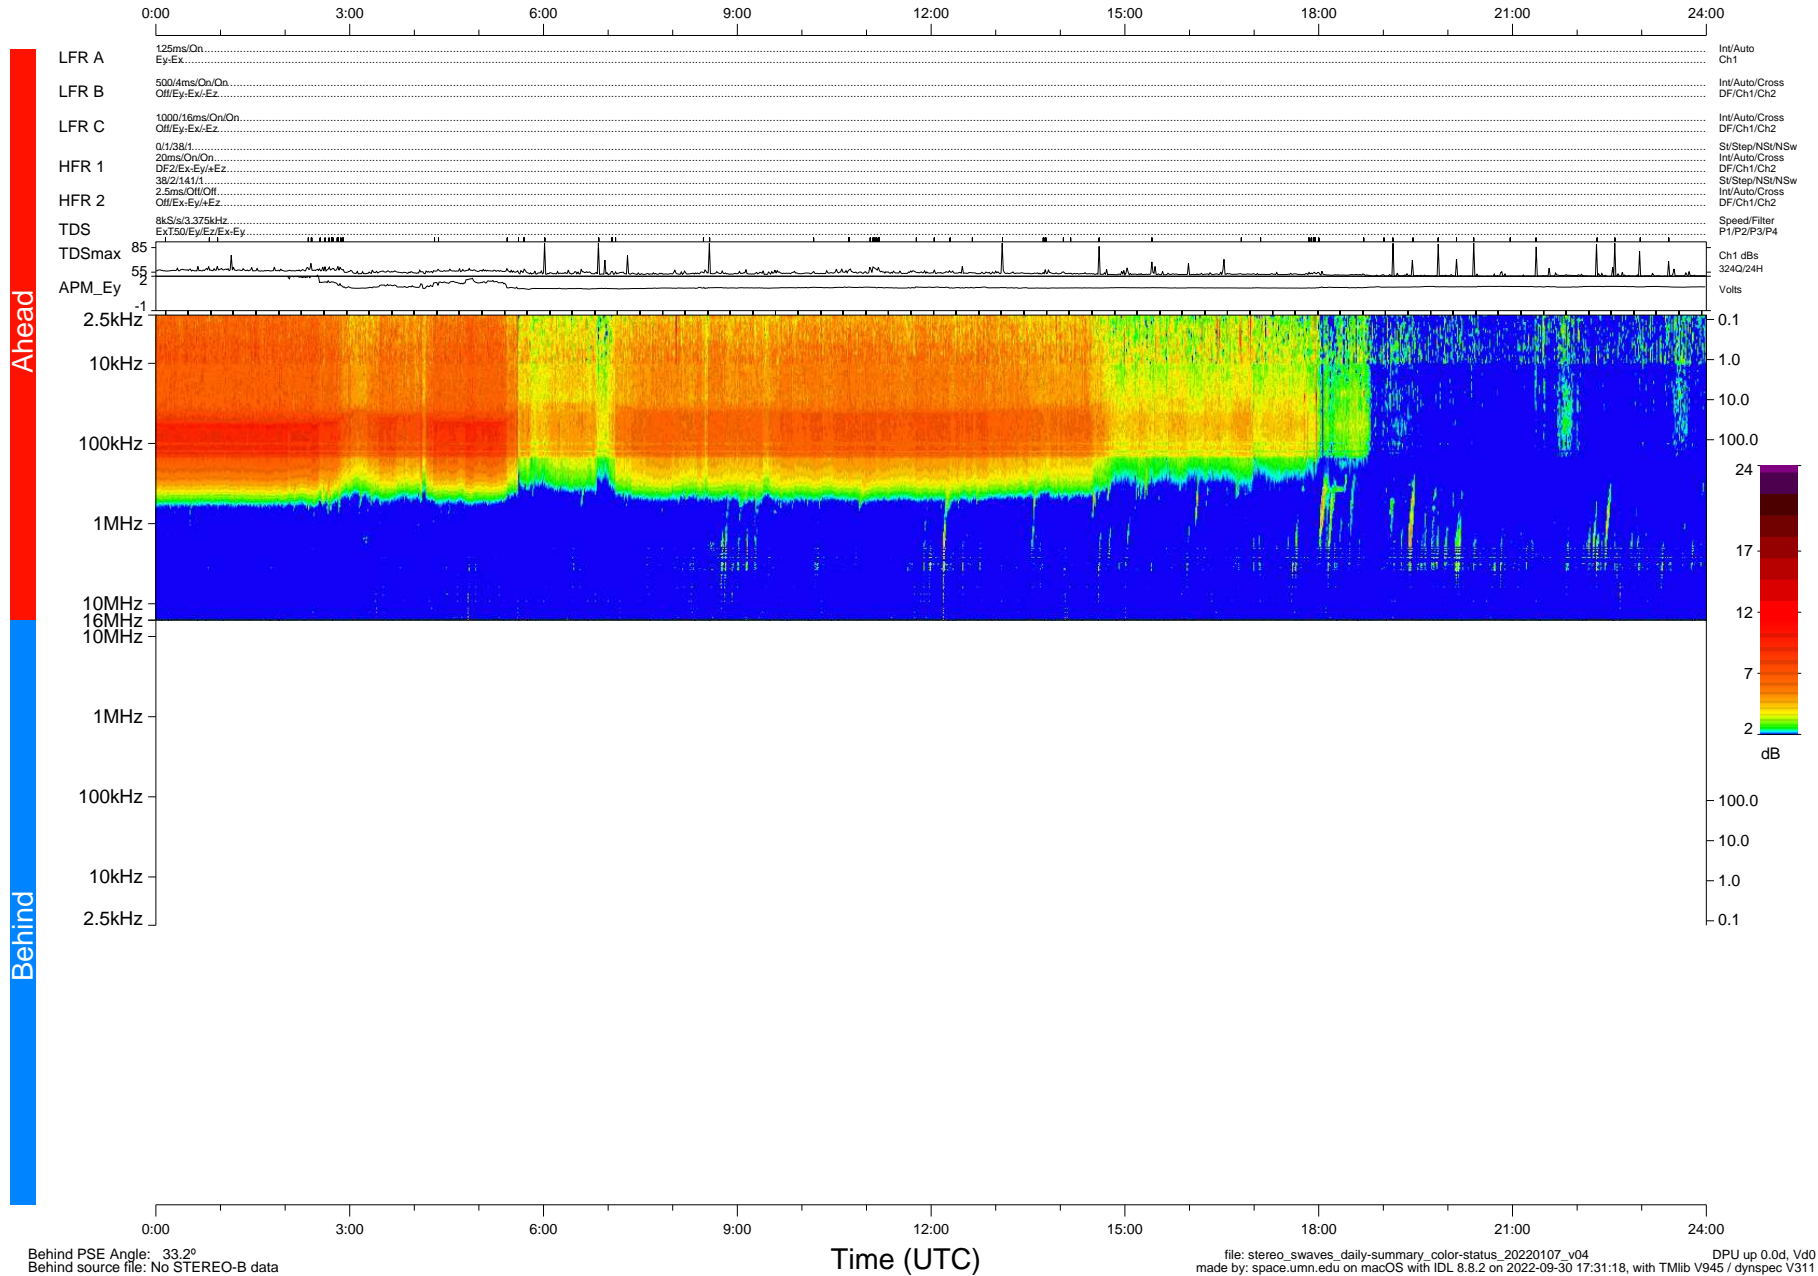

STEREO/WAVES Daily Summary - 07-Jan-22 (DOY 007)

Ahead source file: swaves_ahead_2022_007_1_05.fin (Recovery: 100.0% HK, 100% Pkts)
 Ahead PSE Angle: -35.3°

DPU up 2375.9d, V412d40

Behind PSE Angle: 33.2°
 Behind source file: No STEREO-B data

Time (UTC)

file: stereo_swaves_daily-summary_color-status_20220107_v04
 made by: space.umn.edu on macOS with IDL 8.8.2 on 2022-09-30 17:31:18, with Tlib V945 / dynspec V311
 DPU up 0.0d, Vd0