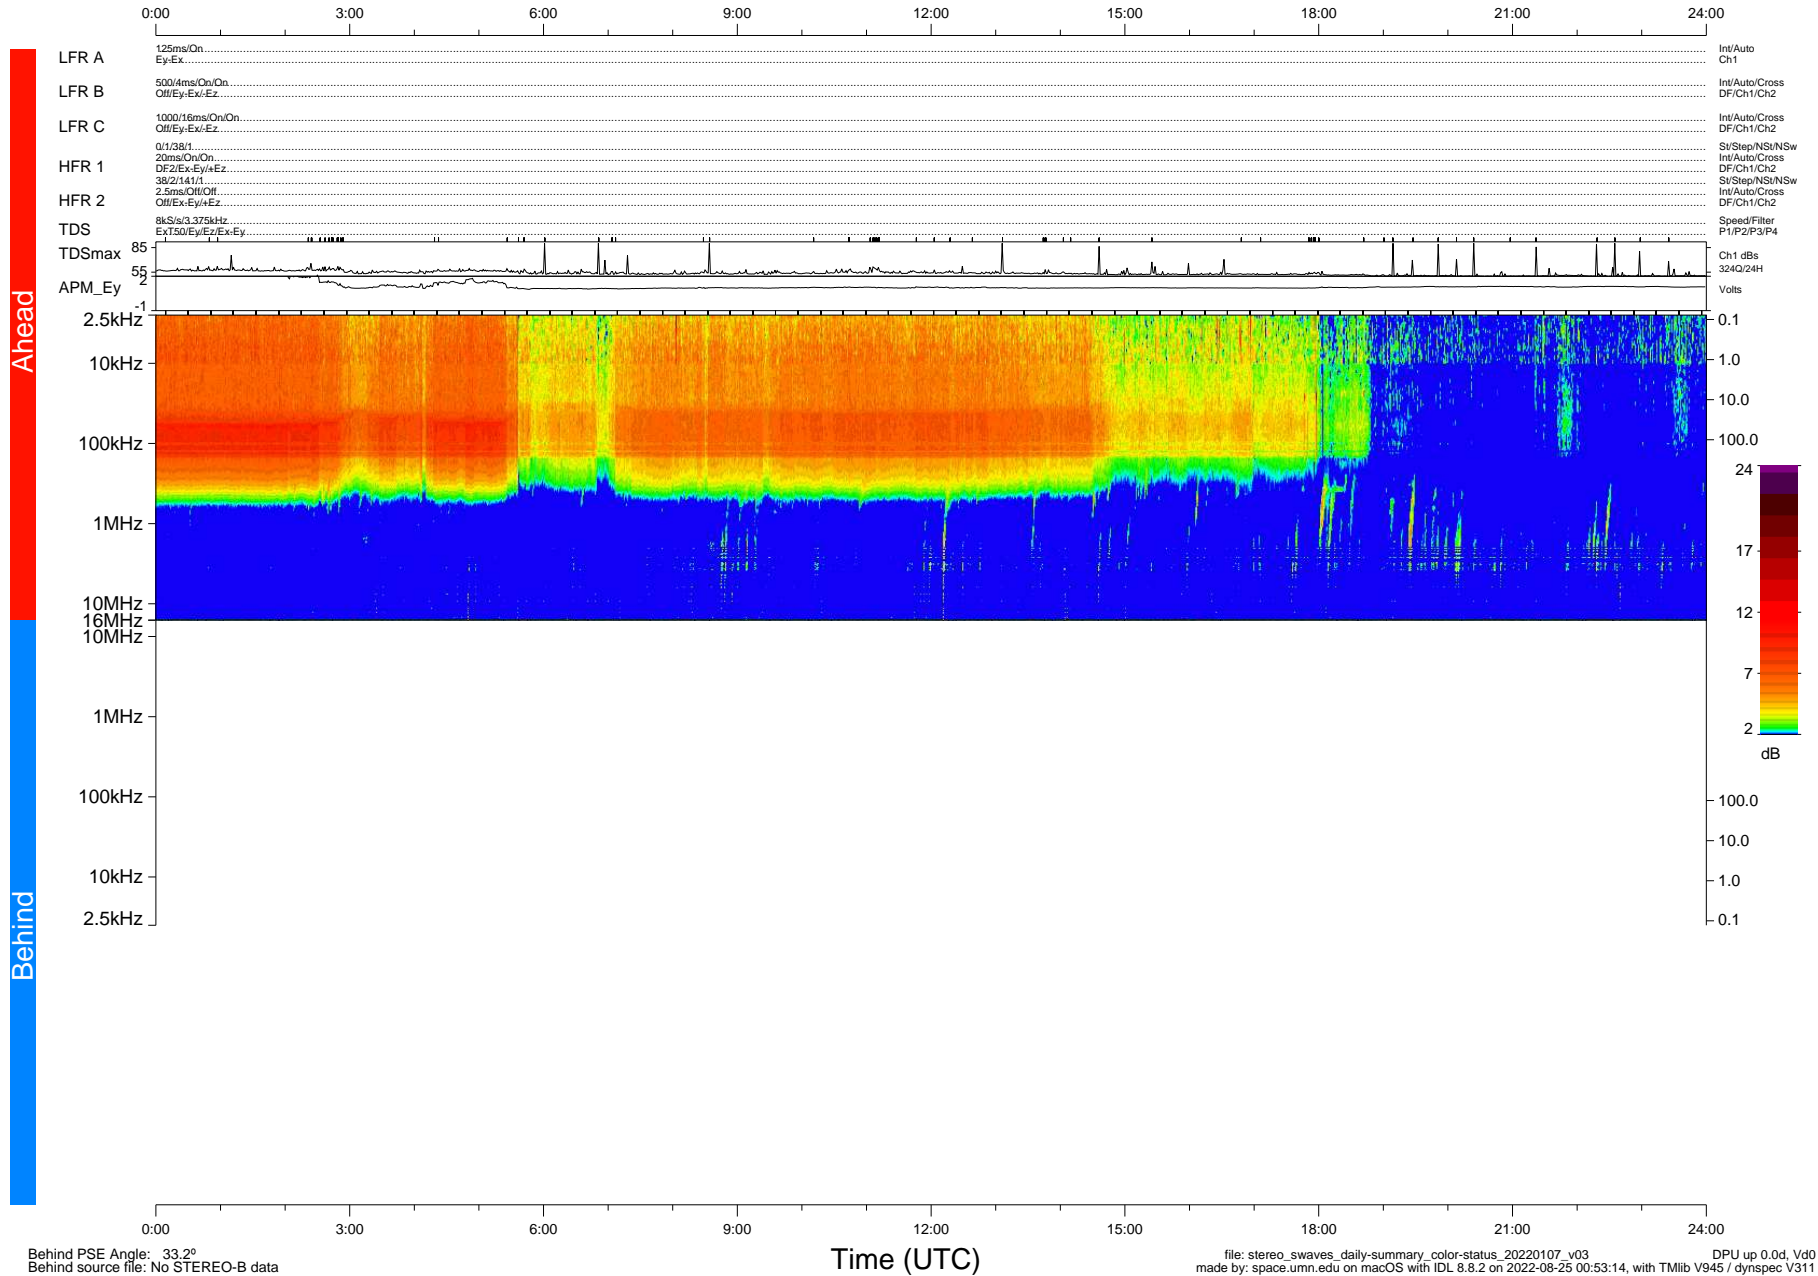

STEREO/WAVES Daily Summary - 07-Jan-22 (DOY 007)

Ahead source file: swaves_ahead_2022_007_1_05.fin (Recovery: 100.0% HK, 100% Pkts)
Ahead PSE Angle: -35.3°

DPU up 2375.9d, V412d40

Behind PSE Angle: 33.2°
Behind source file: No STEREO-B data

Time (UTC)