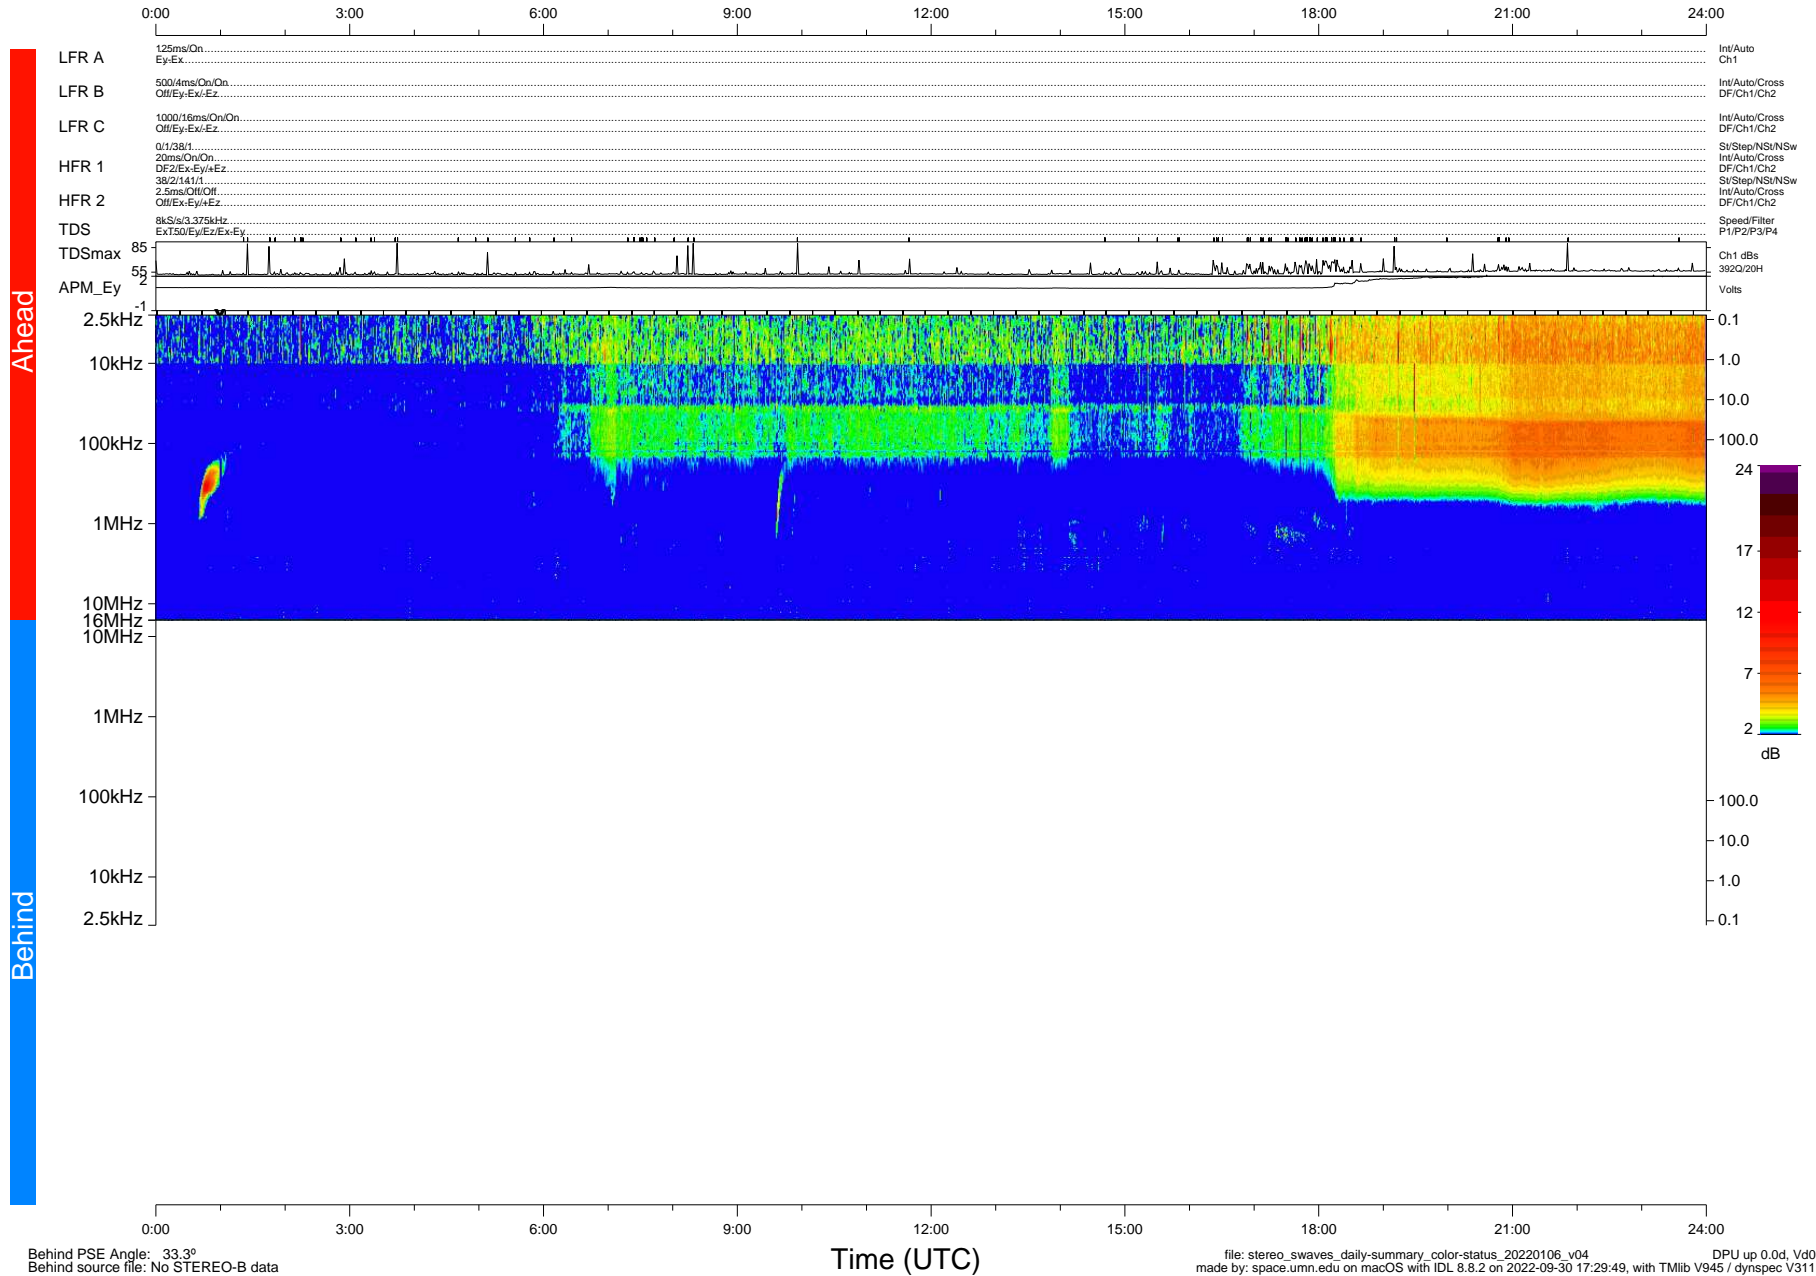

STEREO/WAVES Daily Summary - 06-Jan-22 (DOY 006)

Ahead source file: swaves_ahead_2022_006_1_05.fin (Recovery: 100.0% HK, 109% Pkts)
 Ahead PSE Angle: -35.3°

DPU up 2374.9d, V412d40

Behind PSE Angle: 33.3°
 Behind source file: No STEREO-B data

file: stereo_swaves_daily-summary_color-status_20220106_v04
 made by: space.umn.edu on macOS with IDL 8.8.2 on 2022-09-30 17:29:49, with Tlib V945 / dynspec V311
 DPU up 0.0d, Vd0