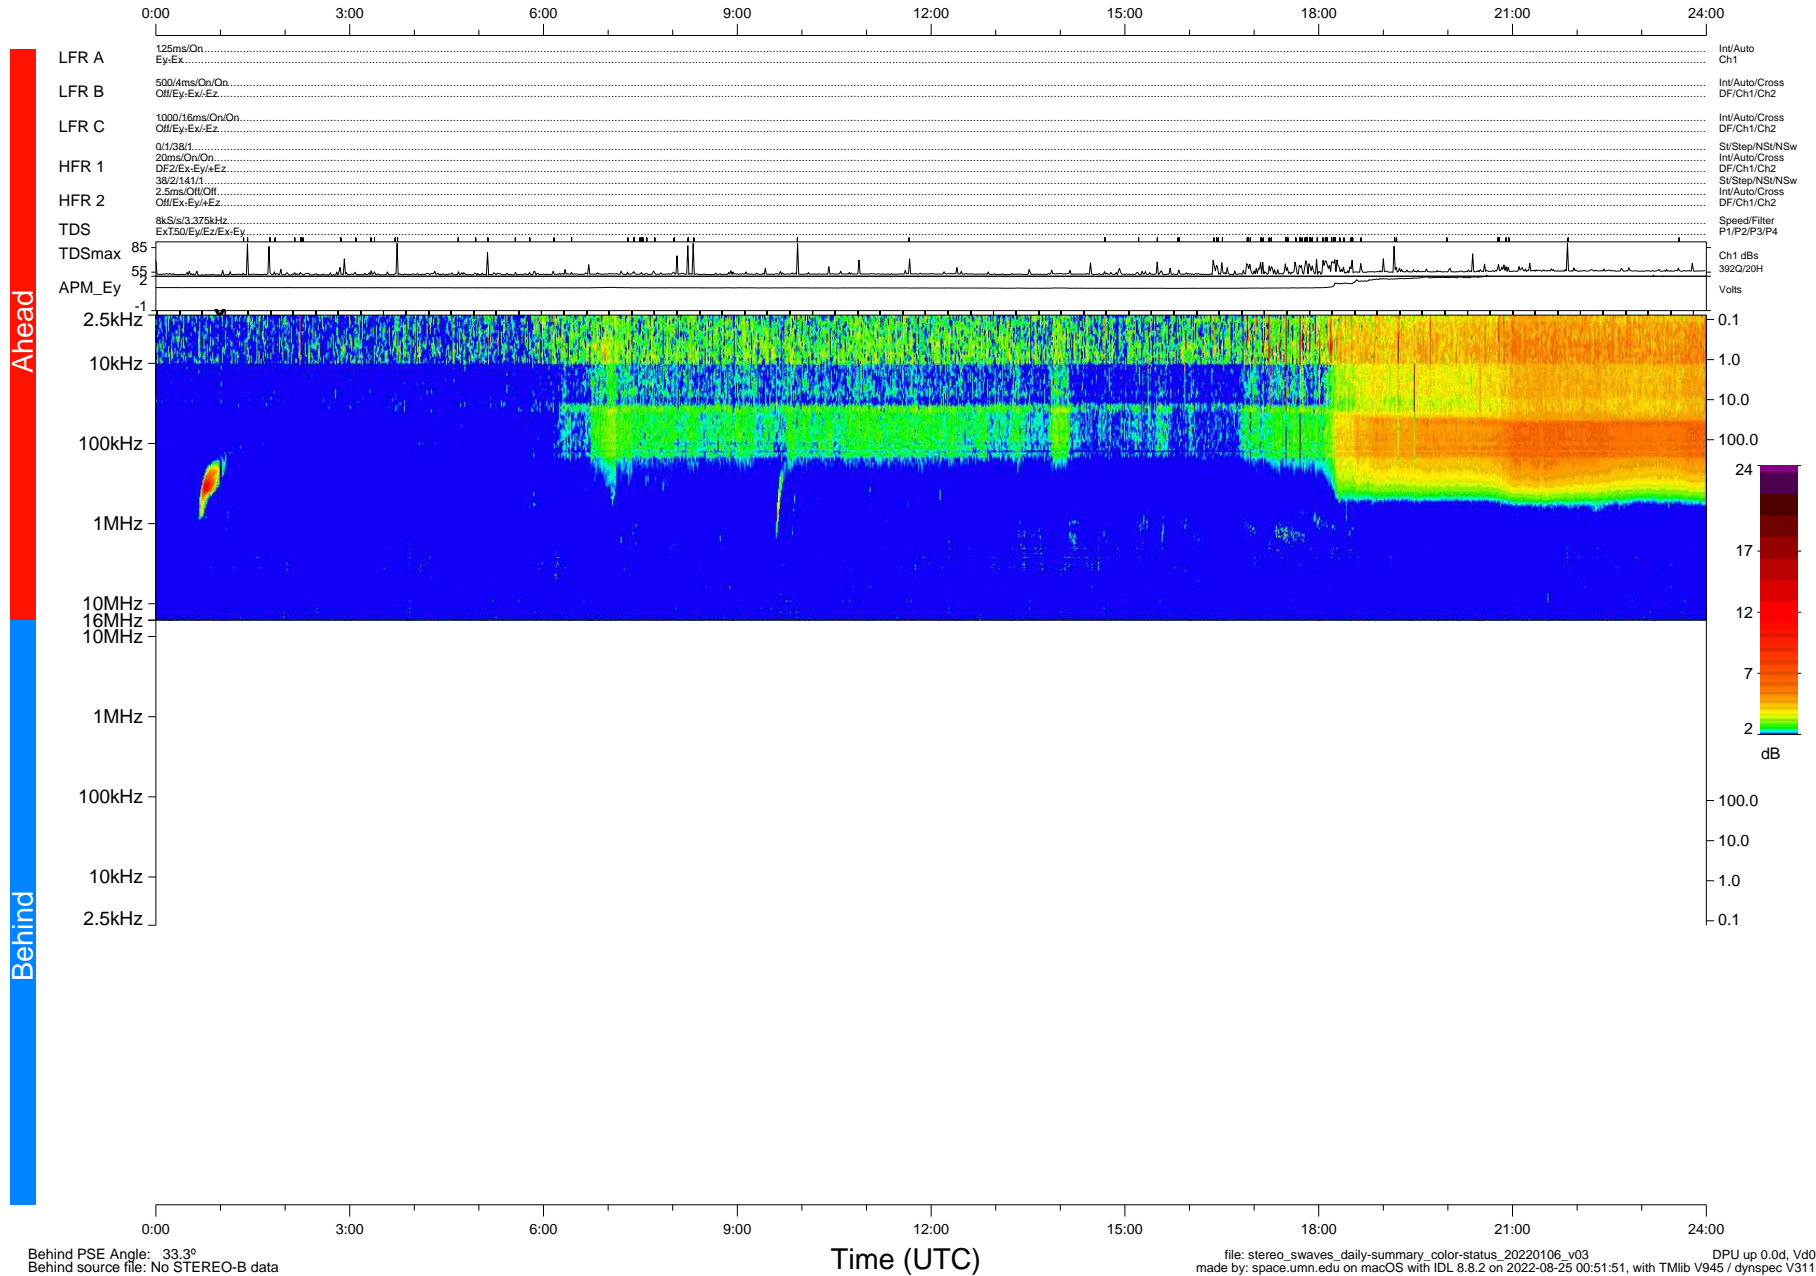

STEREO/WAVES Daily Summary - 06-Jan-22 (DOY 006)

Ahead source file: swaves_ahead_2022_006_1_05.fin (Recovery: 100.0% HK, 109% Pkts)
 Ahead PSE Angle: -35.3°

DPU up 2374.9d, V412d40

Behind PSE Angle: 33.3°
 Behind source file: No STEREO-B data

Time (UTC)

file: stereo_swaves_daily-summary_color-status_20220106_v03 DPU up 0.0d, Vd0
 made by: space.umn.edu on macOS with IDL 8.8.2 on 2022-08-25 00:51:51, with Tlib V945 / dynspec V311