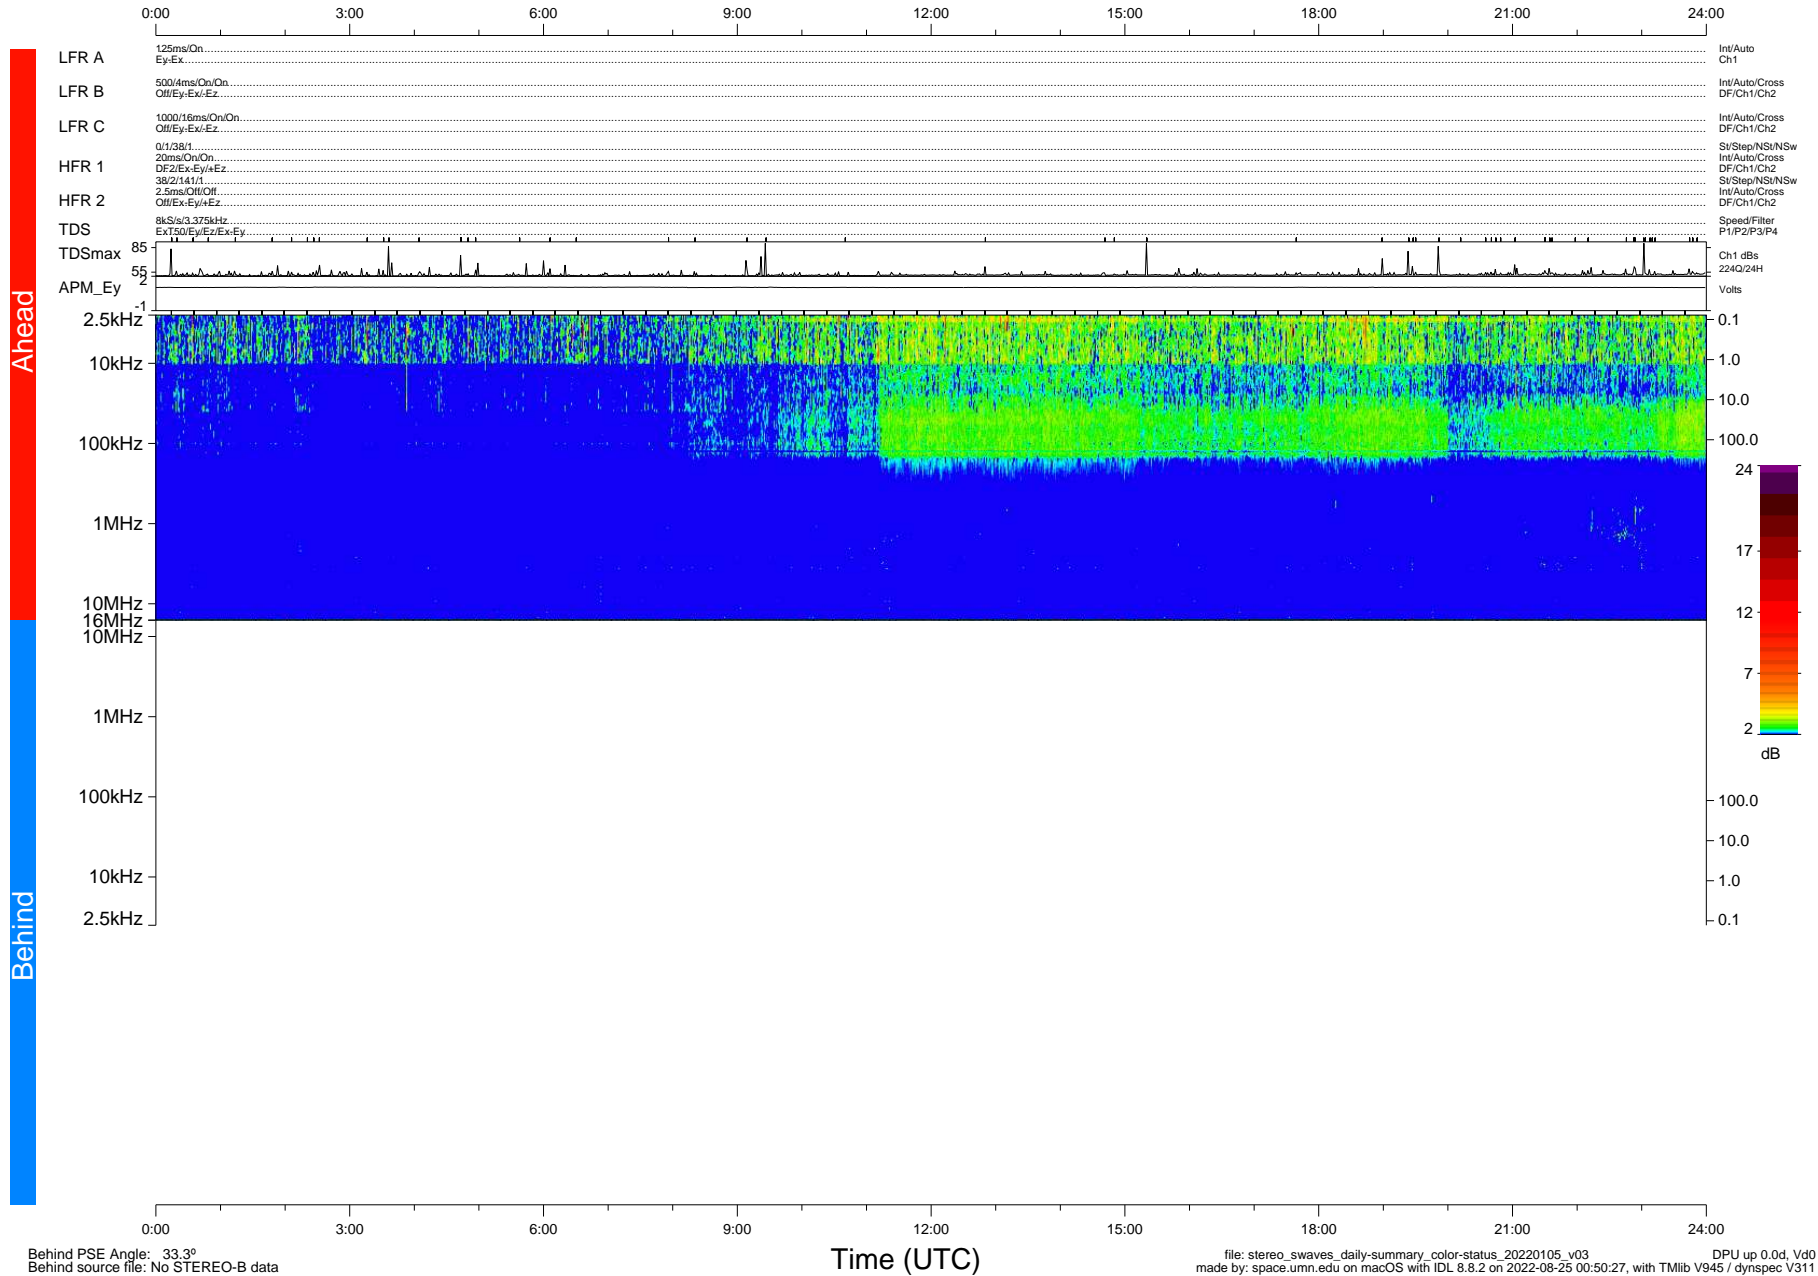

STEREO/WAVES Daily Summary - 05-Jan-2022 (DOY 005)

Ahead source file: swaves_ahead_2022_005_1_05.fin (Recovery: 100.0% HK, 85% Pkts)
Ahead PSE Angle: -35.3°

DPU up 2373.9d, V412d40

Behind PSE Angle: 33.3°
Behind source file: No STEREO-B data

Time (UTC)