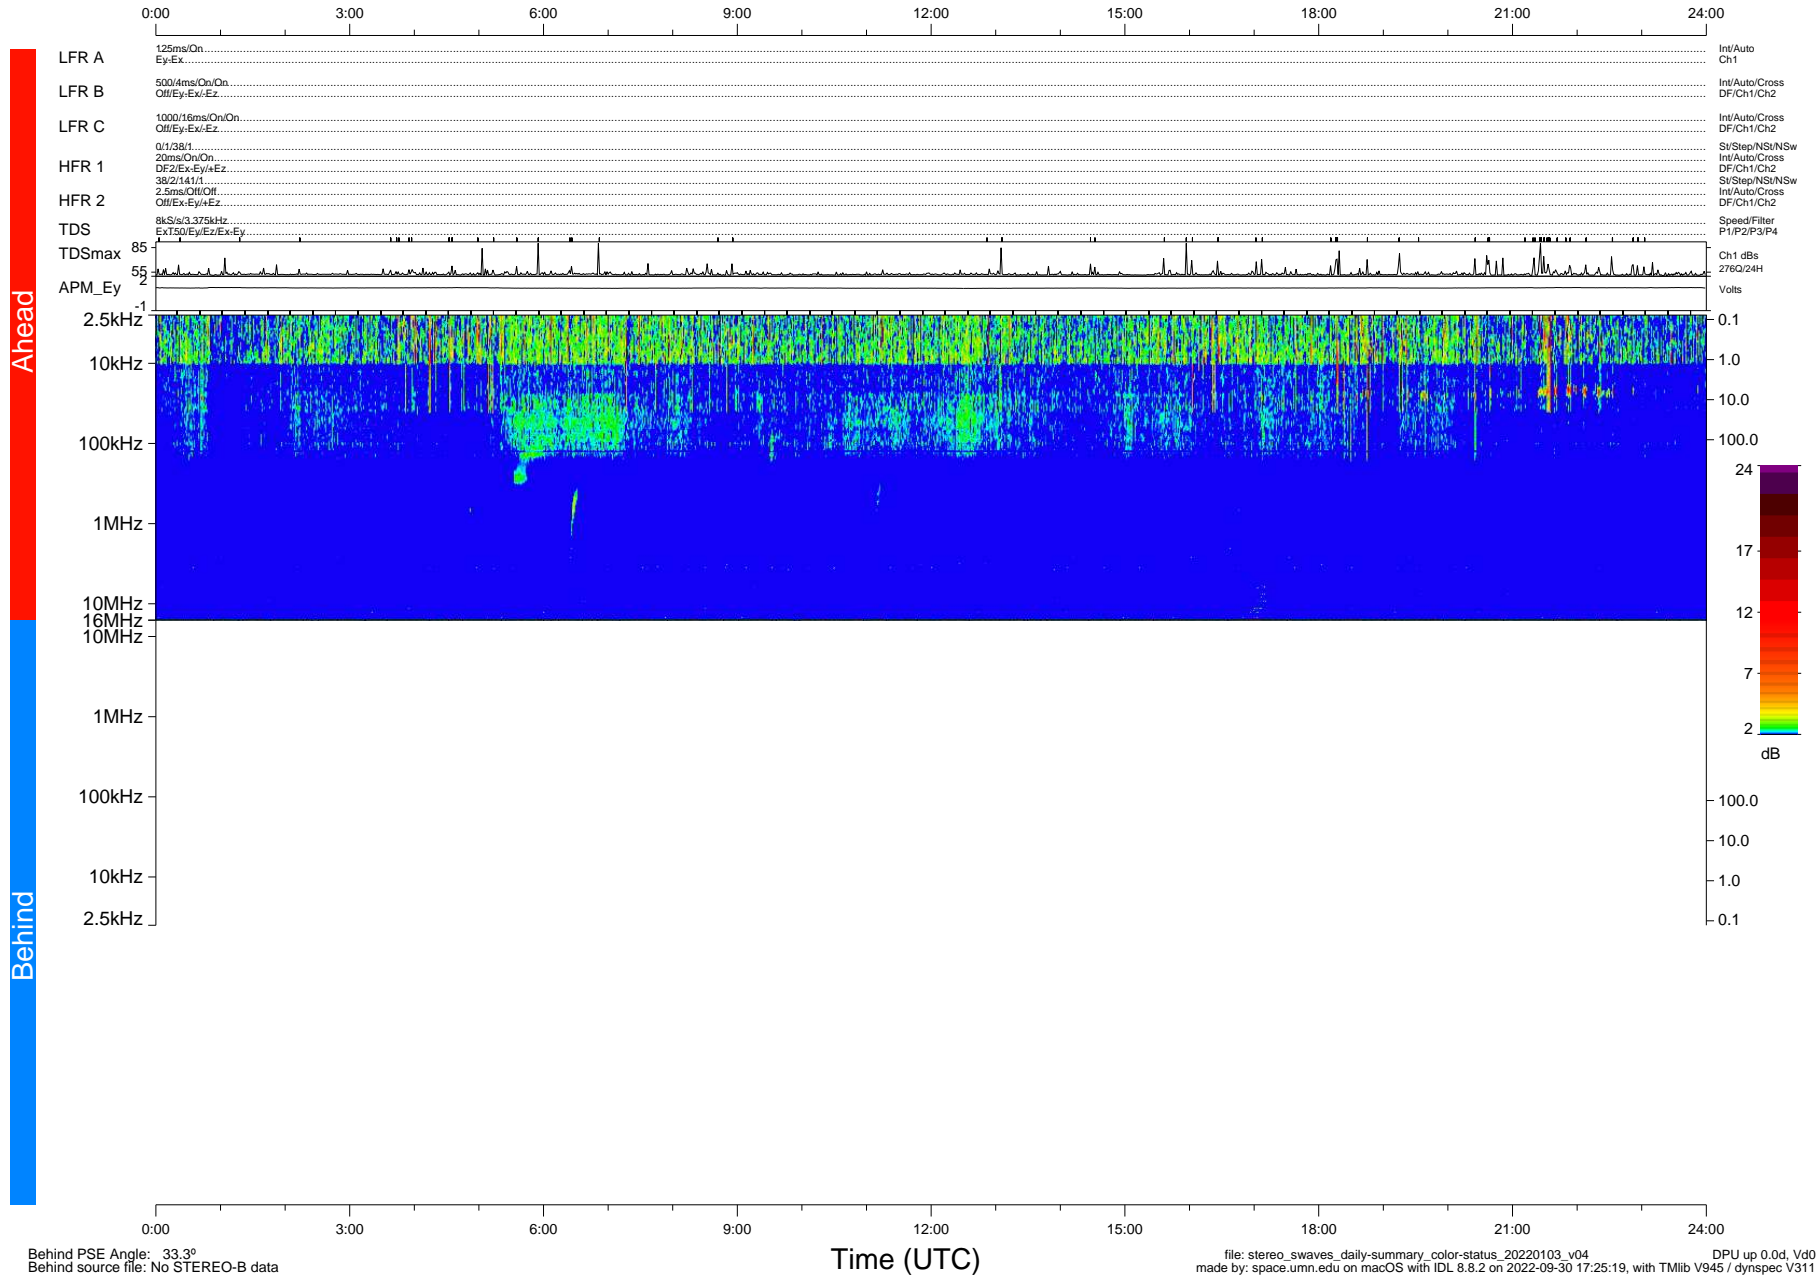

STEREO/WAVES Daily Summary - 03-Jan-2022 (DOY 003)

Ahead source file: swaves_ahead_2022_003_1_05.fin (Recovery: 100.0% HK, 93% Pkts)
 Ahead PSE Angle: -35.4°

DPU up 2371.9d, V412d40

Behind PSE Angle: 33.3°
 Behind source file: No STEREO-B data

Time (UTC)

file: stereo_swaves_daily-summary_color-status_20220103_v04 DPU up 0.0d, Vd0
 made by: space.umn.edu on macOS with IDL 8.8.2 on 2022-09-30 17:25:19, with Tlib V945 / dynspec V311