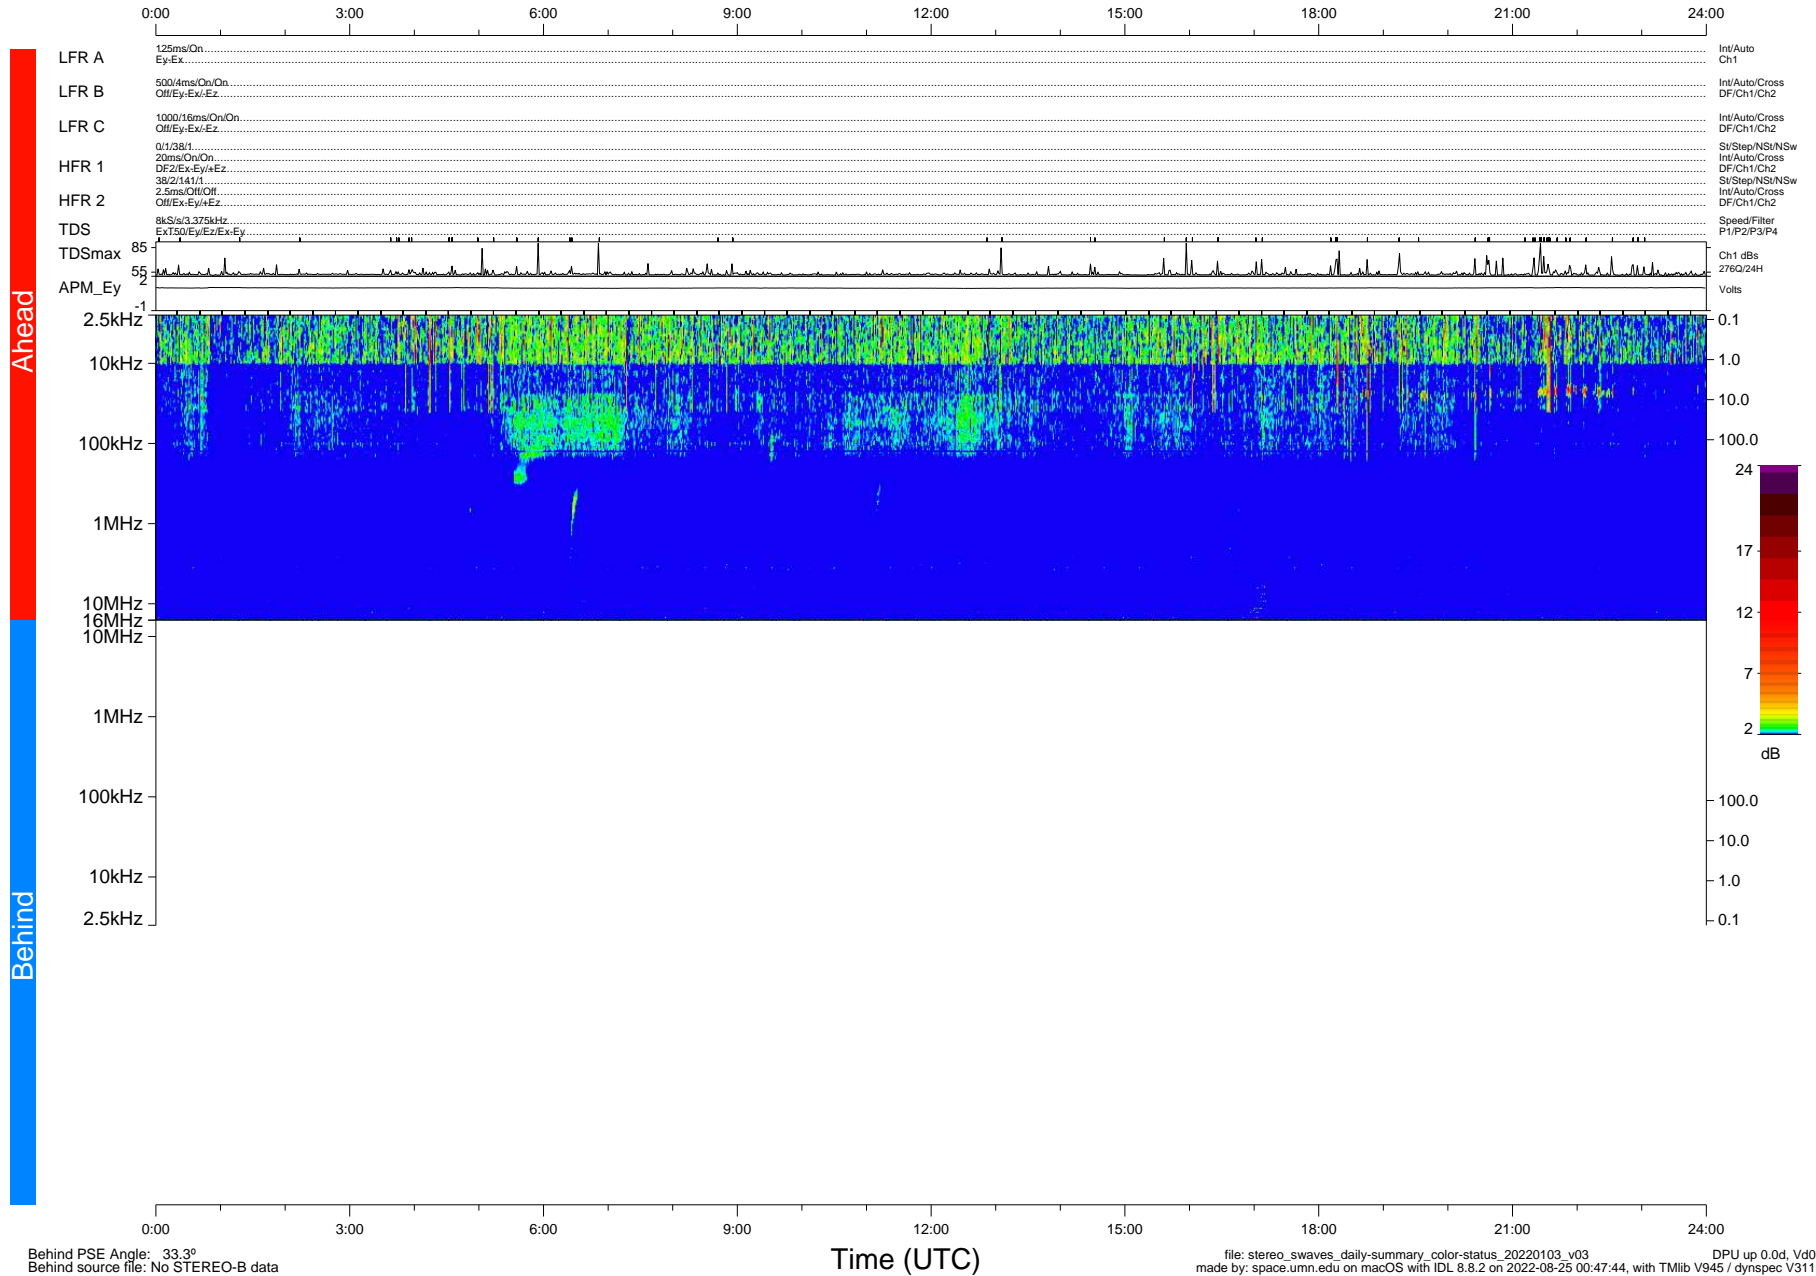

STEREO/WAVES Daily Summary - 03-Jan-2022 (DOY 003)

Ahead source file: swaves_ahead_2022_003_1_05.fin (Recovery: 100.0% HK, 93% Pkts)
 Ahead PSE Angle: -35.4°

DPU up 2371.9d, V412d40

Behind PSE Angle: 33.3°
 Behind source file: No STEREO-B data

Time (UTC)

file: stereo_swaves_daily-summary_color-status_20220103_v03
 made by: space.umn.edu on macOS with IDL 8.8.2 on 2022-08-25 00:47:44, with Tlib V945 / dynspec V311
 DPU up 0.0d, Vd0