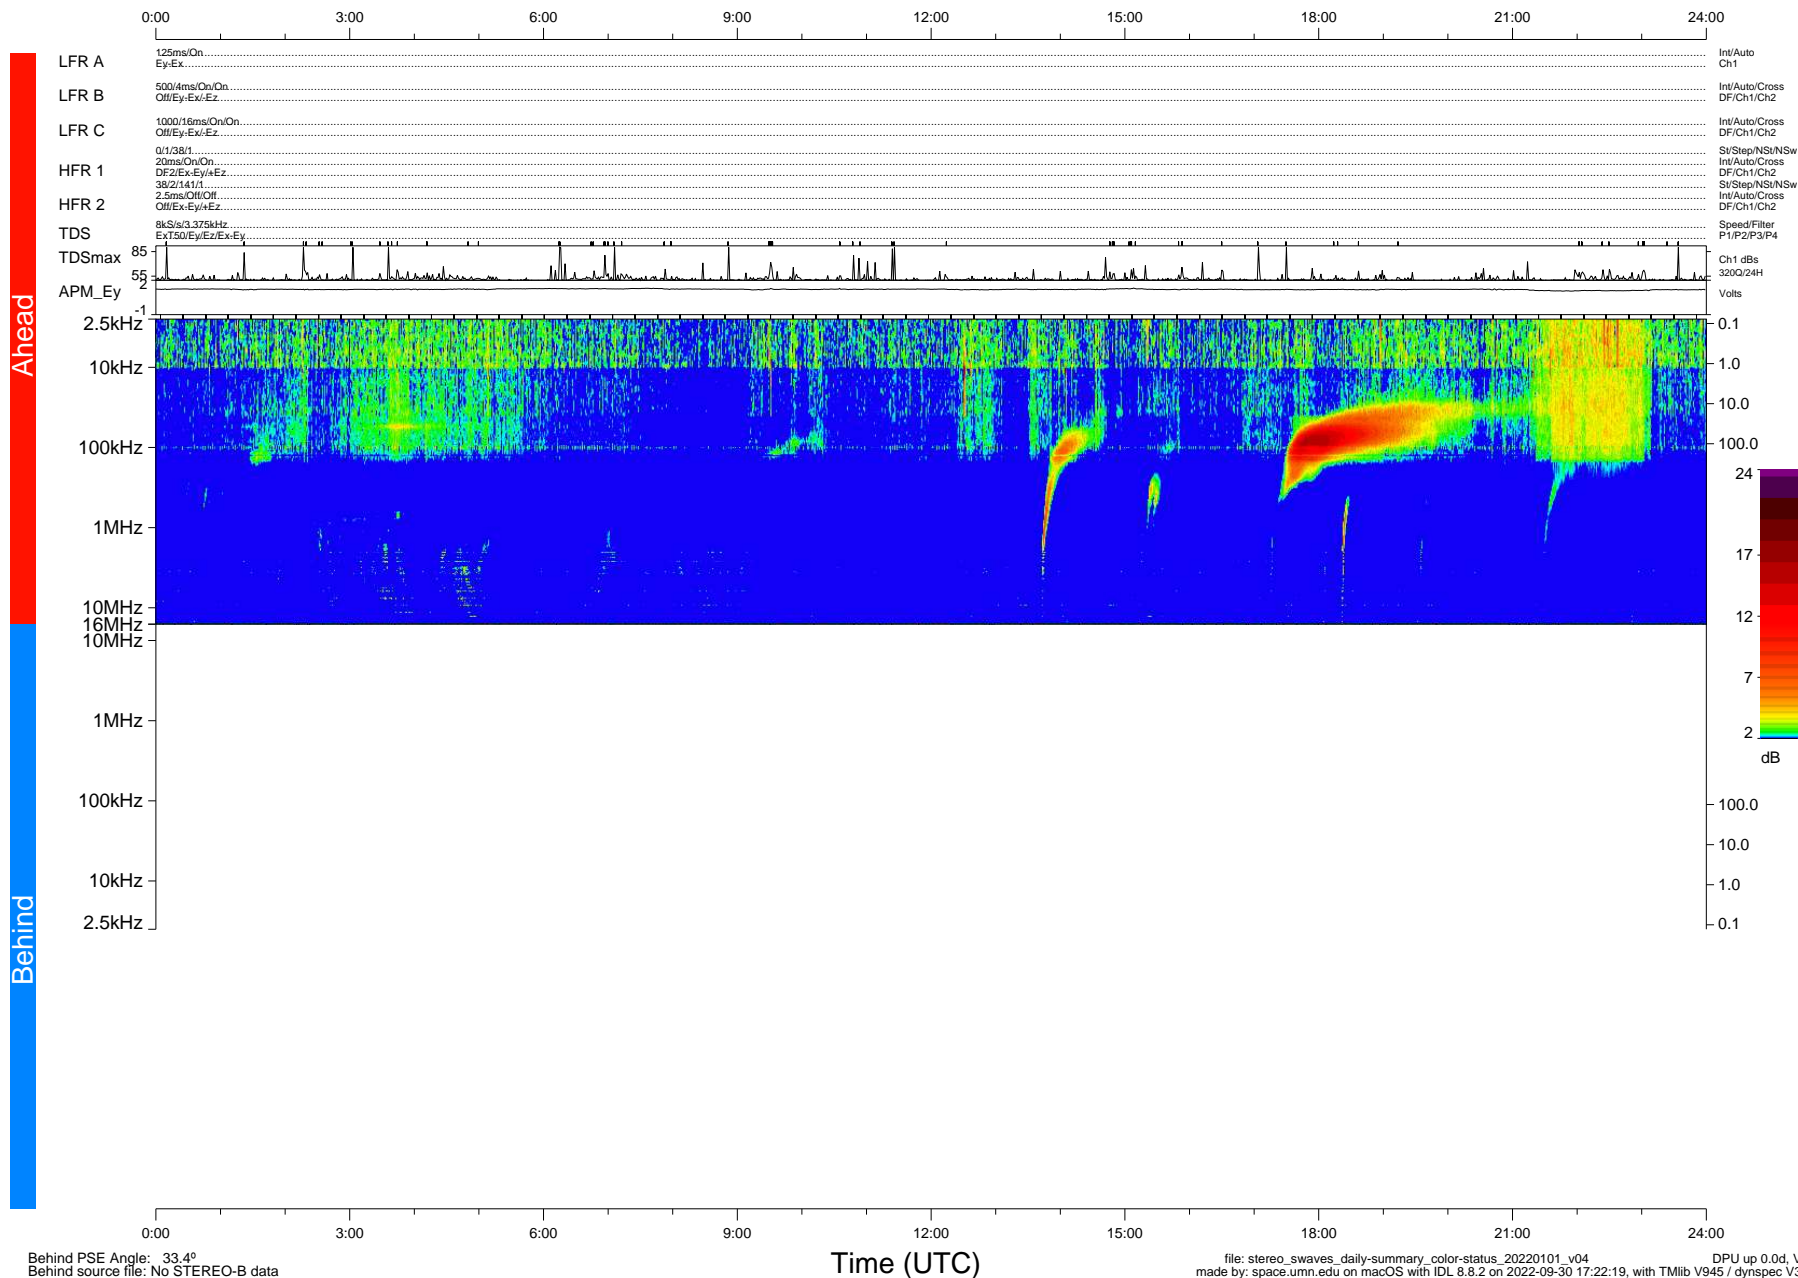

STEREO/WAVES Daily Summary - 01-Jan-2022 (DOY 001)

Ahead source file: swaves_ahead_2022_001_1_05.fin (Recovery: 100.0% HK, 99% Pkts)
Ahead PSE Angle: -35.4°

DPU up 2369.9d, V412d40

Behind PSE Angle: 33.4°
Behind source file: No STEREO-B data