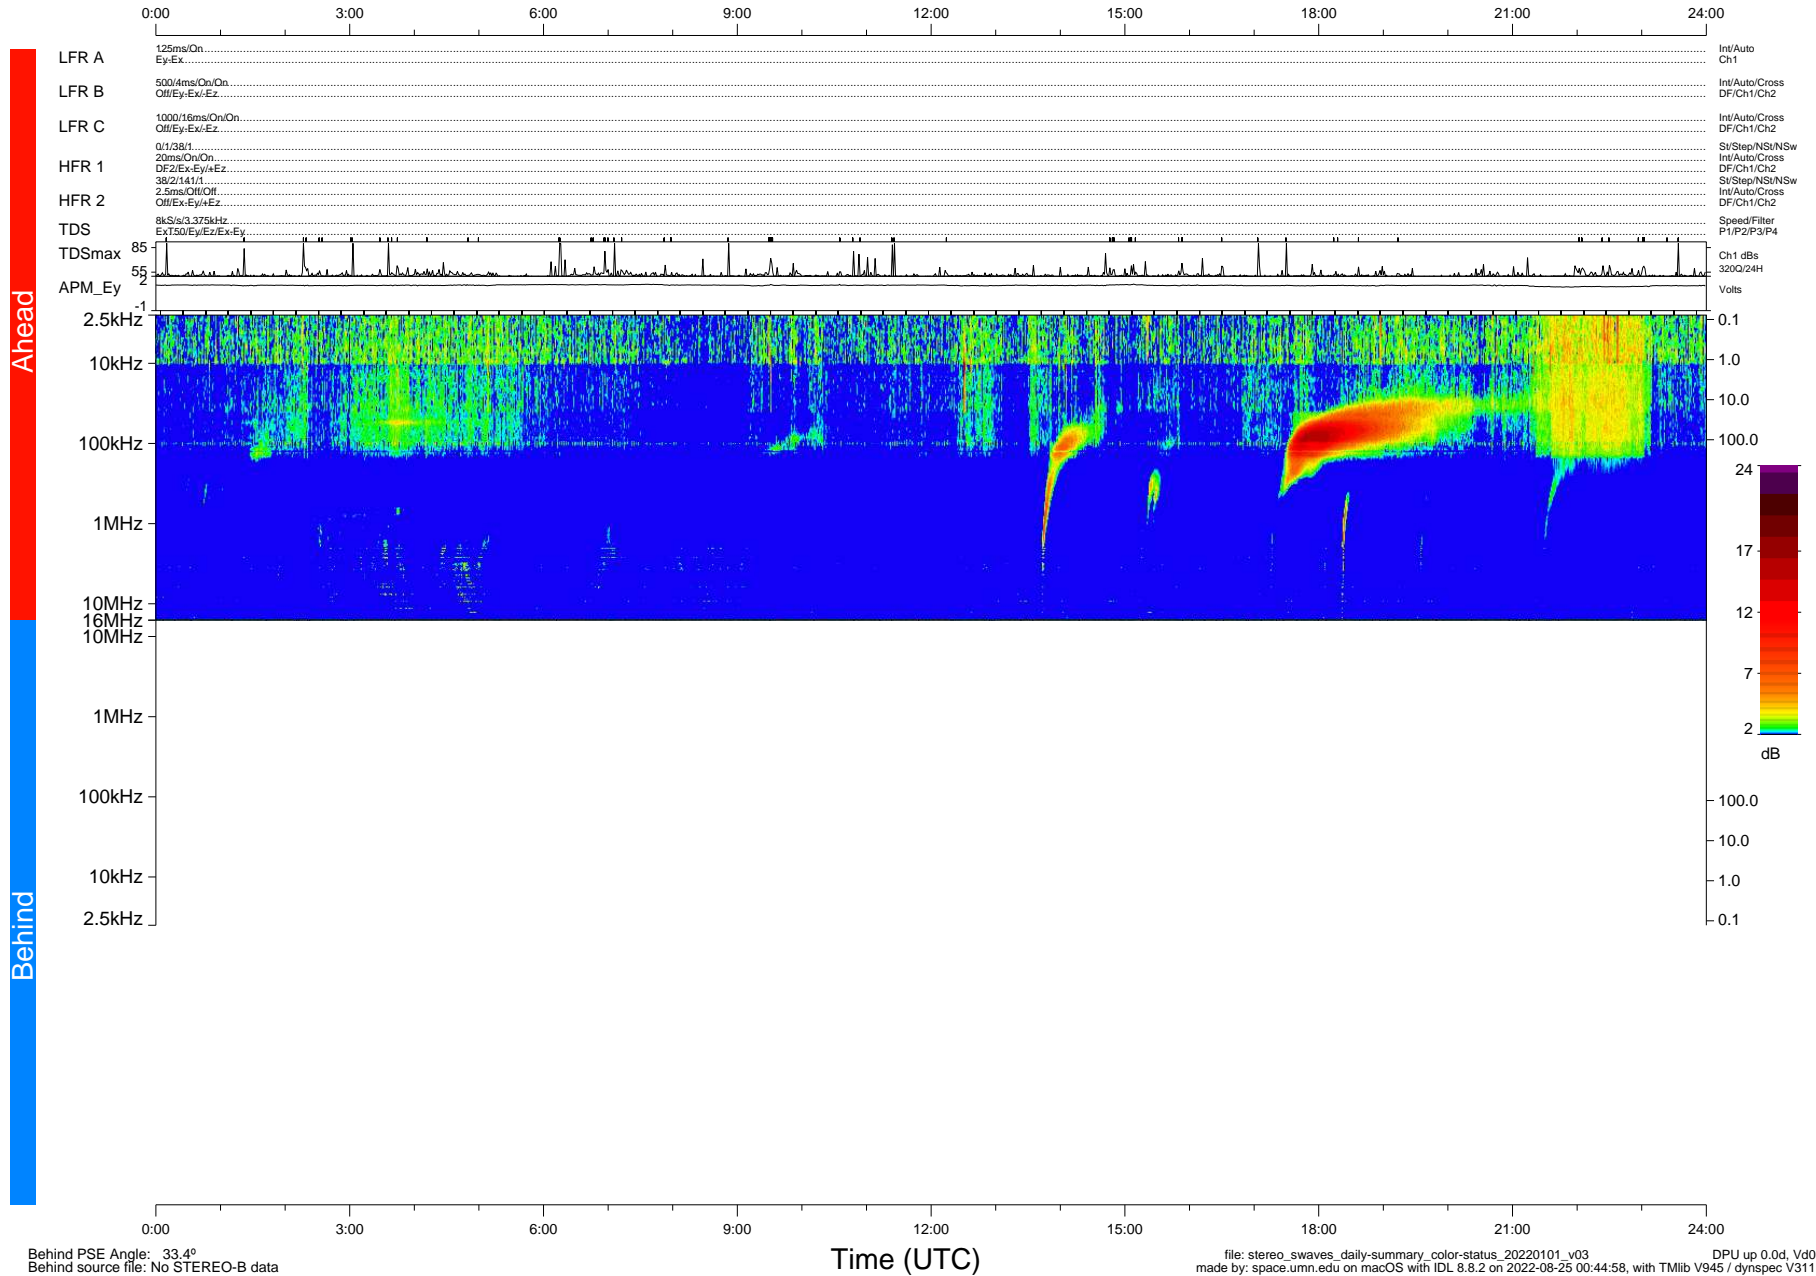

STEREO/WAVES Daily Summary - 01-Jan-2022 (DOY 001)

Ahead source file: swaves_ahead_2022_001_1_05.fin (Recovery: 100.0% HK, 99% Pkts)
 Ahead PSE Angle: -35.4°

DPU up 2369.9d, V412d40

Behind PSE Angle: 33.4°
 Behind source file: No STEREO-B data

Time (UTC)

file: stereo_swaves_daily-summary_color-status_20220101_v03 DPU up 0.0d, Vd0
 made by: space.umn.edu on macOS with IDL 8.8.2 on 2022-08-25 00:44:58, with Tlib V945 / dynspec V311