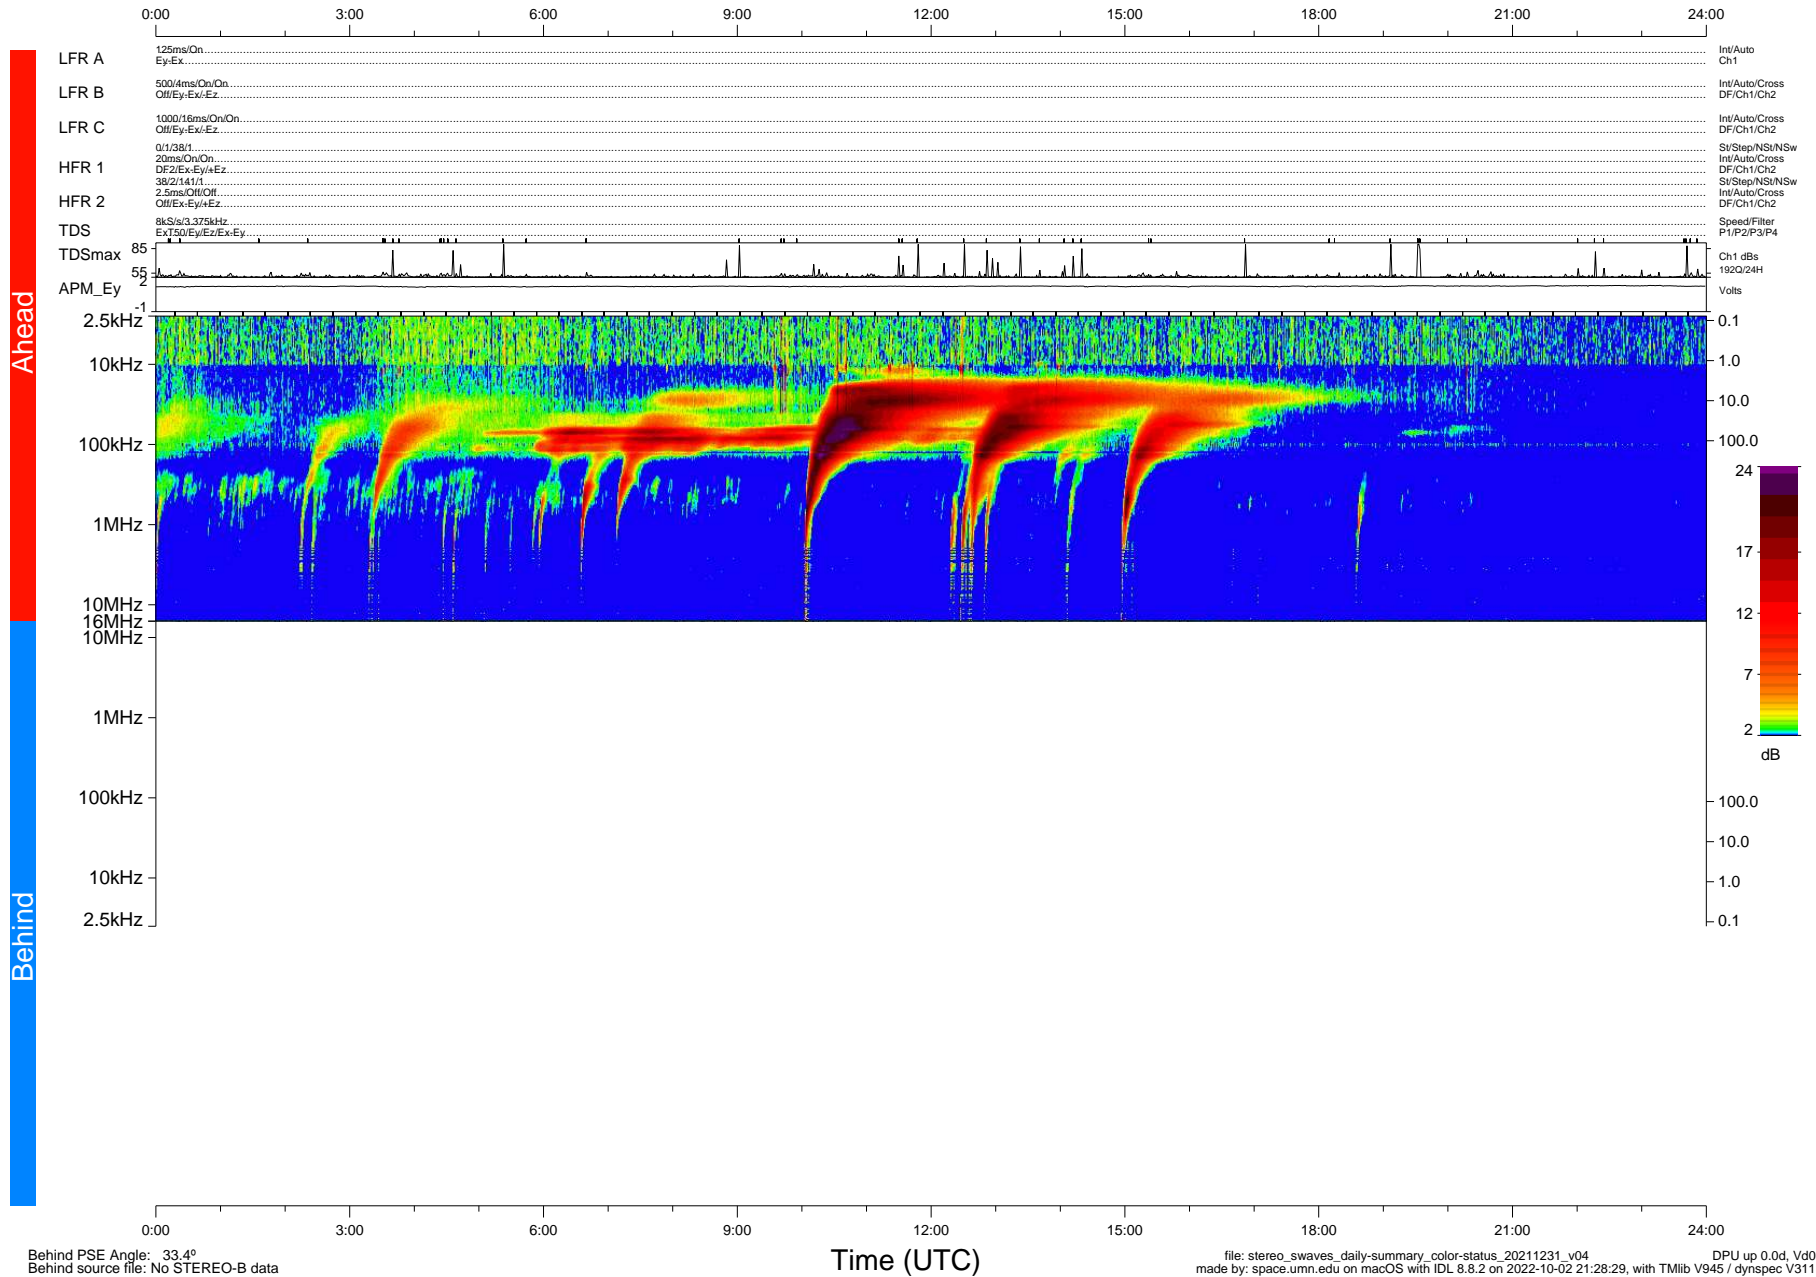

STEREO/WAVES Daily Summary - 31-Dec-2021 (DOY 365)

Ahead source file: swaves_ahead_2021_365_1_06.lib (Recovery: 100.0% HK, 80% Pkts)
 Ahead PSE Angle: -35.4°

DPU up 2368.9d, V412d40

Behind PSE Angle: 33.4°
 Behind source file: No STEREO-B data

file: stereo_swaves_daily-summary_color-status_20211231_v04
 made by: space.umn.edu on macOS with IDL 8.8.2 on 2022-10-02 21:28:29, with TLib V945 / dynspec V311
 DPU up 0.0d, Vd0