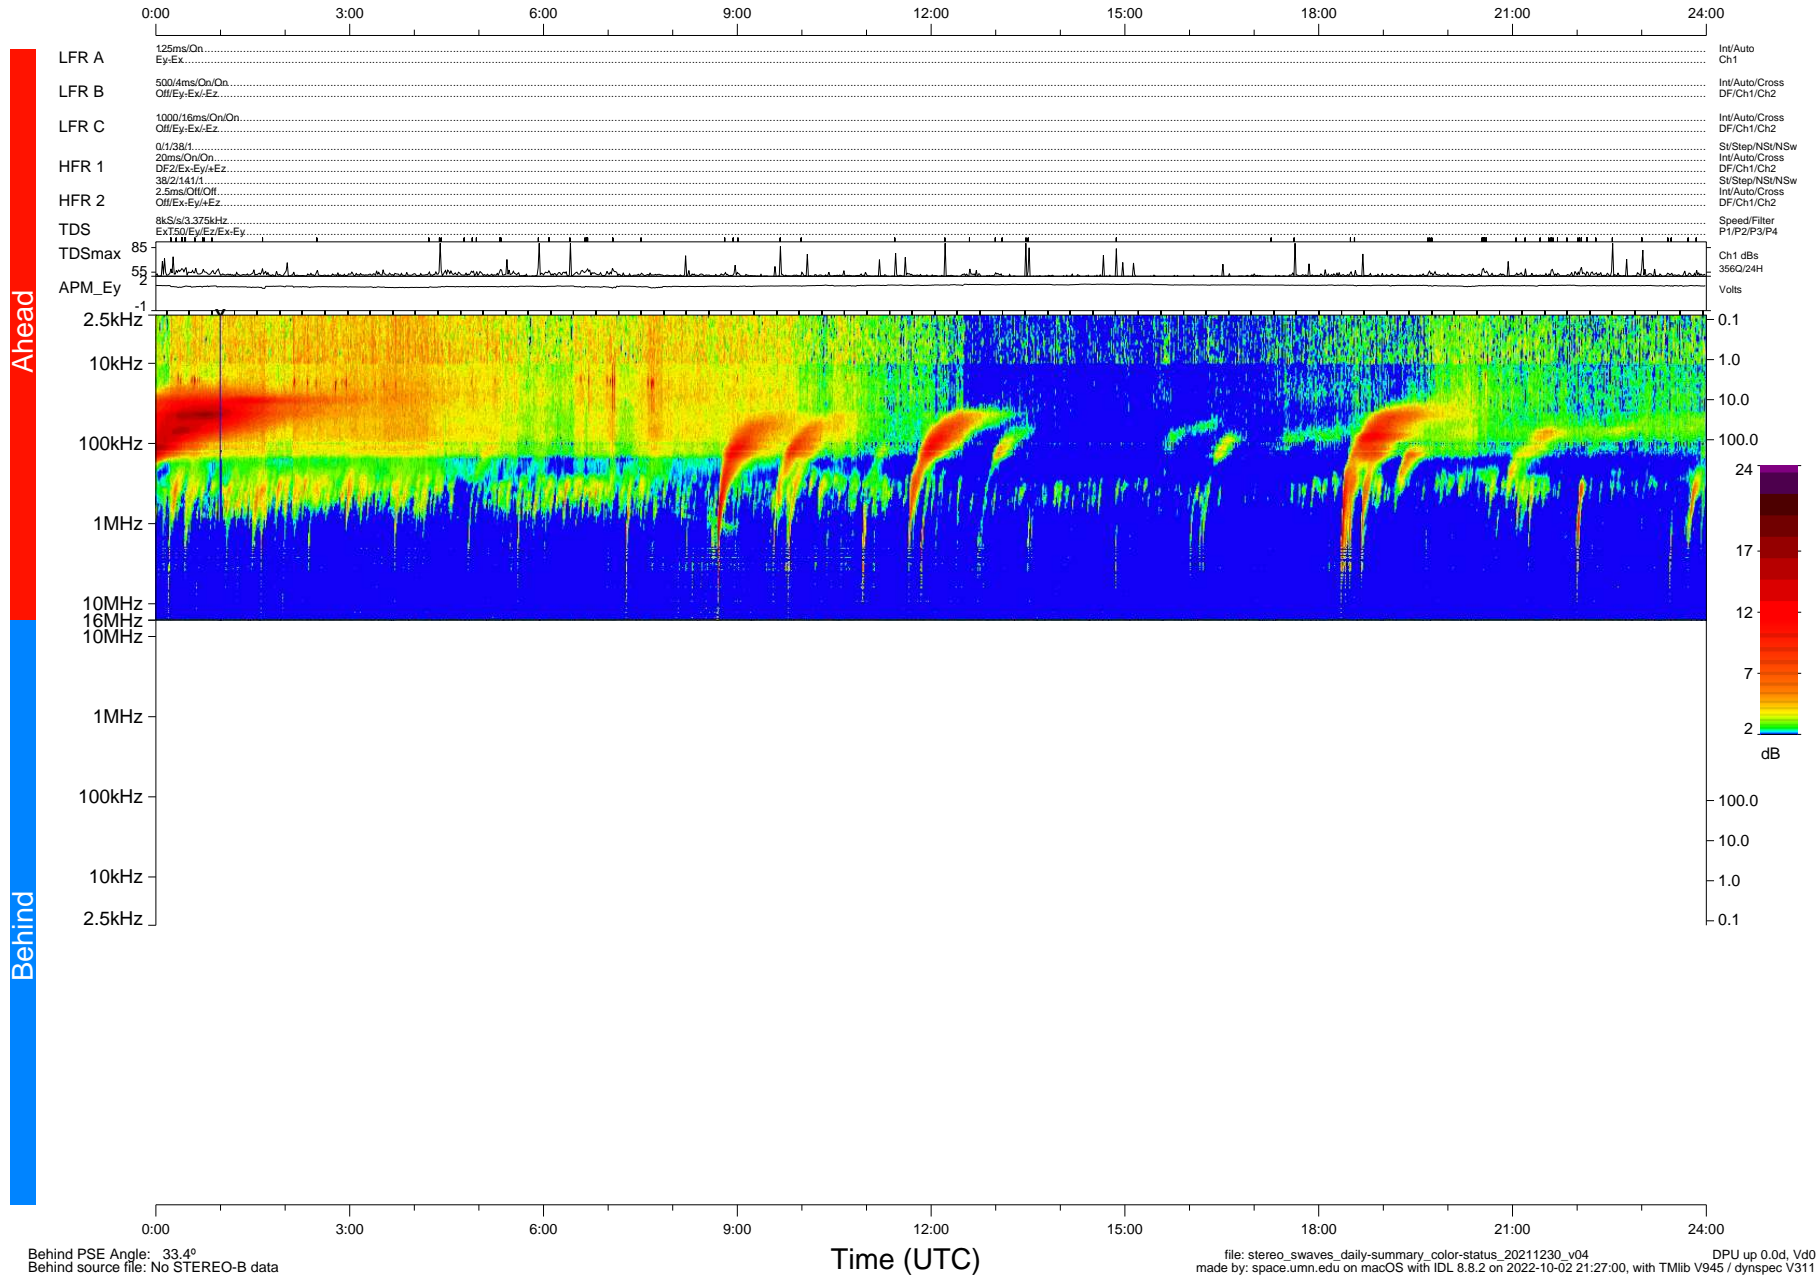

STEREO/WAVES Daily Summary - 30-Dec-2021 (DOY 364)

Ahead source file: swaves_ahead_2021_364_1_06.fin (Recovery: 100.0% HK, 105% Pkts)
Ahead PSE Angle: -35.5°

DPU up 2367.9d, V412d40

Behind PSE Angle: 33.4°
Behind source file: No STEREO-B data