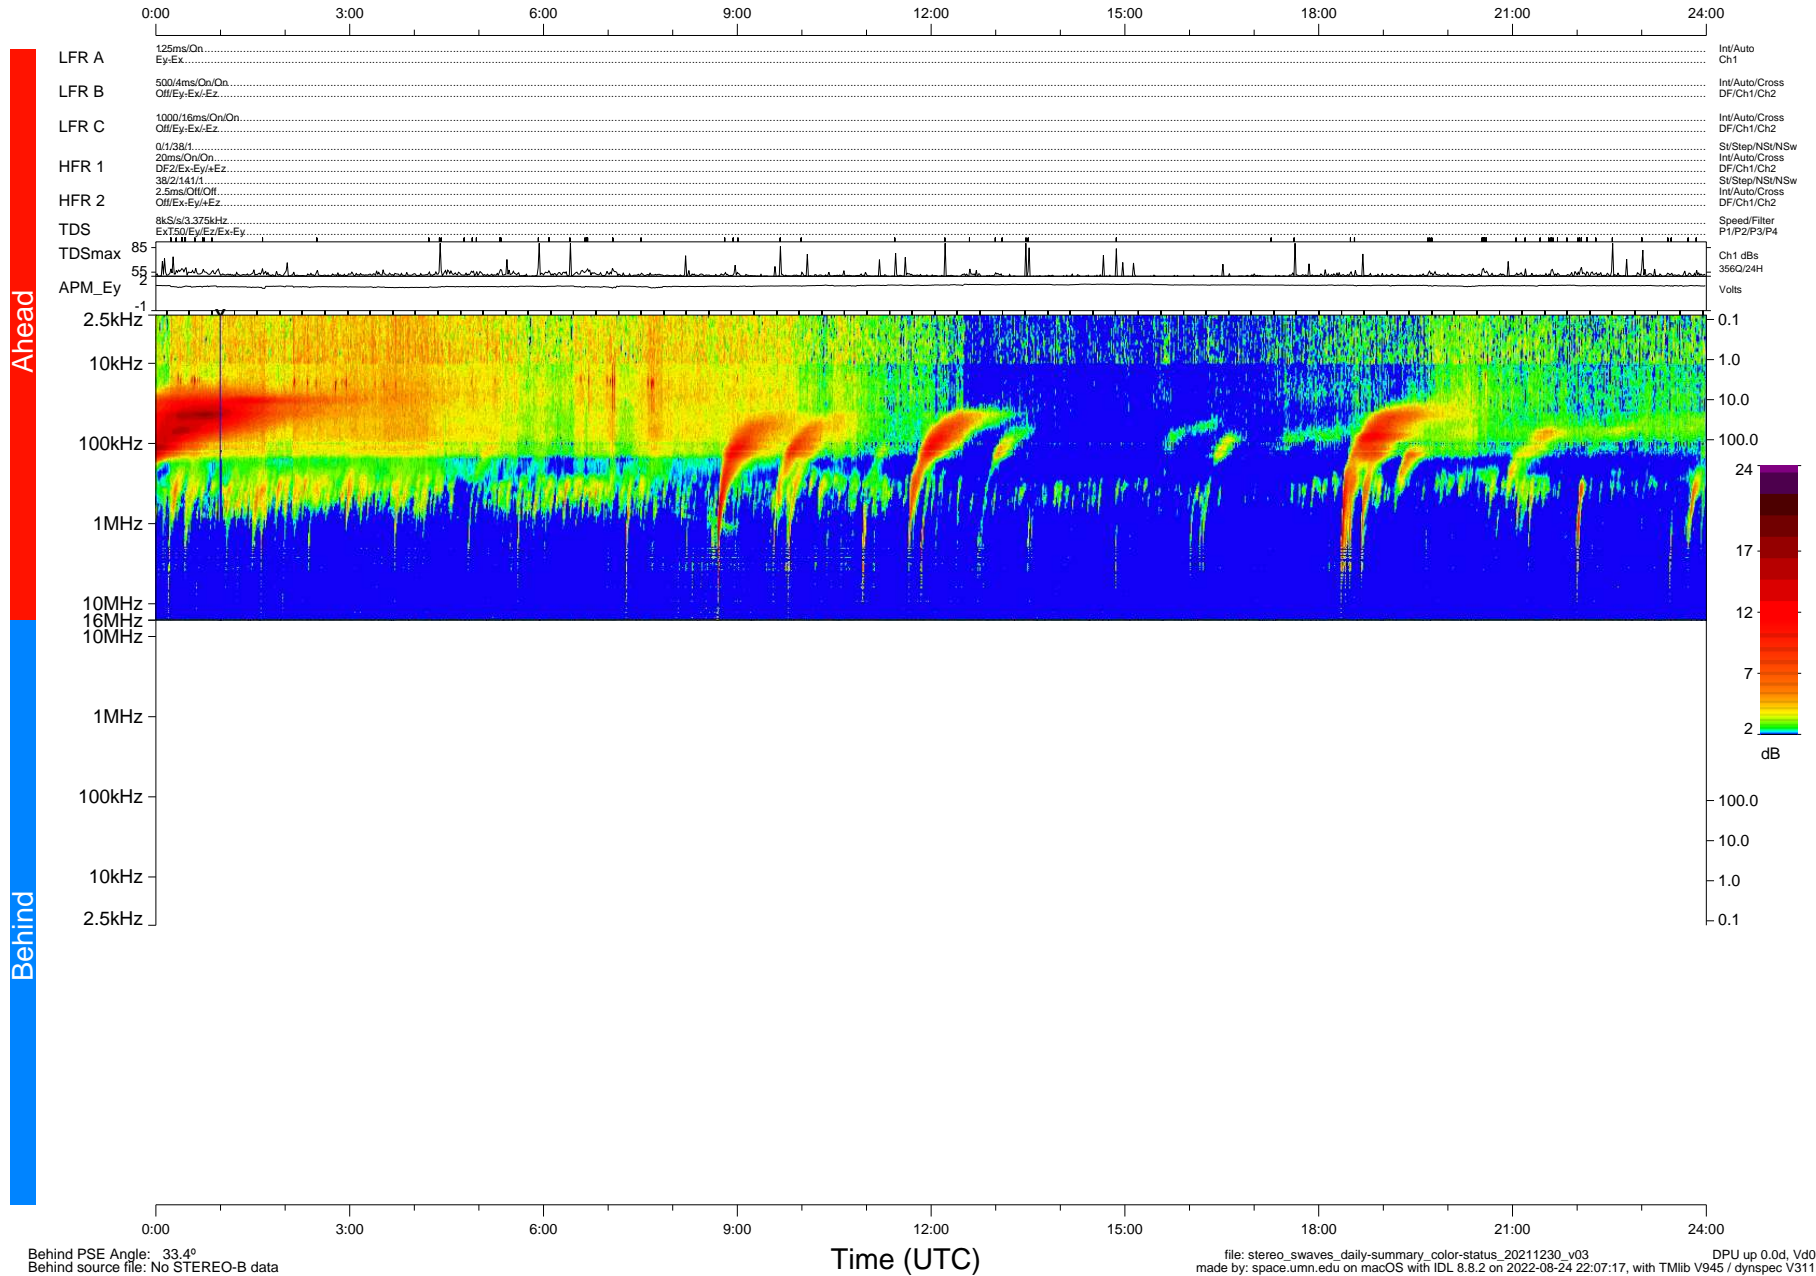

STEREO/WAVES Daily Summary - 30-Dec-2021 (DOY 364)

Ahead source file: swaves_ahead_2021_364_1_06.fin (Recovery: 100.0% HK, 105% Pkts)
 Ahead PSE Angle: -35.5°

DPU up 2367.9d, V412d40

Behind PSE Angle: 33.4°
 Behind source file: No STEREO-B data

Time (UTC)

file: stereo_swaves_daily-summary_color-status_20211230_v03
 made by: space.umn.edu on macOS with IDL 8.8.2 on 2022-08-24 22:07:17, with TLib V945 / dynspec V311
 DPU up 0.0d, Vd0