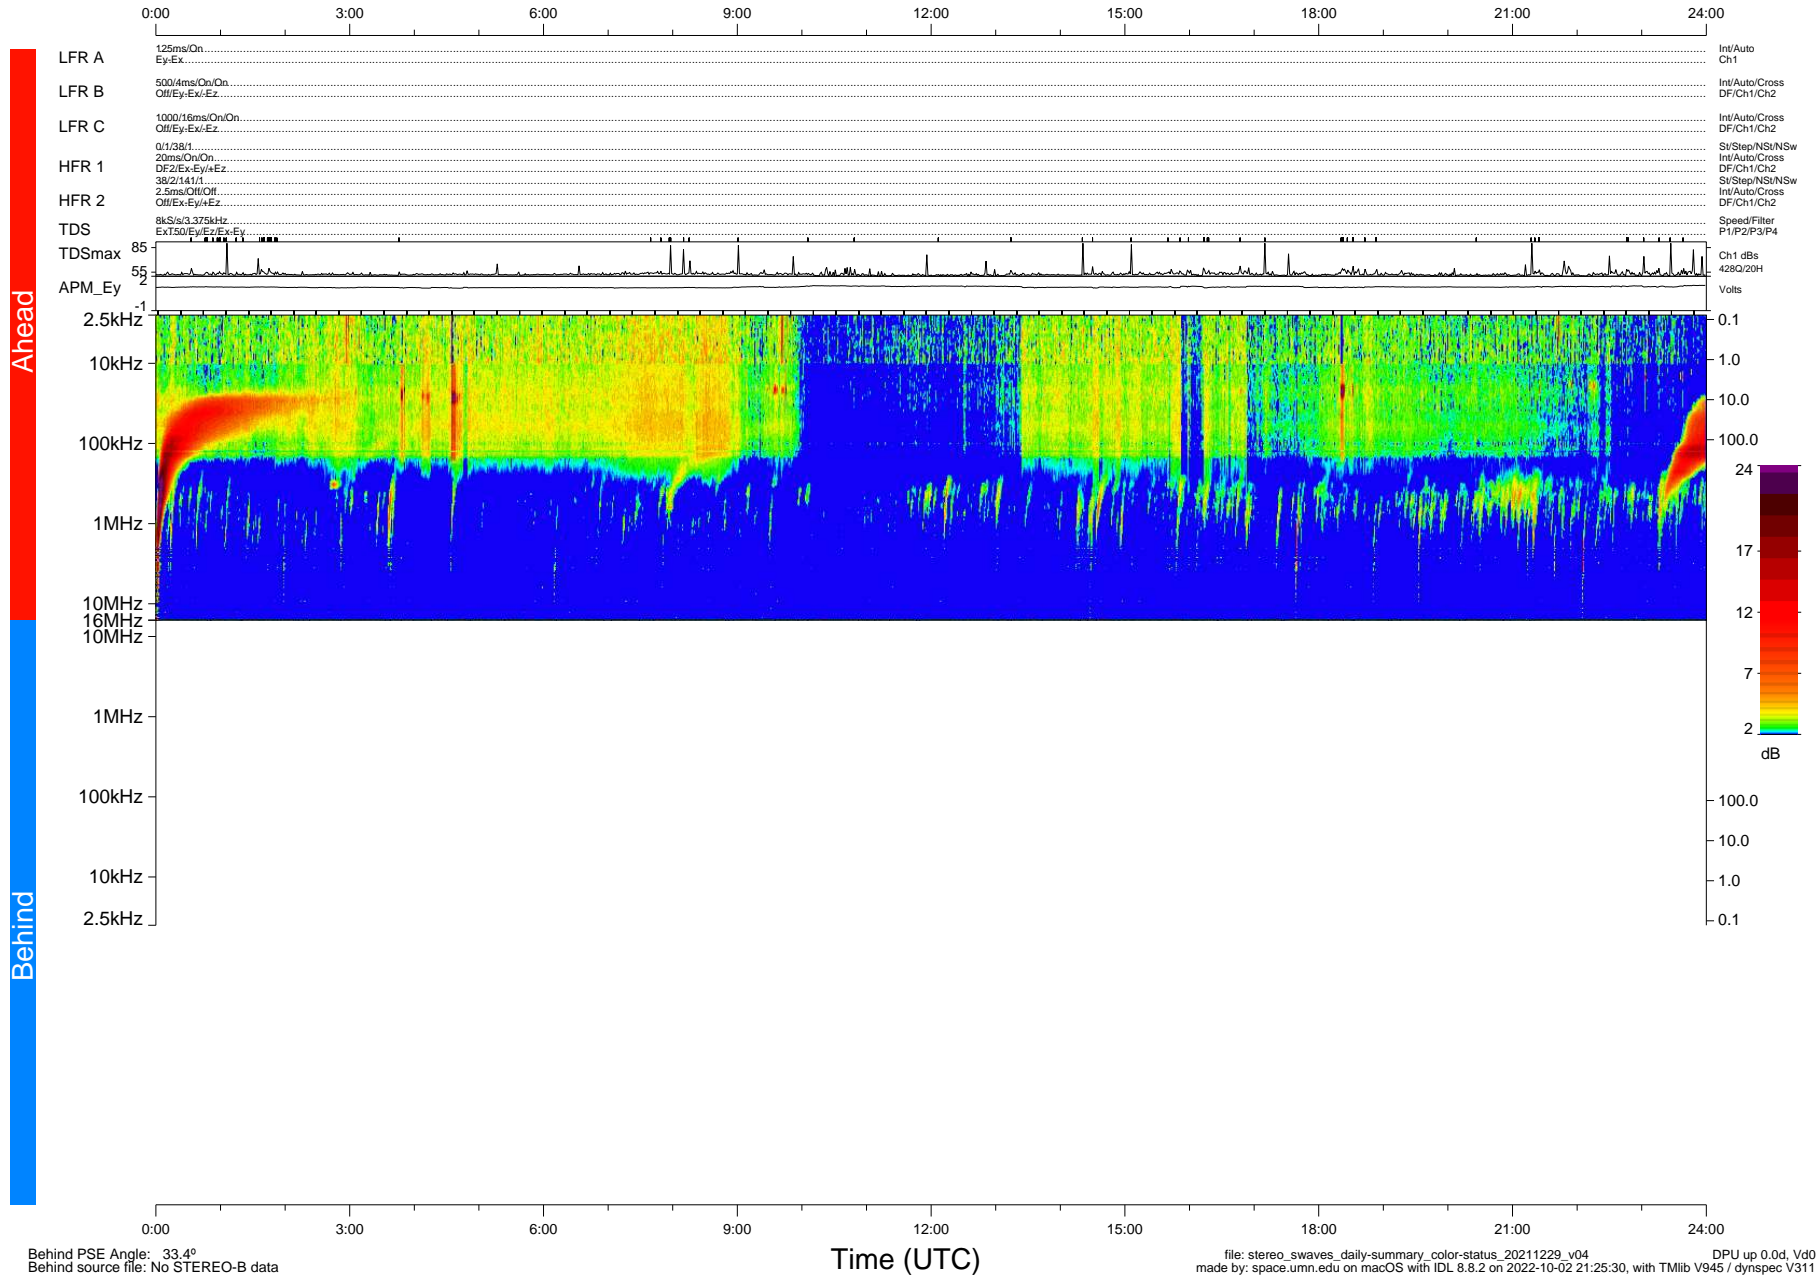

STEREO/WAVES Daily Summary - 29-Dec-2021 (DOY 363)

Ahead source file: swaves_ahead_2021_363_1_06.fin (Recovery: 100.0% HK, 115% Pkts)
 Ahead PSE Angle: -35.5°

DPU up 2366.9d, V412d40

Behind PSE Angle: 33.4°
 Behind source file: No STEREO-B data

file: stereo_swaves_daily-summary_color-status_20211229_v04
 made by: space.umn.edu on macOS with IDL 8.8.2 on 2022-10-02 21:25:30, with Tlib V945 / dynspec V311
 DPU up 0.0d, Vd0