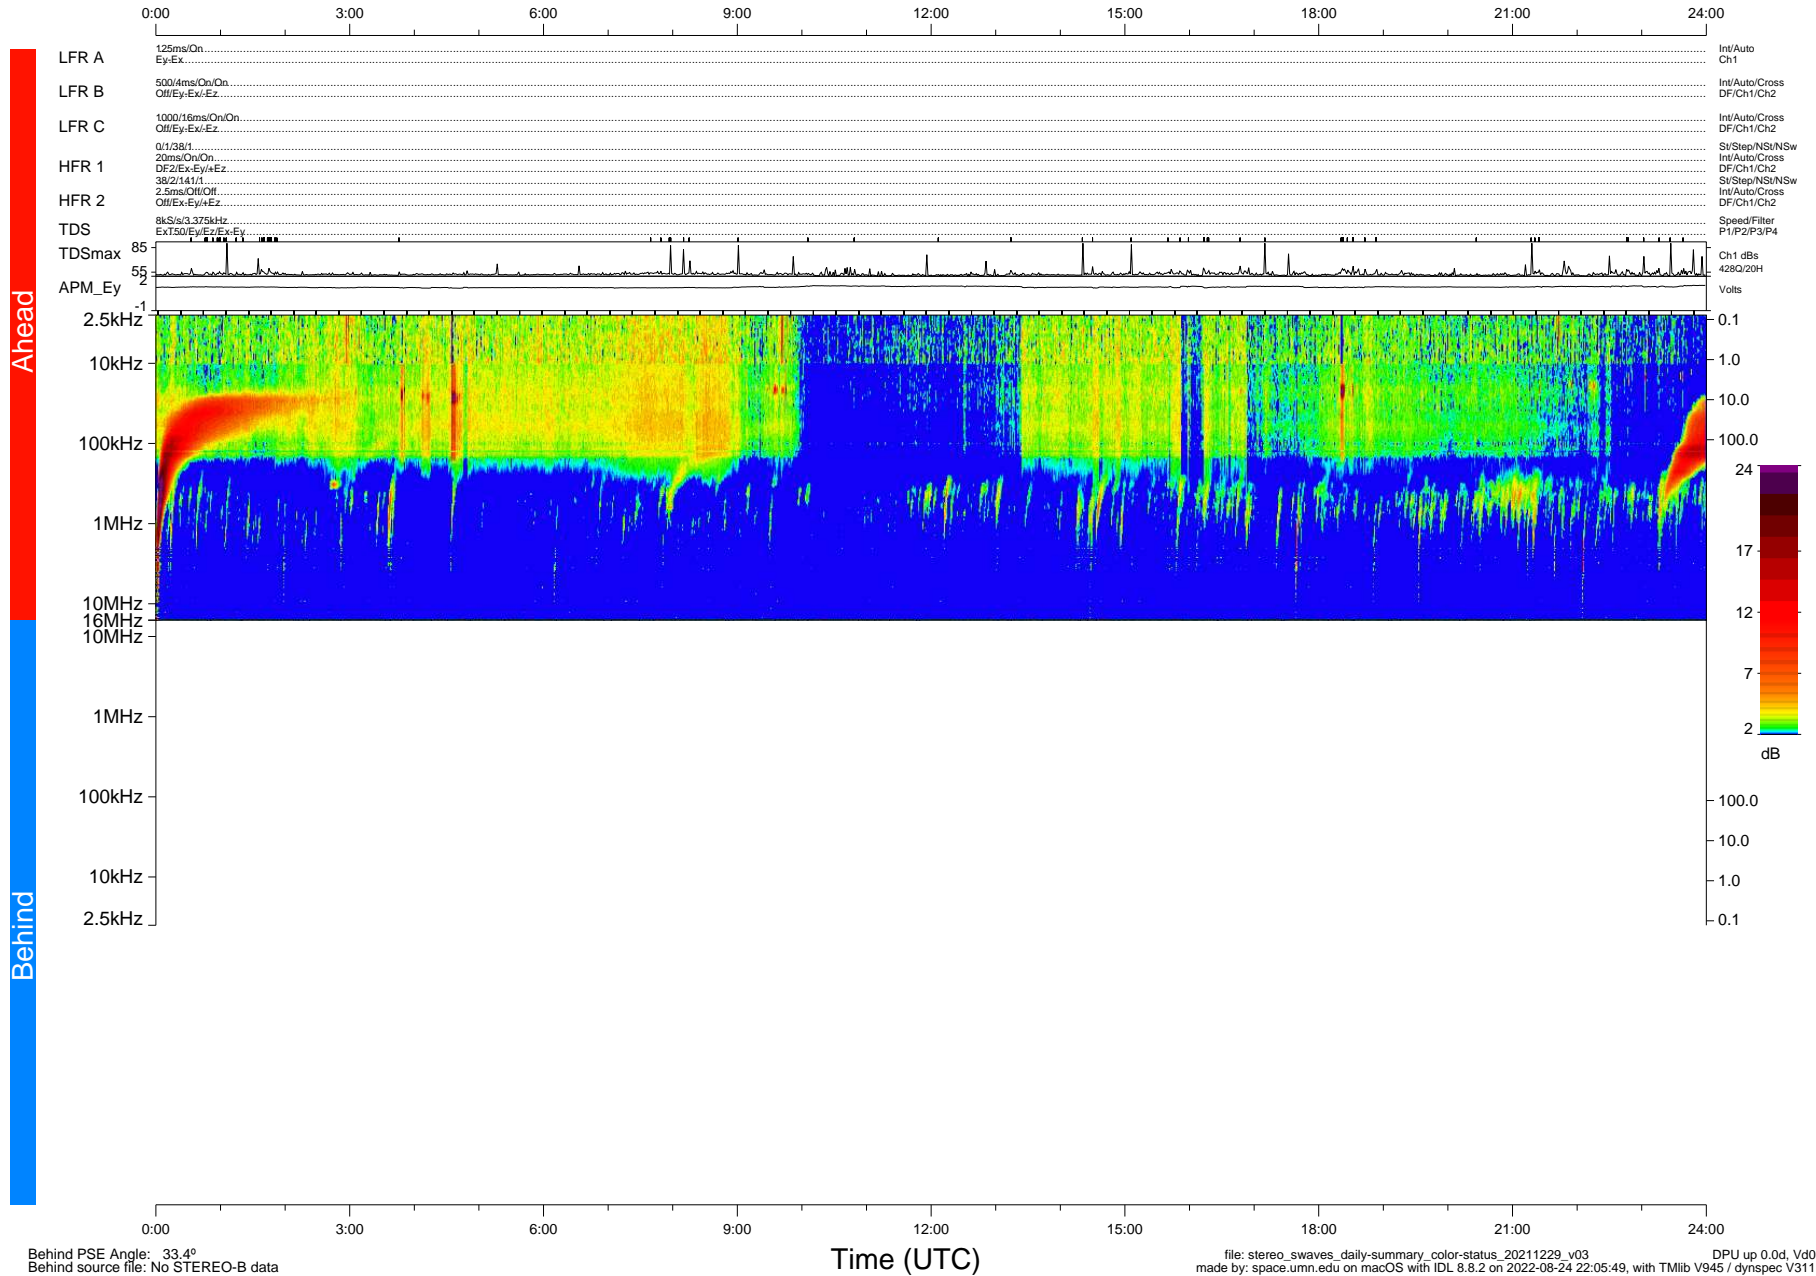

STEREO/WAVES Daily Summary - 29-Dec-2021 (DOY 363)

Ahead source file: swaves_ahead_2021_363_1_06.fin (Recovery: 100.0% HK, 115% Pkts)
Ahead PSE Angle: -35.5°

DPU up 2366.9d, V412d40

Behind PSE Angle: 33.4°
Behind source file: No STEREO-B data

Time (UTC)