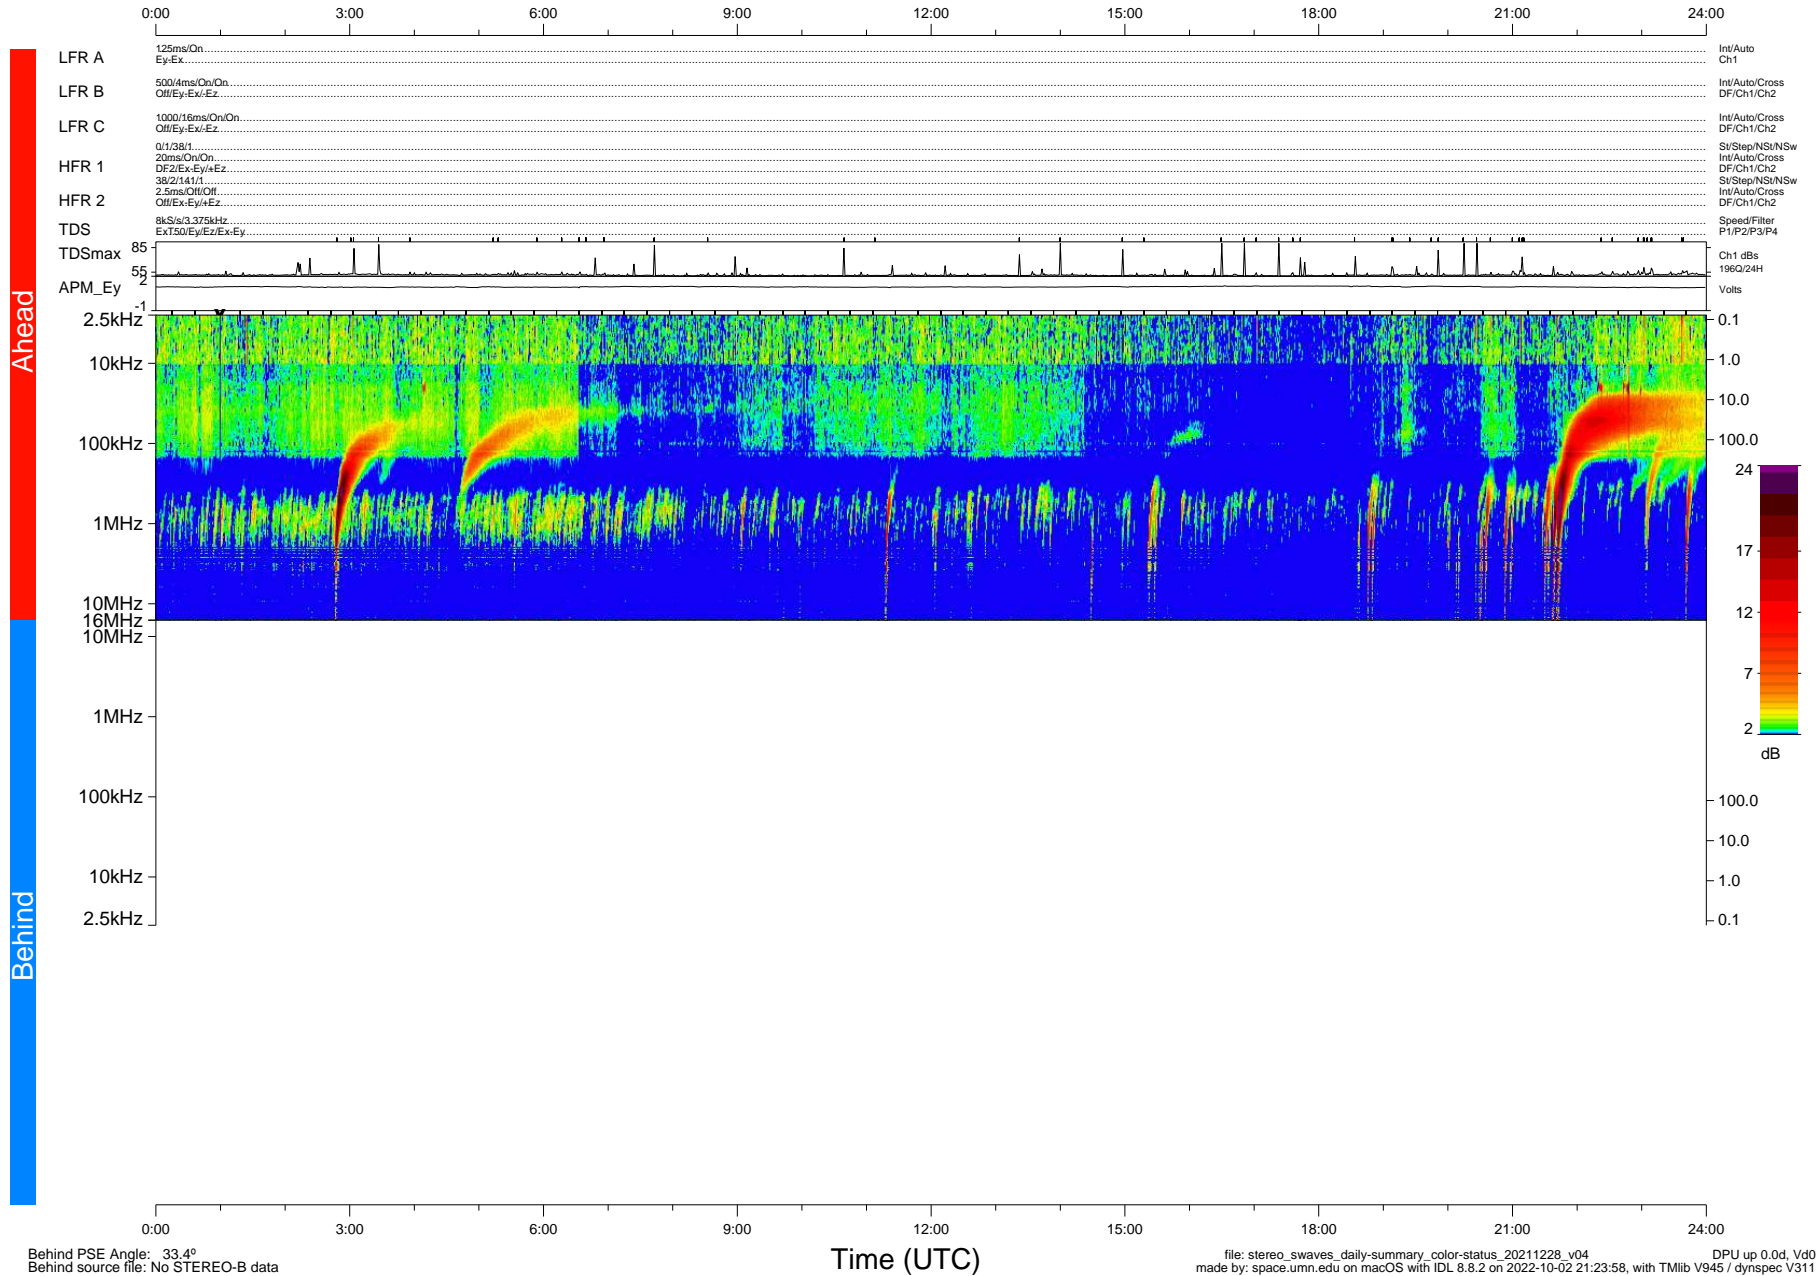

STEREO/WAVES Daily Summary - 28-Dec-2021 (DOY 362)

Ahead source file: swaves_ahead_2021_362_1_06.fin (Recovery: 100.0% HK, 81% PKts)
Ahead PSE Angle: -35.5°

DPU up 2365.9d, V412d40

Behind PSE Angle: 33.4°
Behind source file: No STEREO-B data

Time (UTC)