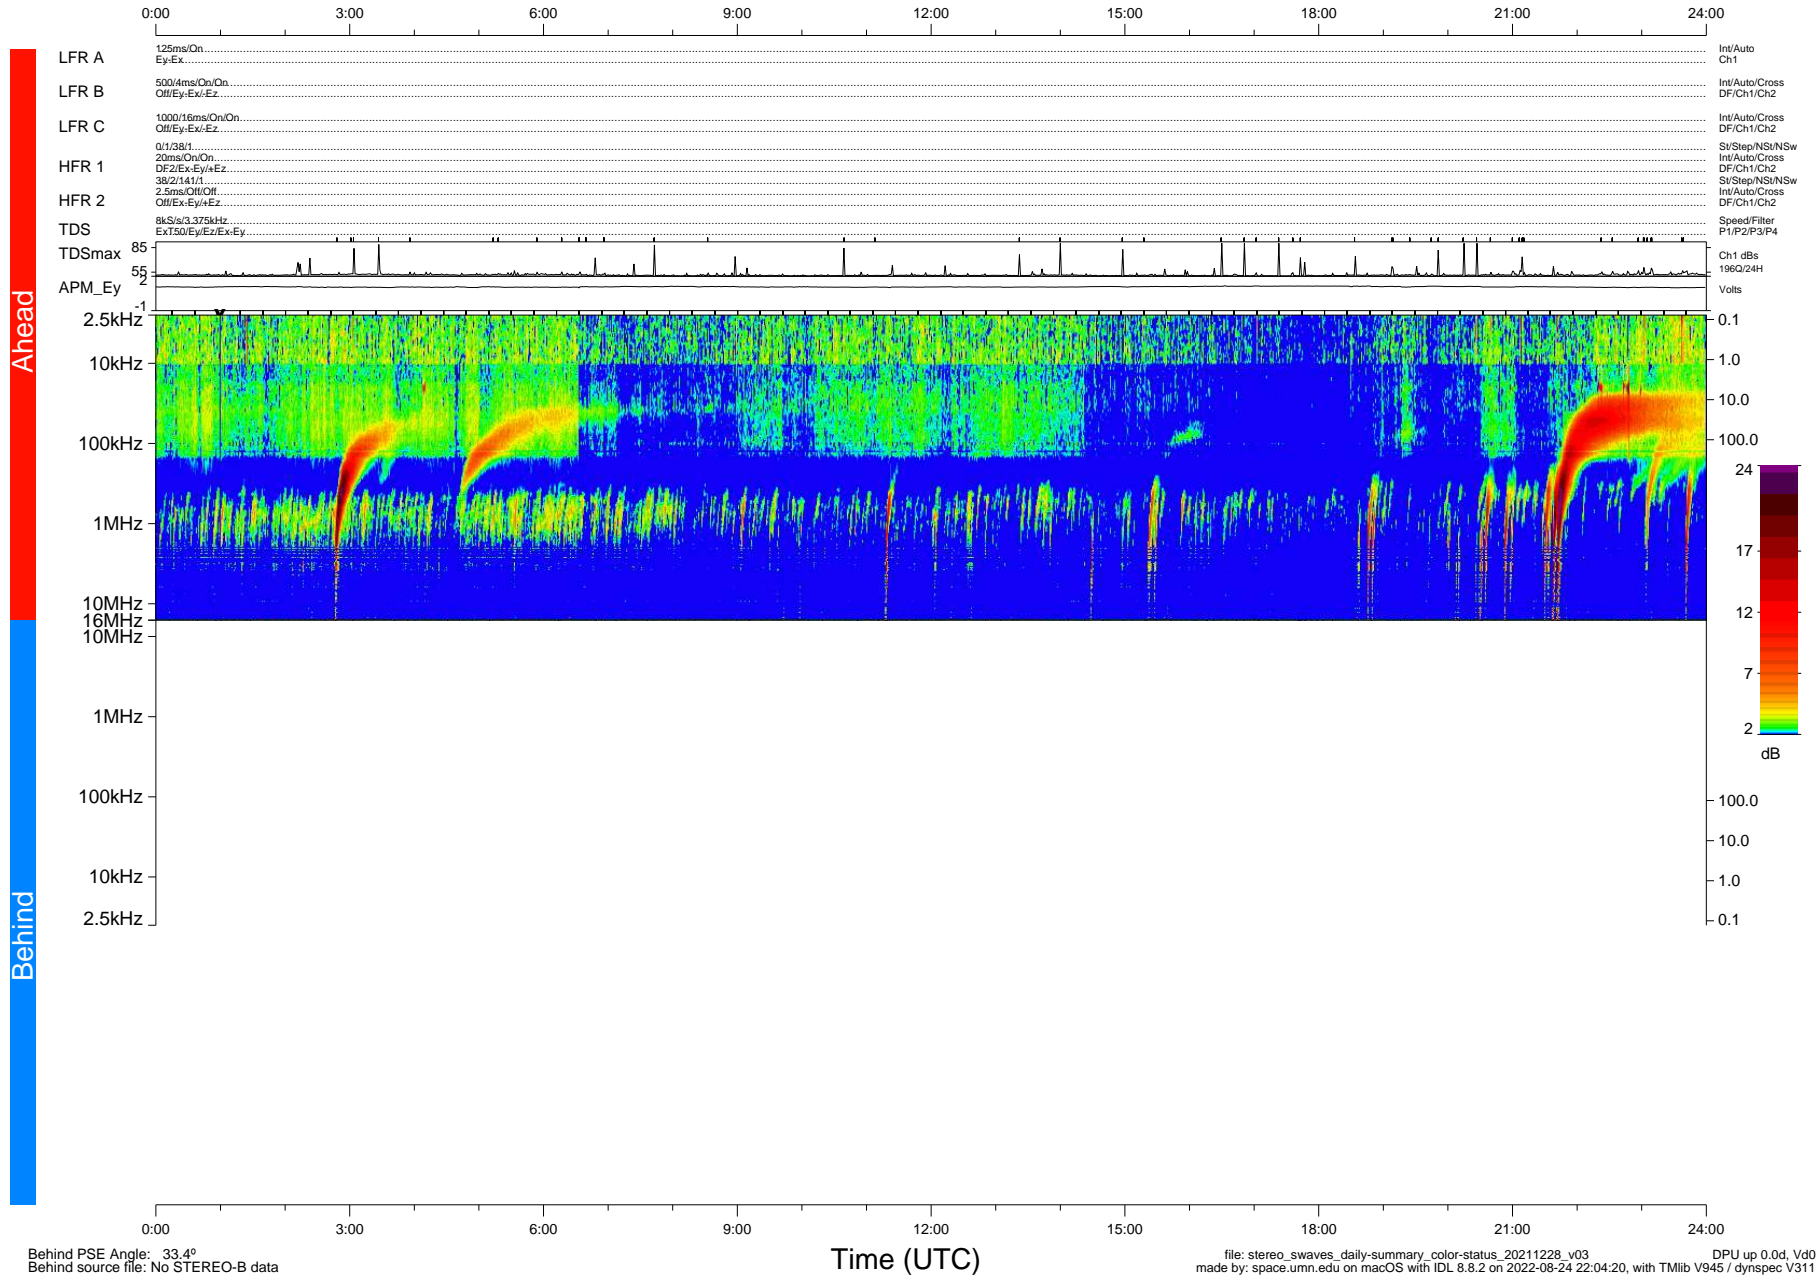

STEREO/WAVES Daily Summary - 28-Dec-2021 (DOY 362)

Ahead source file: swaves_ahead_2021_362_1_06.fin (Recovery: 100.0% HK, 81% PKts)
 Ahead PSE Angle: -35.5°

DPU up 2365.9d, V412d40

Behind PSE Angle: 33.4°
 Behind source file: No STEREO-B data

Time (UTC)

file: stereo_swaves_daily-summary_color-status_20211228_v03 DPU up 0.0d, Vd0
 made by: space.umn.edu on macOS with IDL 8.8.2 on 2022-08-24 22:04:20, with Tlib V945 / dynspec V311