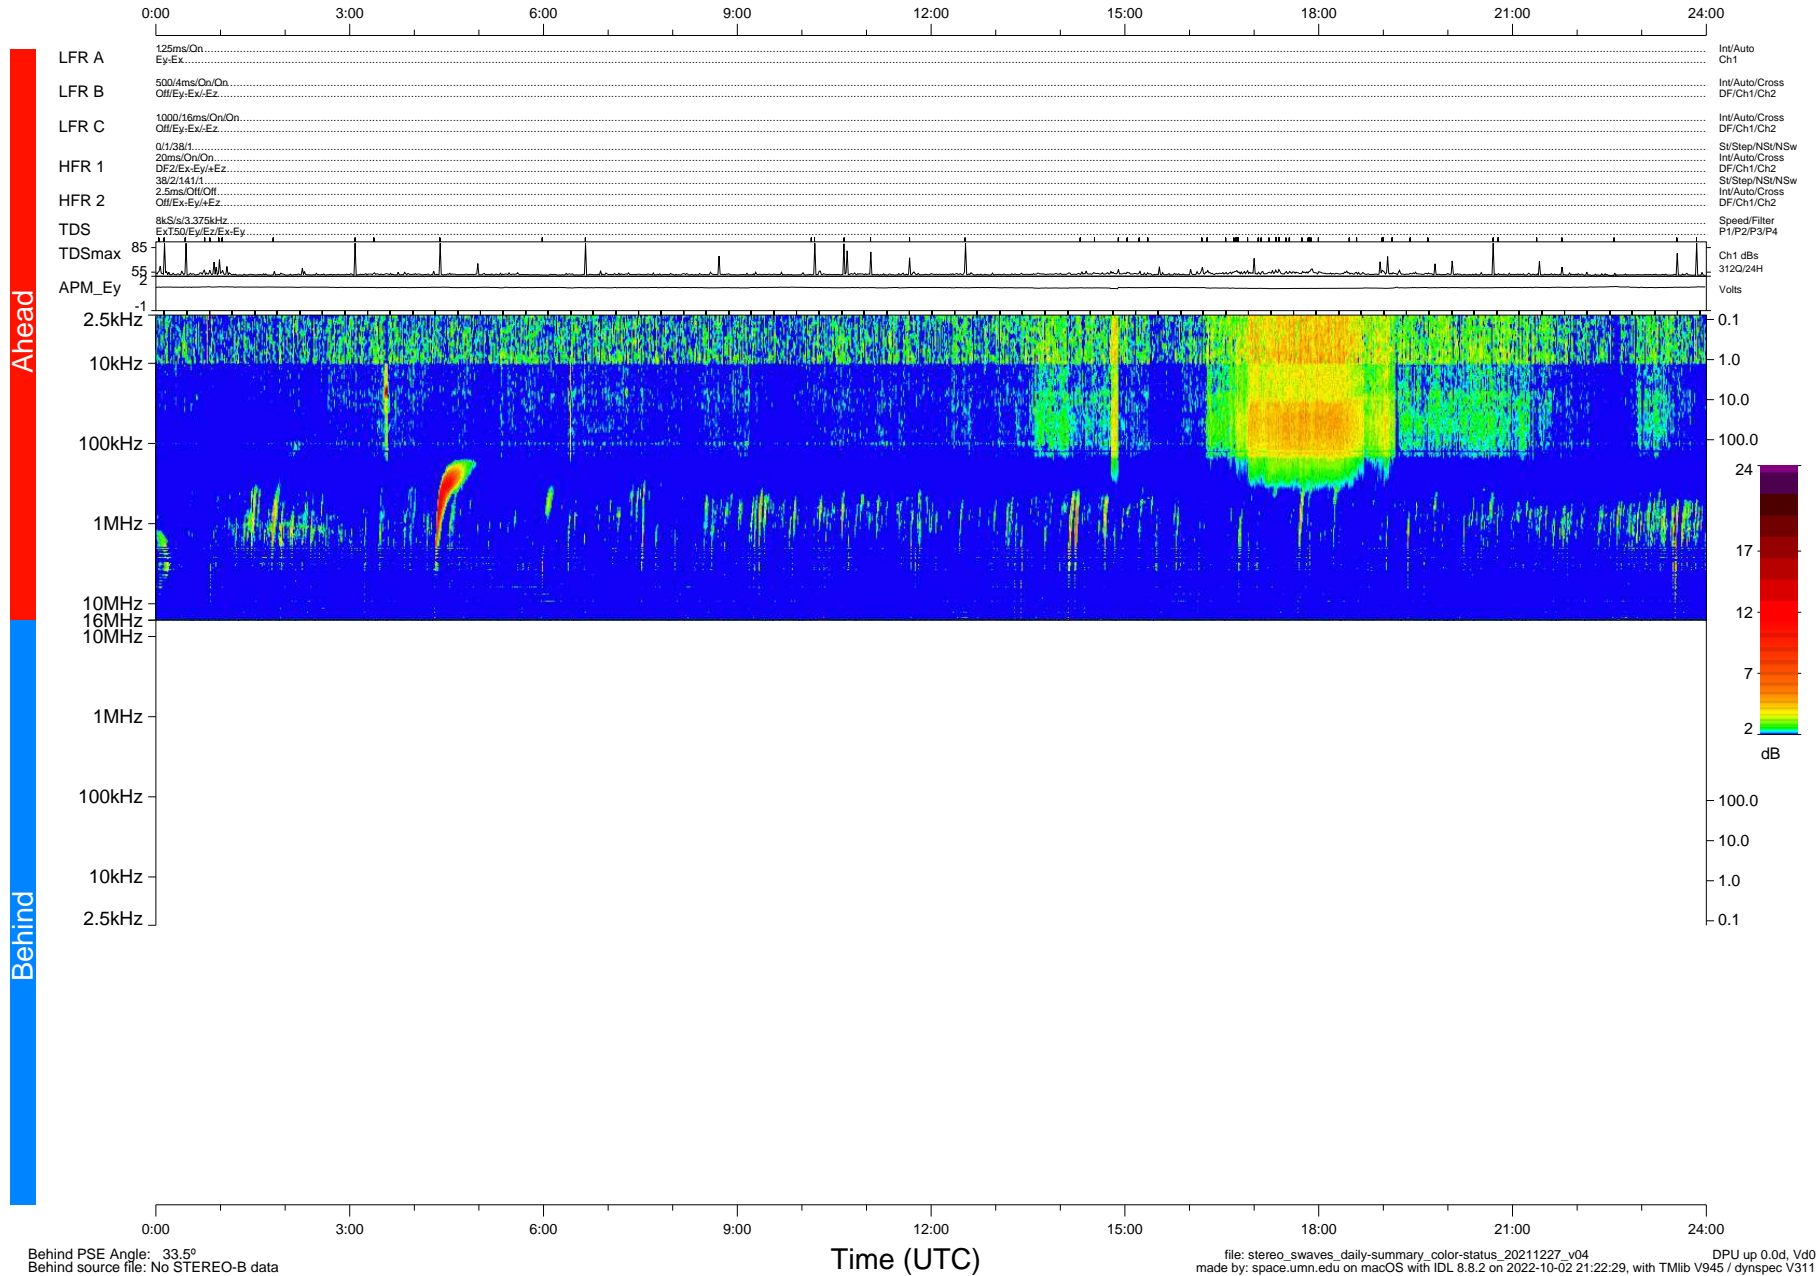

STEREO/WAVES Daily Summary - 27-Dec-2021 (DOY 361)

Ahead source file: swaves_ahead_2021_361_1_06.fin (Recovery: 100.0% HK, 98% Pkts)
 Ahead PSE Angle: -35.5°

DPU up 2364.9d, V412d40

Behind PSE Angle: 33.5°
 Behind source file: No STEREO-B data

file: stereo_swaves_daily-summary_color-status_20211227_v04
 made by: space.umn.edu on macOS with IDL 8.8.2 on 2022-10-02 21:22:29, with Tlib V945 / dynspec V311
 DPU up 0.0d, Vd0