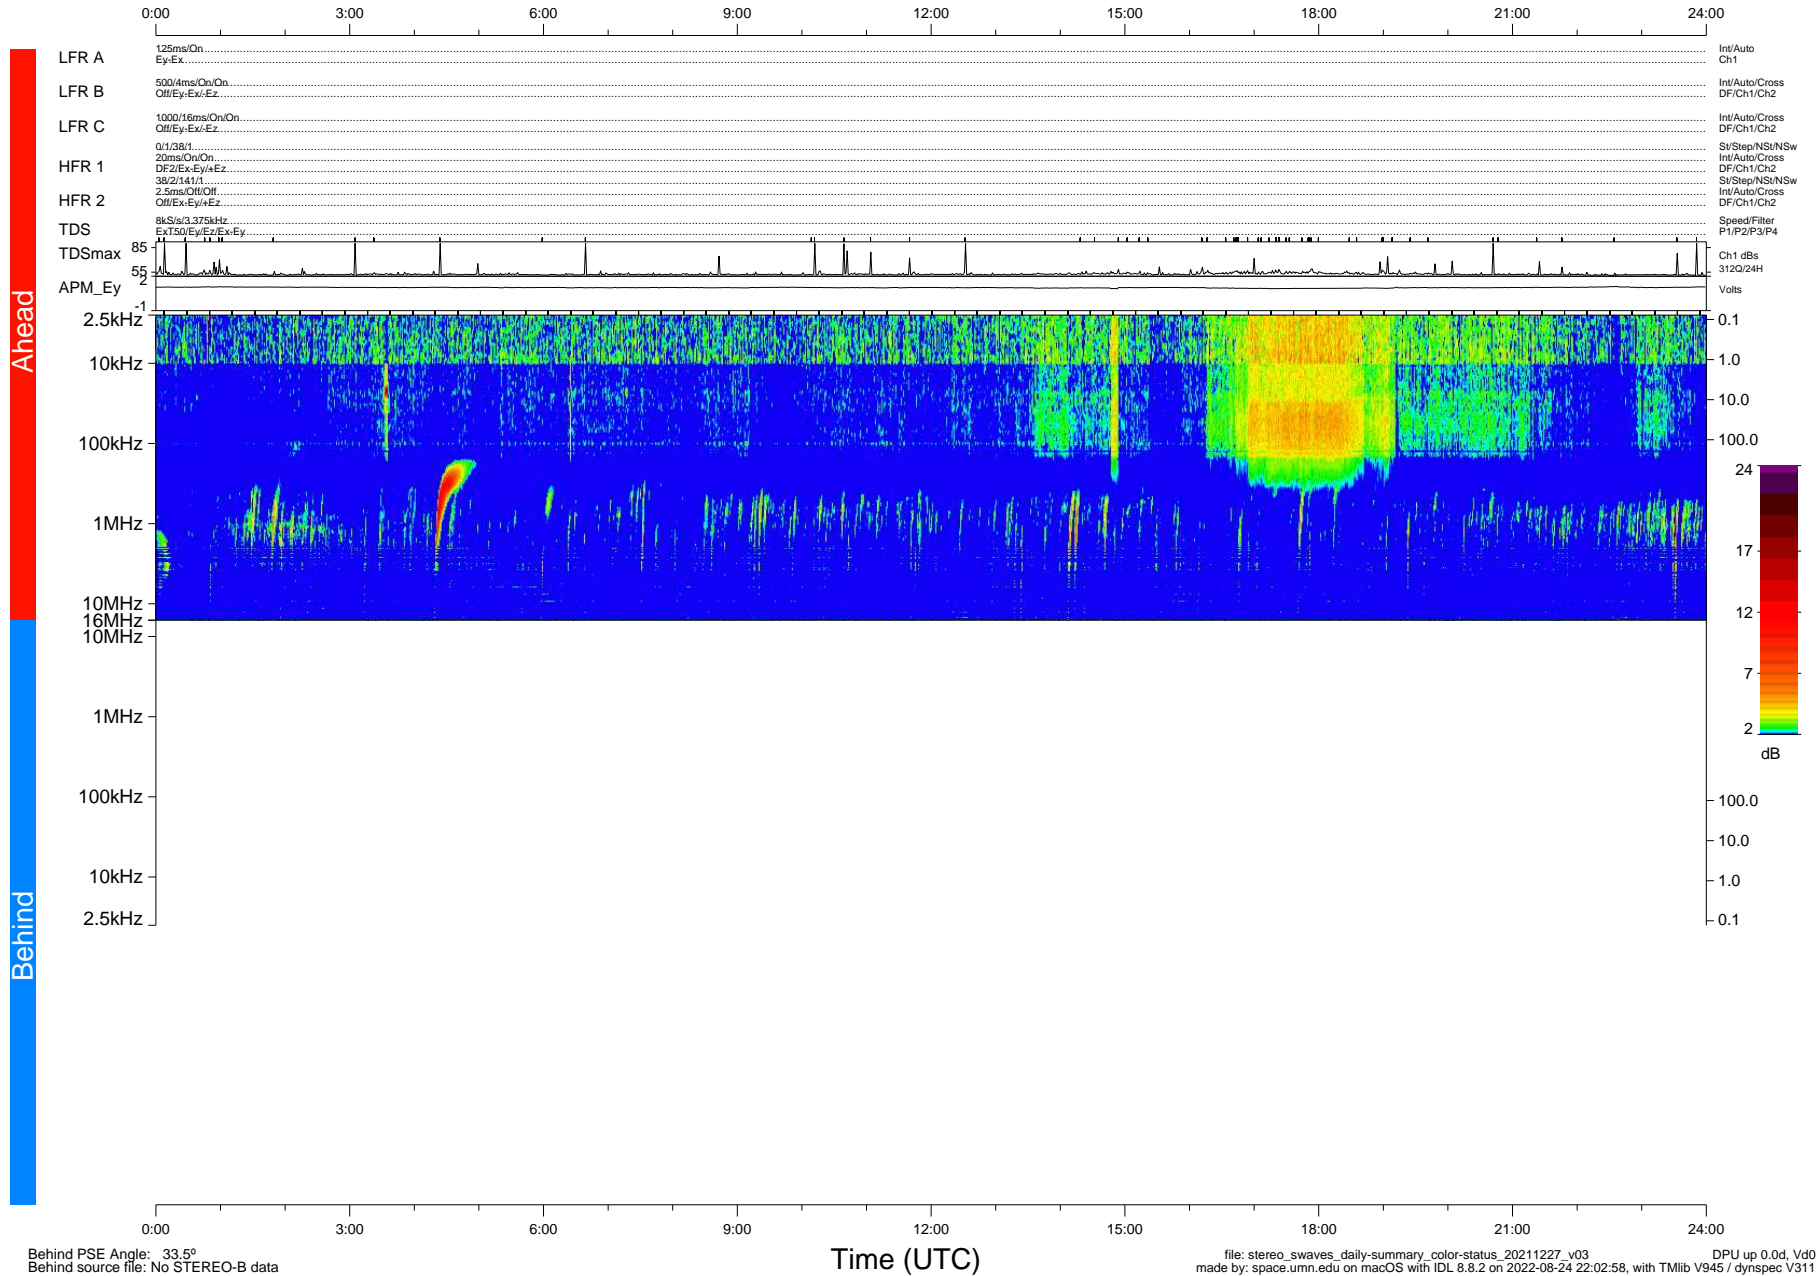

# STEREO/WAVES Daily Summary - 27-Dec-2021 (DOY 361)

Ahead source file: swaves\_ahead\_2021\_361\_1\_06.fin (Recovery: 100.0% HK, 98% Pkts)  
 Ahead PSE Angle: -35.5°

DPU up 2364.9d, V412d40

Behind PSE Angle: 33.5°  
 Behind source file: No STEREO-B data

file: stereo\_swaves\_daily-summary\_color-status\_20211227\_v03  
 made by: space.umn.edu on macOS with IDL 8.8.2 on 2022-08-24 22:02:58, with Tlib V945 / dynspec V311  
 DPU up 0.0d, Vd0