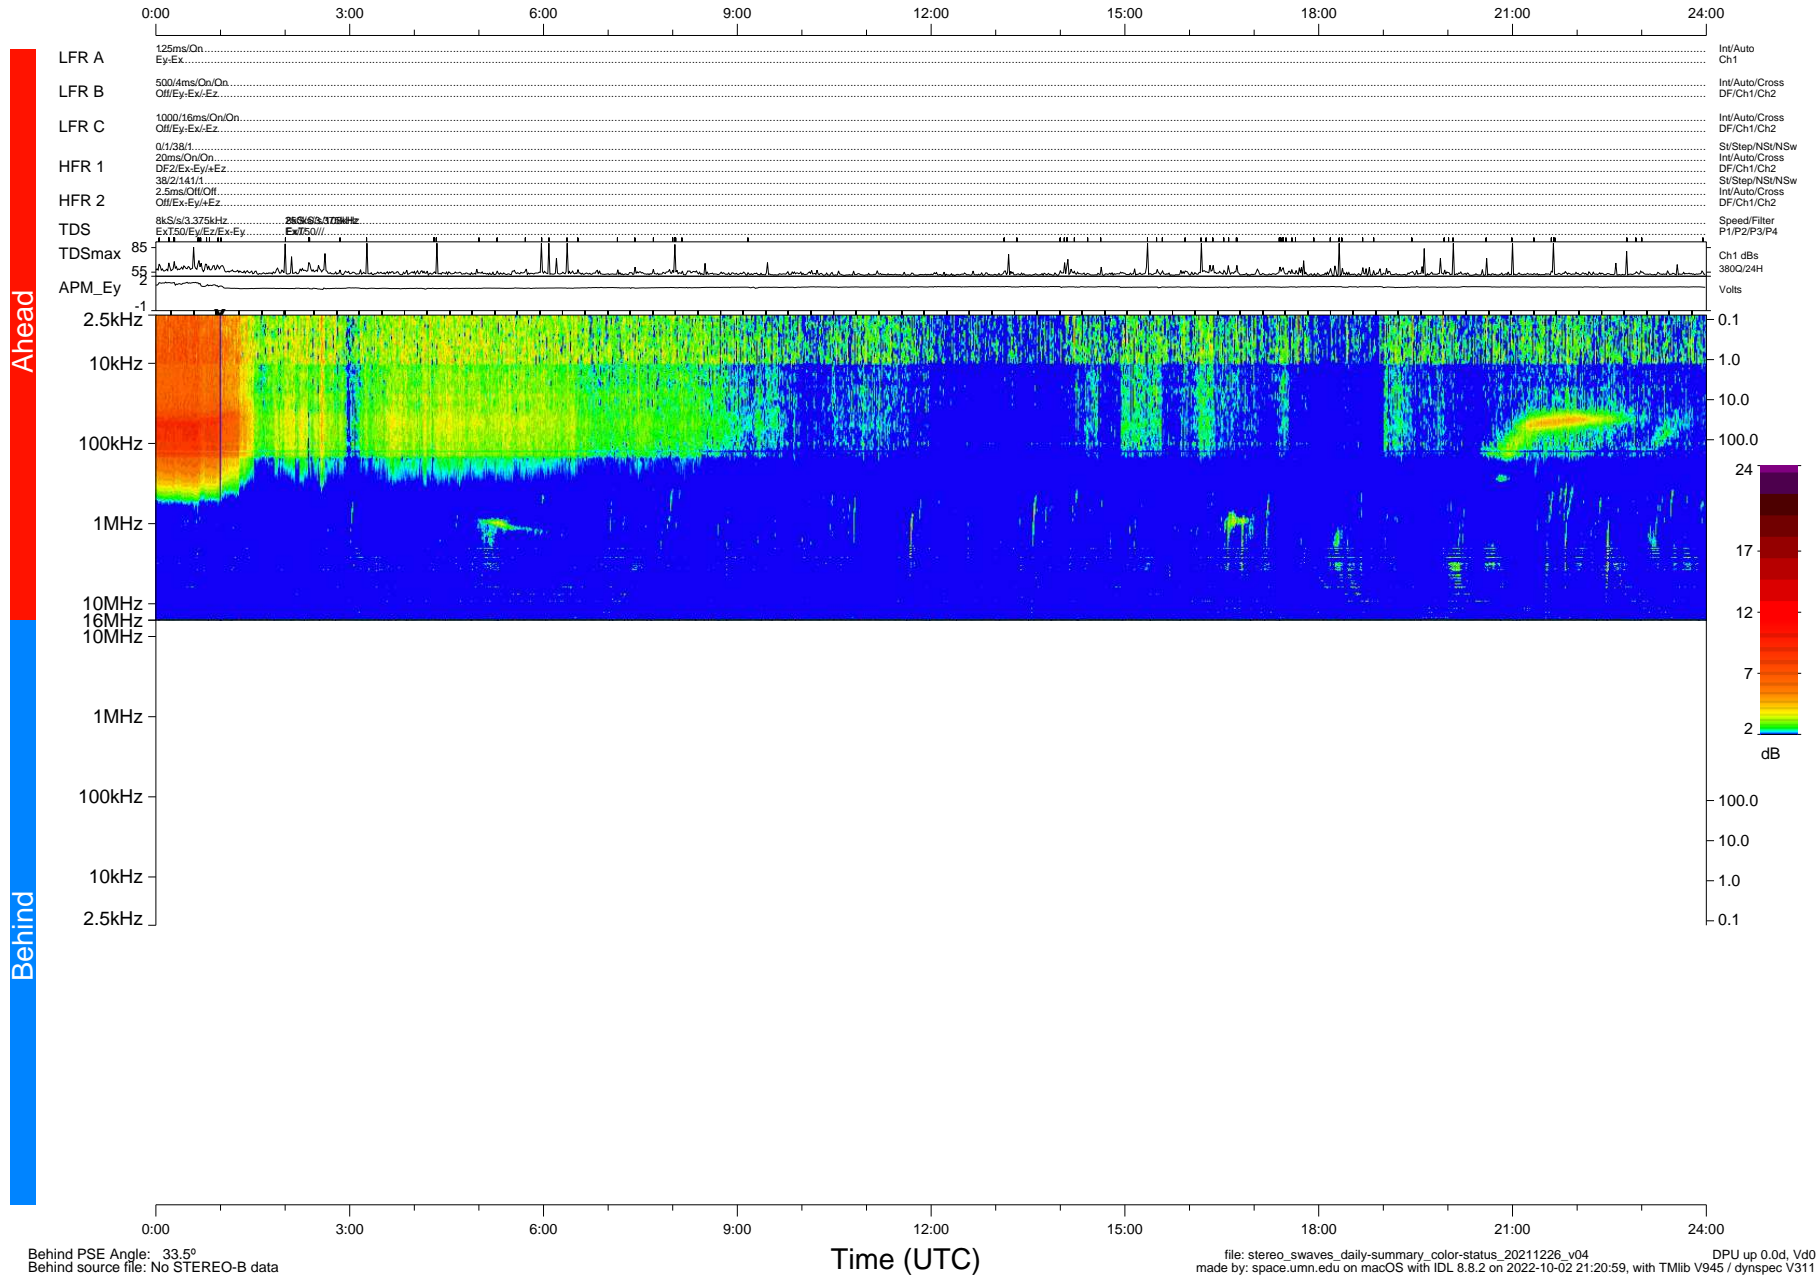

STEREO/WAVES Daily Summary - 26-Dec-2021 (DOY 360)

Ahead source file: swaves_ahead_2021_360_1_05.fin (Recovery: 100.0% HK, 108% Pkts)
 Ahead PSE Angle: -35.5°

DPU up 2363.9d, V412d40

Behind PSE Angle: 33.5°
 Behind source file: No STEREO-B data

Time (UTC)

file: stereo_swaves_daily-summary_color-status_20211226_v04
 made by: space.umn.edu on macOS with IDL 8.8.2 on 2022-10-02 21:20:59, with Tlib V945 / dynspec V311
 DPU up 0.0d, Vd0