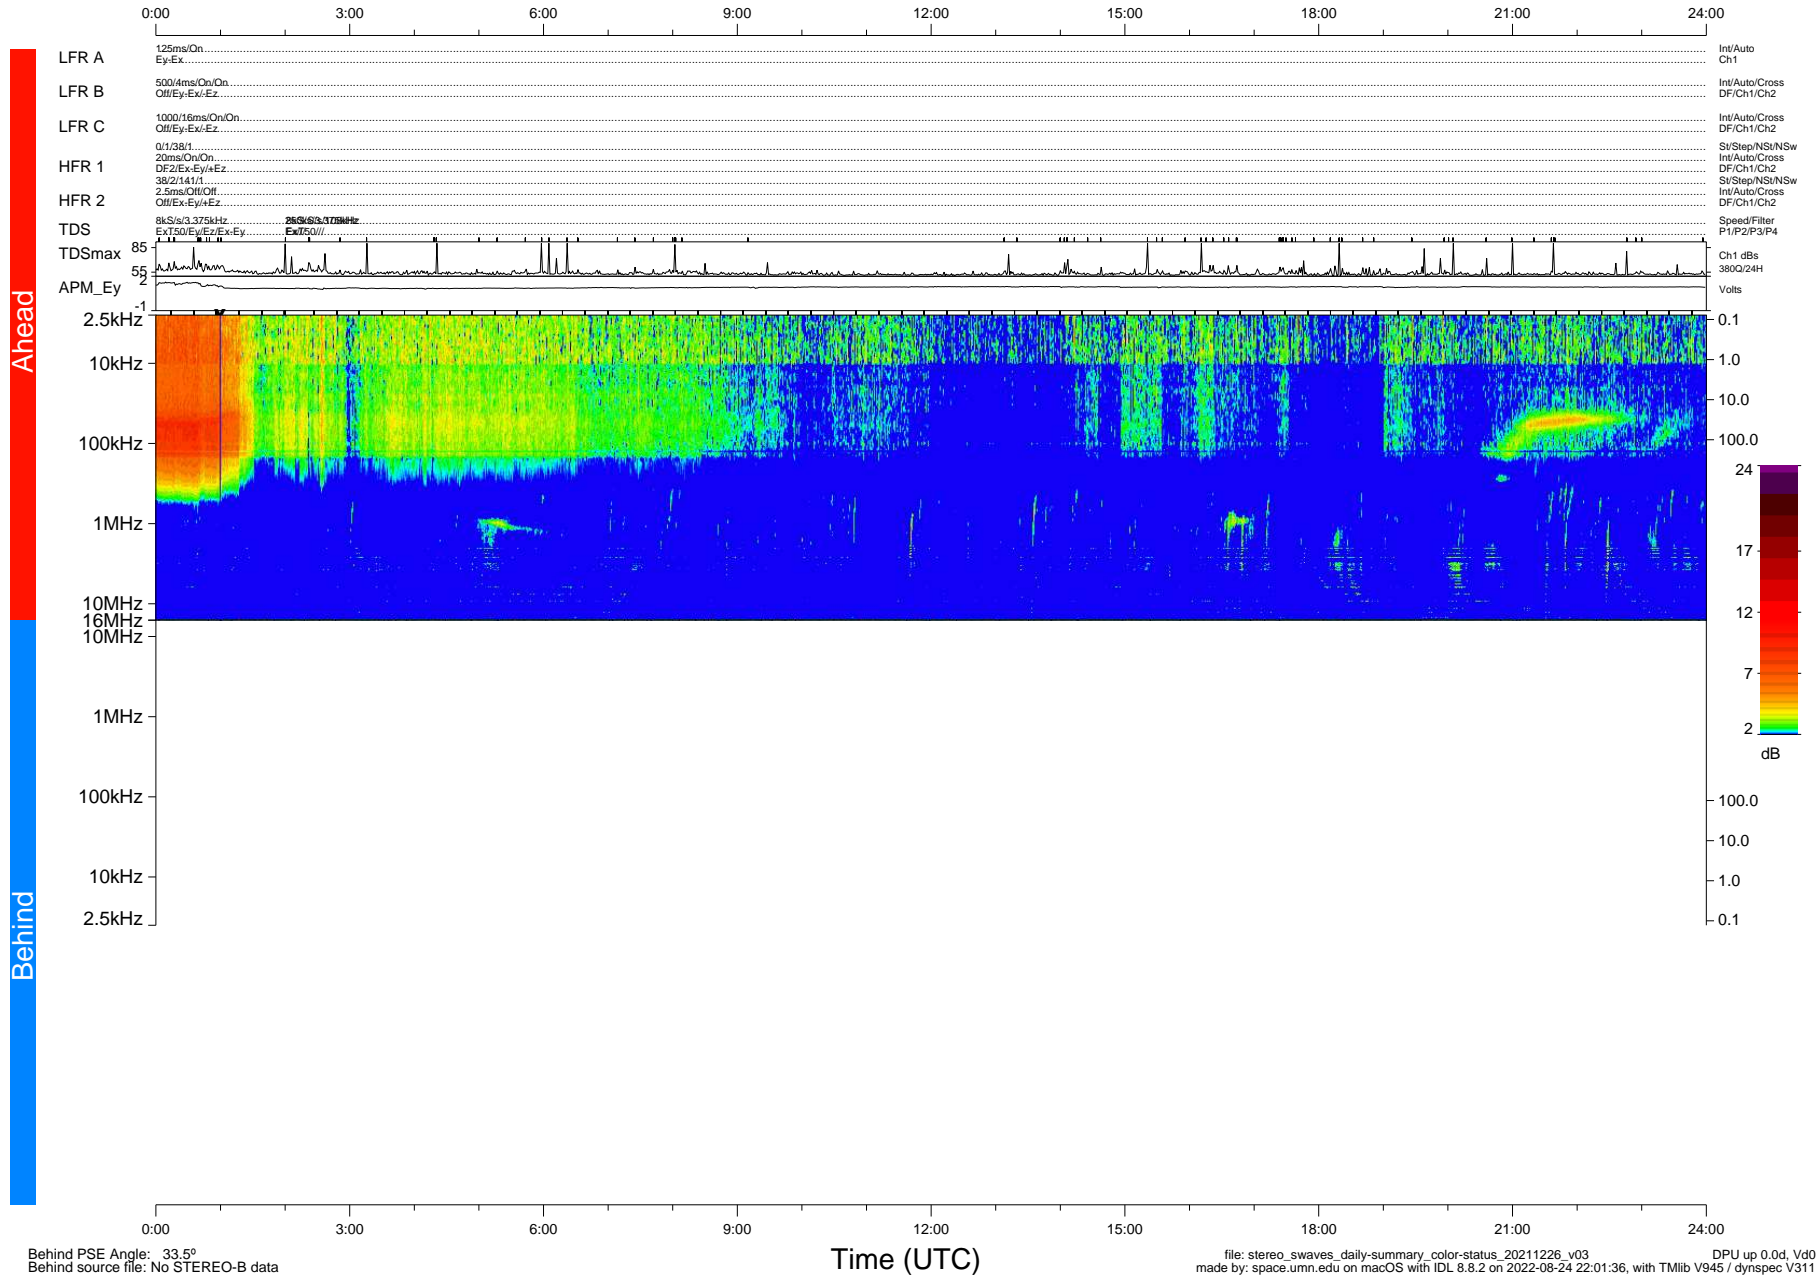

STEREO/WAVES Daily Summary - 26-Dec-2021 (DOY 360)

Ahead source file: swaves_ahead_2021_360_1_05.fin (Recovery: 100.0% HK, 108% Pkts)
 Ahead PSE Angle: -35.5°

DPU up 2363.9d, V412d40

Behind PSE Angle: 33.5°
 Behind source file: No STEREO-B data

file: stereo_swaves_daily-summary_color-status_20211226_v03
 made by: space.umn.edu on macOS with IDL 8.8.2 on 2022-08-24 22:01:36, with Tlib V945 / dynspec V311
 DPU up 0.0d, Vd0