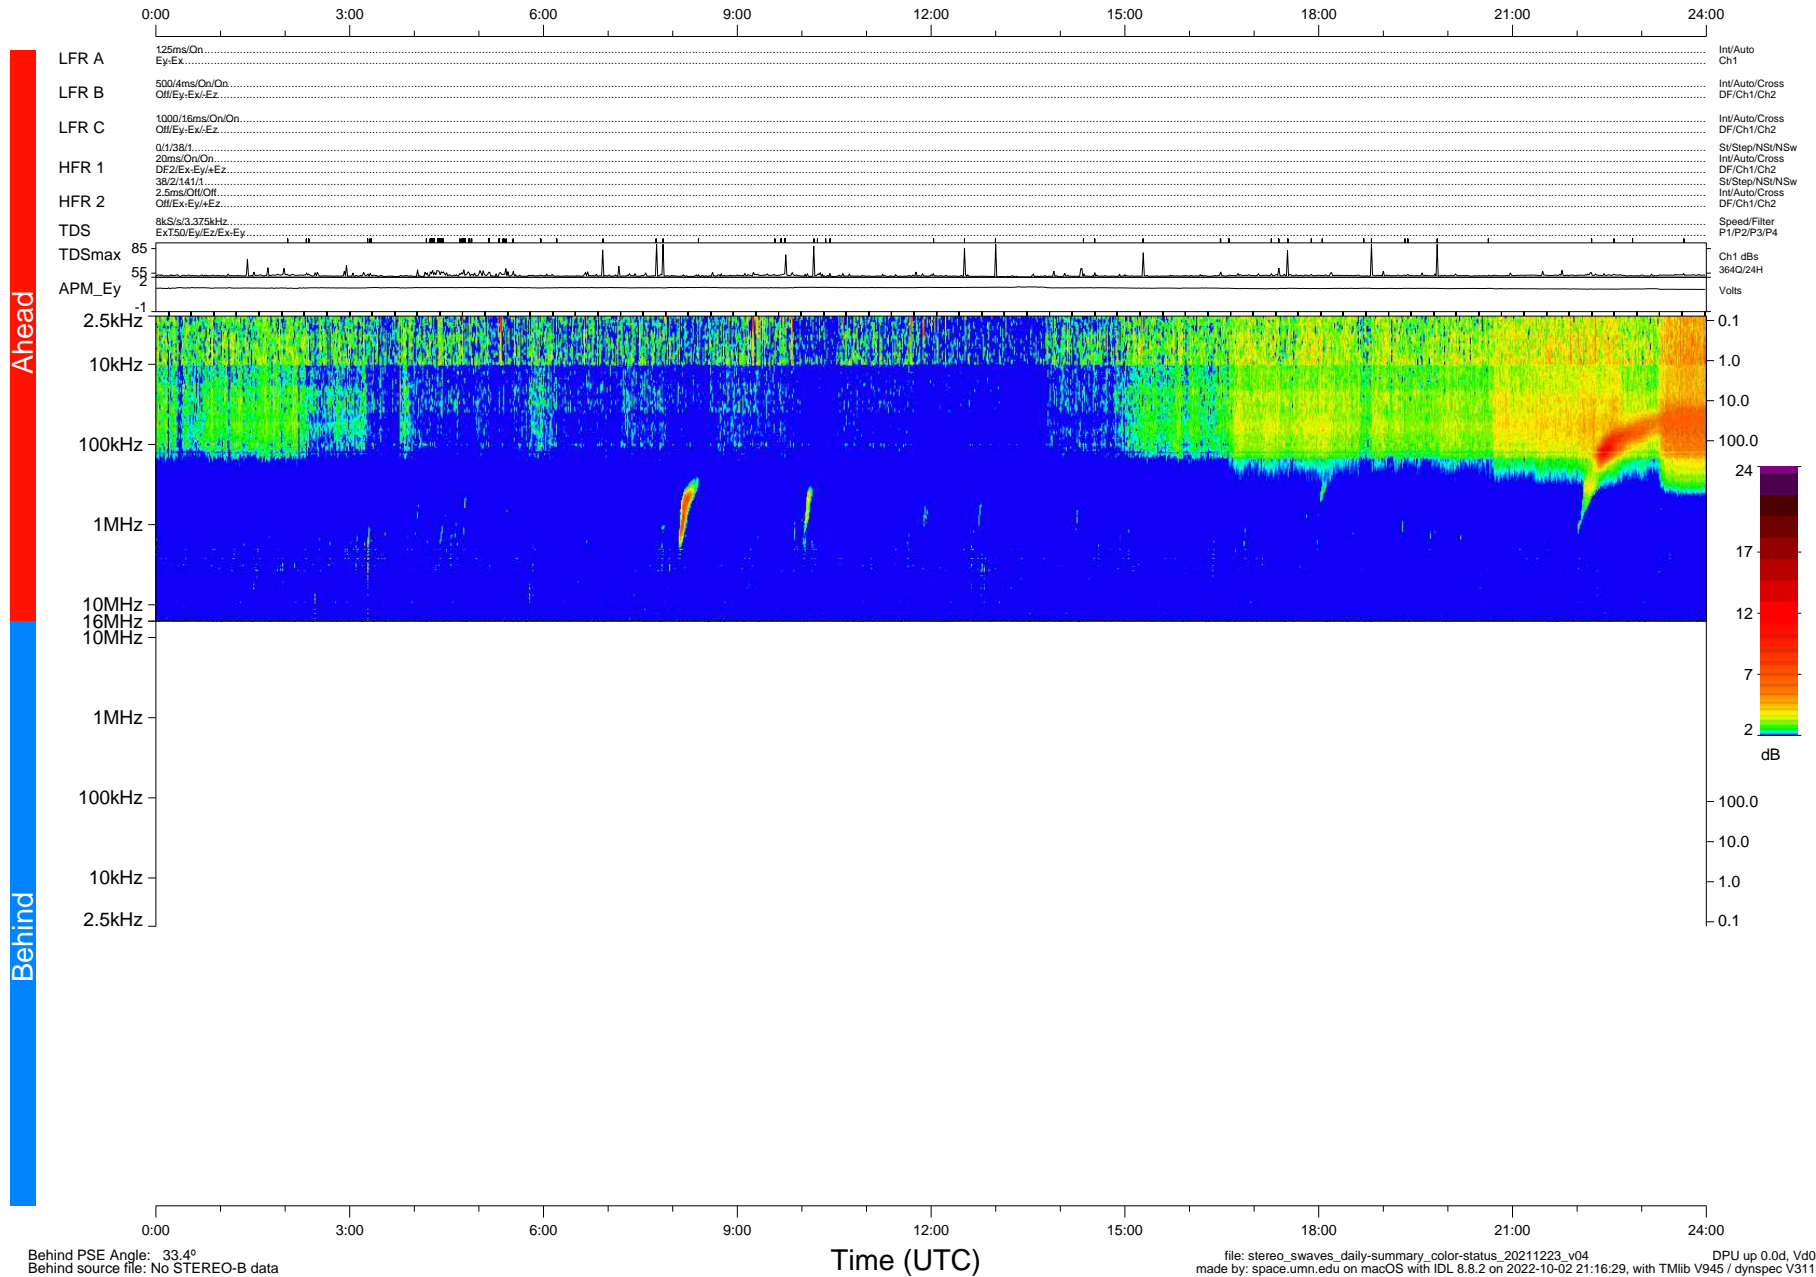

STEREO/WAVES Daily Summary - 23-Dec-2021 (DOY 357)

Ahead source file: swaves_ahead_2021_357_1_05.fin (Recovery: 100.0% HK, 106% Pkts)
 Ahead PSE Angle: -35.6°

DPU up 2360.9d, V412d40

Behind PSE Angle: 33.4°
 Behind source file: No STEREO-B data

file: stereo_swaves_daily-summary_color-status_20211223_v04
 made by: space.umn.edu on macOS with IDL 8.8.2 on 2022-10-02 21:16:29, with Tlib V945 / dynspec V311
 DPU up 0.0d, Vd0