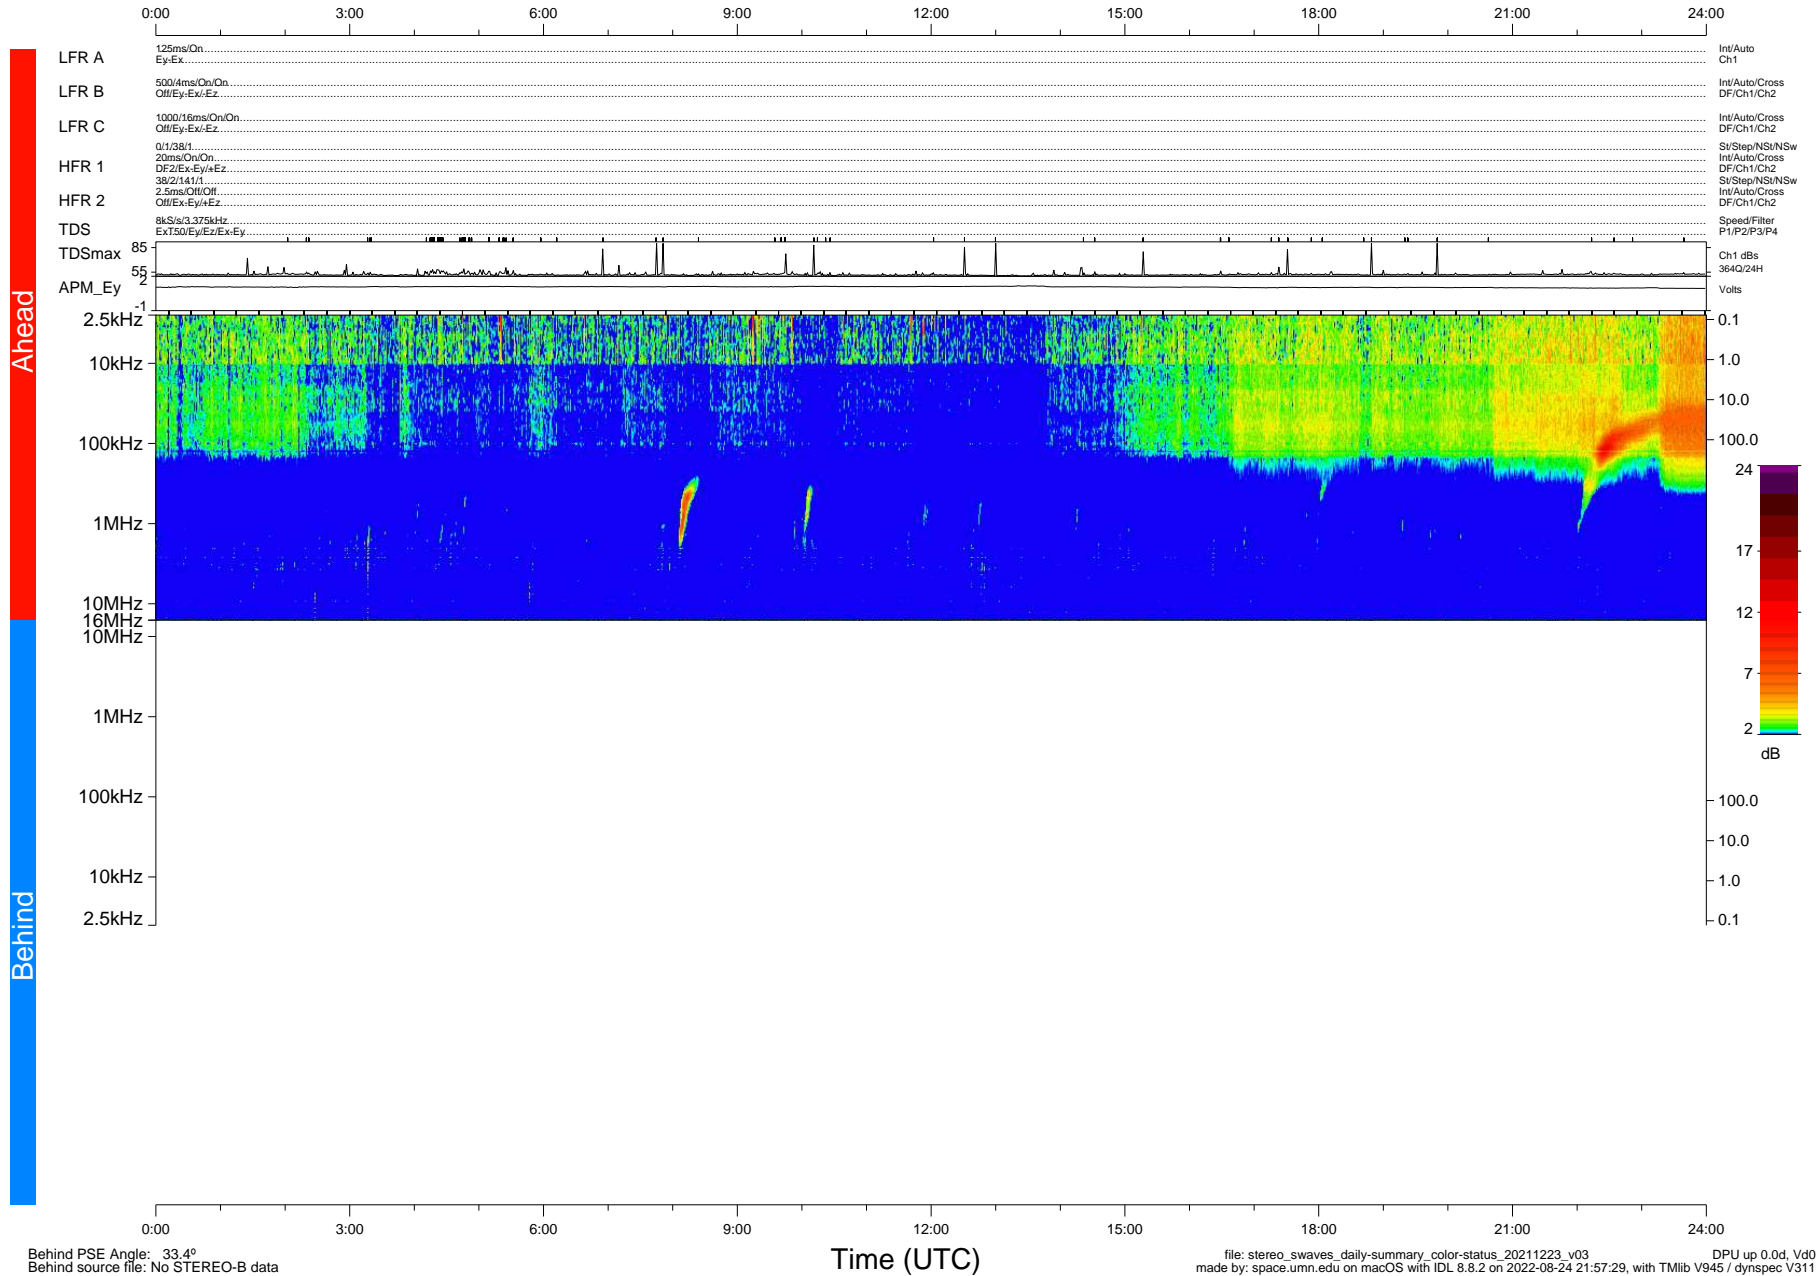

# STEREO/WAVES Daily Summary - 23-Dec-2021 (DOY 357)

Ahead source file: swaves\_ahead\_2021\_357\_1\_05.fin (Recovery: 100.0% HK, 106% Pkts)  
 Ahead PSE Angle: -35.6°

DPU up 2360.9d, V412d40

Behind PSE Angle: 33.4°  
 Behind source file: No STEREO-B data

file: stereo\_swaves\_daily-summary\_color-status\_20211223\_v03  
 made by: space.umn.edu on macOS with IDL 8.8.2 on 2022-08-24 21:57:29, with Tlib V945 / dynspec V311  
 DPU up 0.0d, Vd0