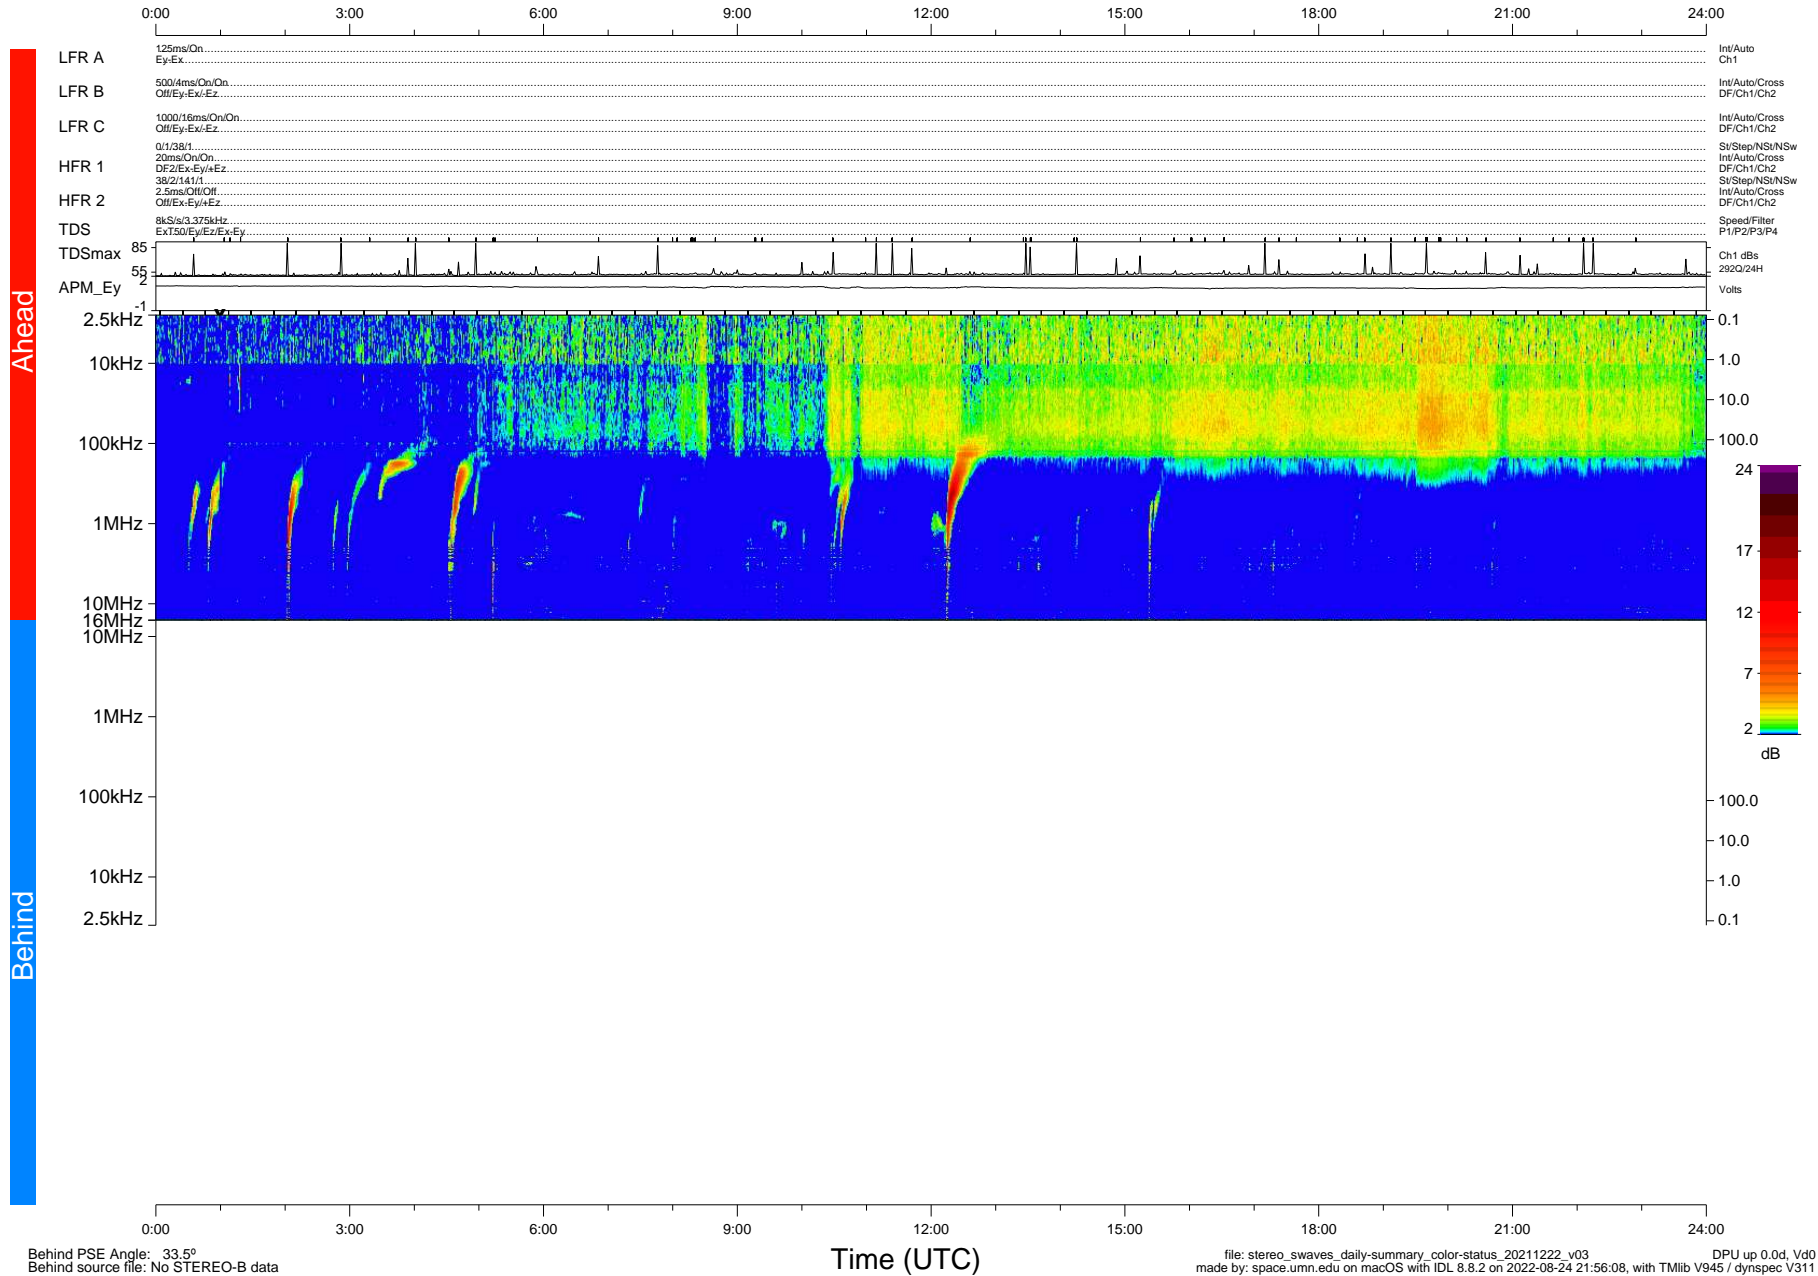

# STEREO/WAVES Daily Summary - 22-Dec-2021 (DOY 356)

Ahead source file: swaves\_ahead\_2021\_356\_1\_05.fin (Recovery: 100.0% HK, 95% PKts)  
 Ahead PSE Angle: -35.6°

DPU up 2359.9d, V412d40

Behind PSE Angle: 33.5°  
 Behind source file: No STEREO-B data

Time (UTC)

file: stereo\_swaves\_daily-summary\_color-status\_20211222\_v03  
 made by: space.umn.edu on macOS with IDL 8.8.2 on 2022-08-24 21:56:08, with Tlib V945 / dynspec V311  
 DPU up 0.0d, Vd0