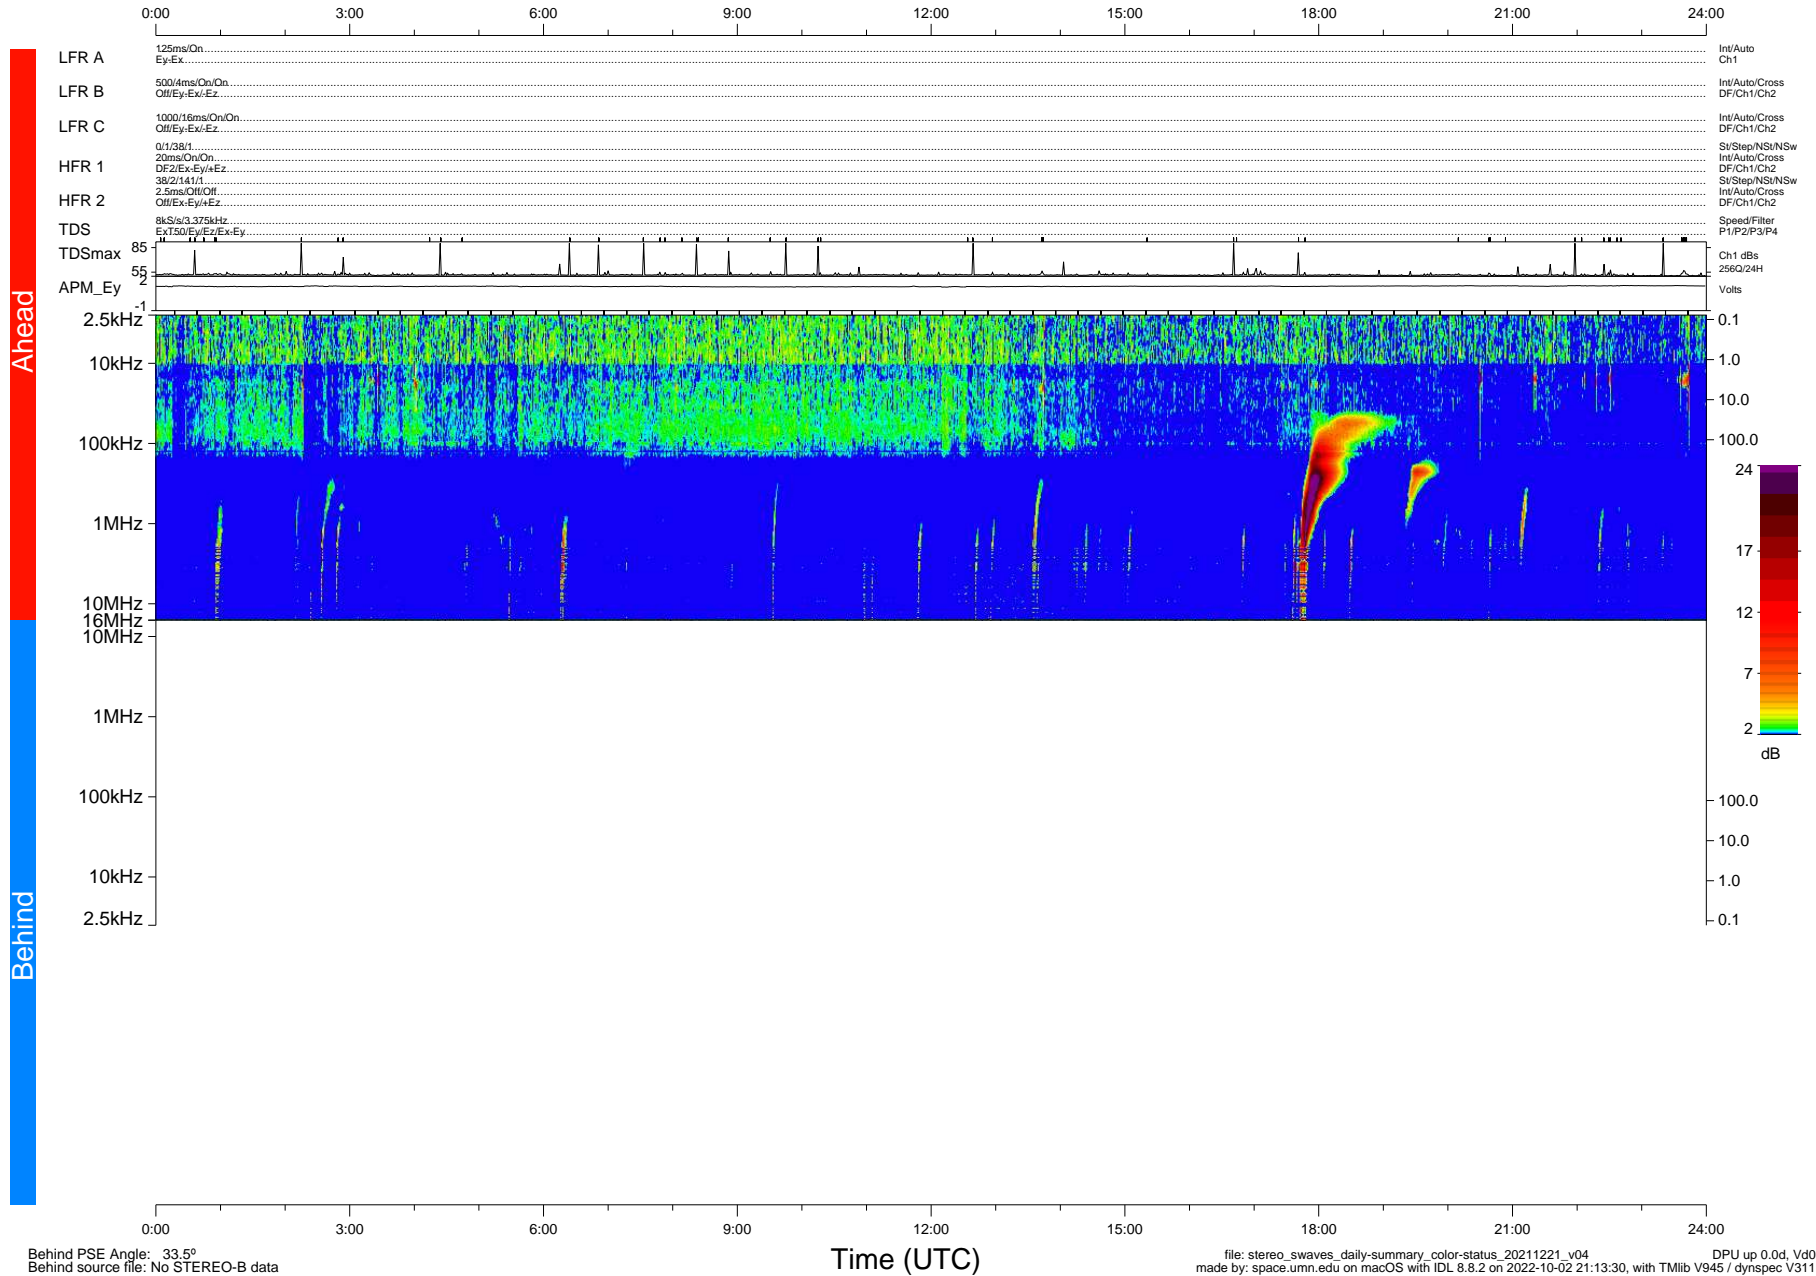

STEREO/WAVES Daily Summary - 21-Dec-2021 (DOY 355)

Ahead source file: swaves_ahead_2021_355_1_05.fin (Recovery: 100.0% HK, 90% Pkts)
 Ahead PSE Angle: -35.6°

DPU up 2358.9d, V412d40

Behind PSE Angle: 33.5°
 Behind source file: No STEREO-B data

file: stereo_swaves_daily-summary_color-status_20211221_v04
 made by: space.umn.edu on macOS with IDL 8.8.2 on 2022-10-02 21:13:30, with TLib V945 / dynspec V311
 DPU up 0.0d, Vd0