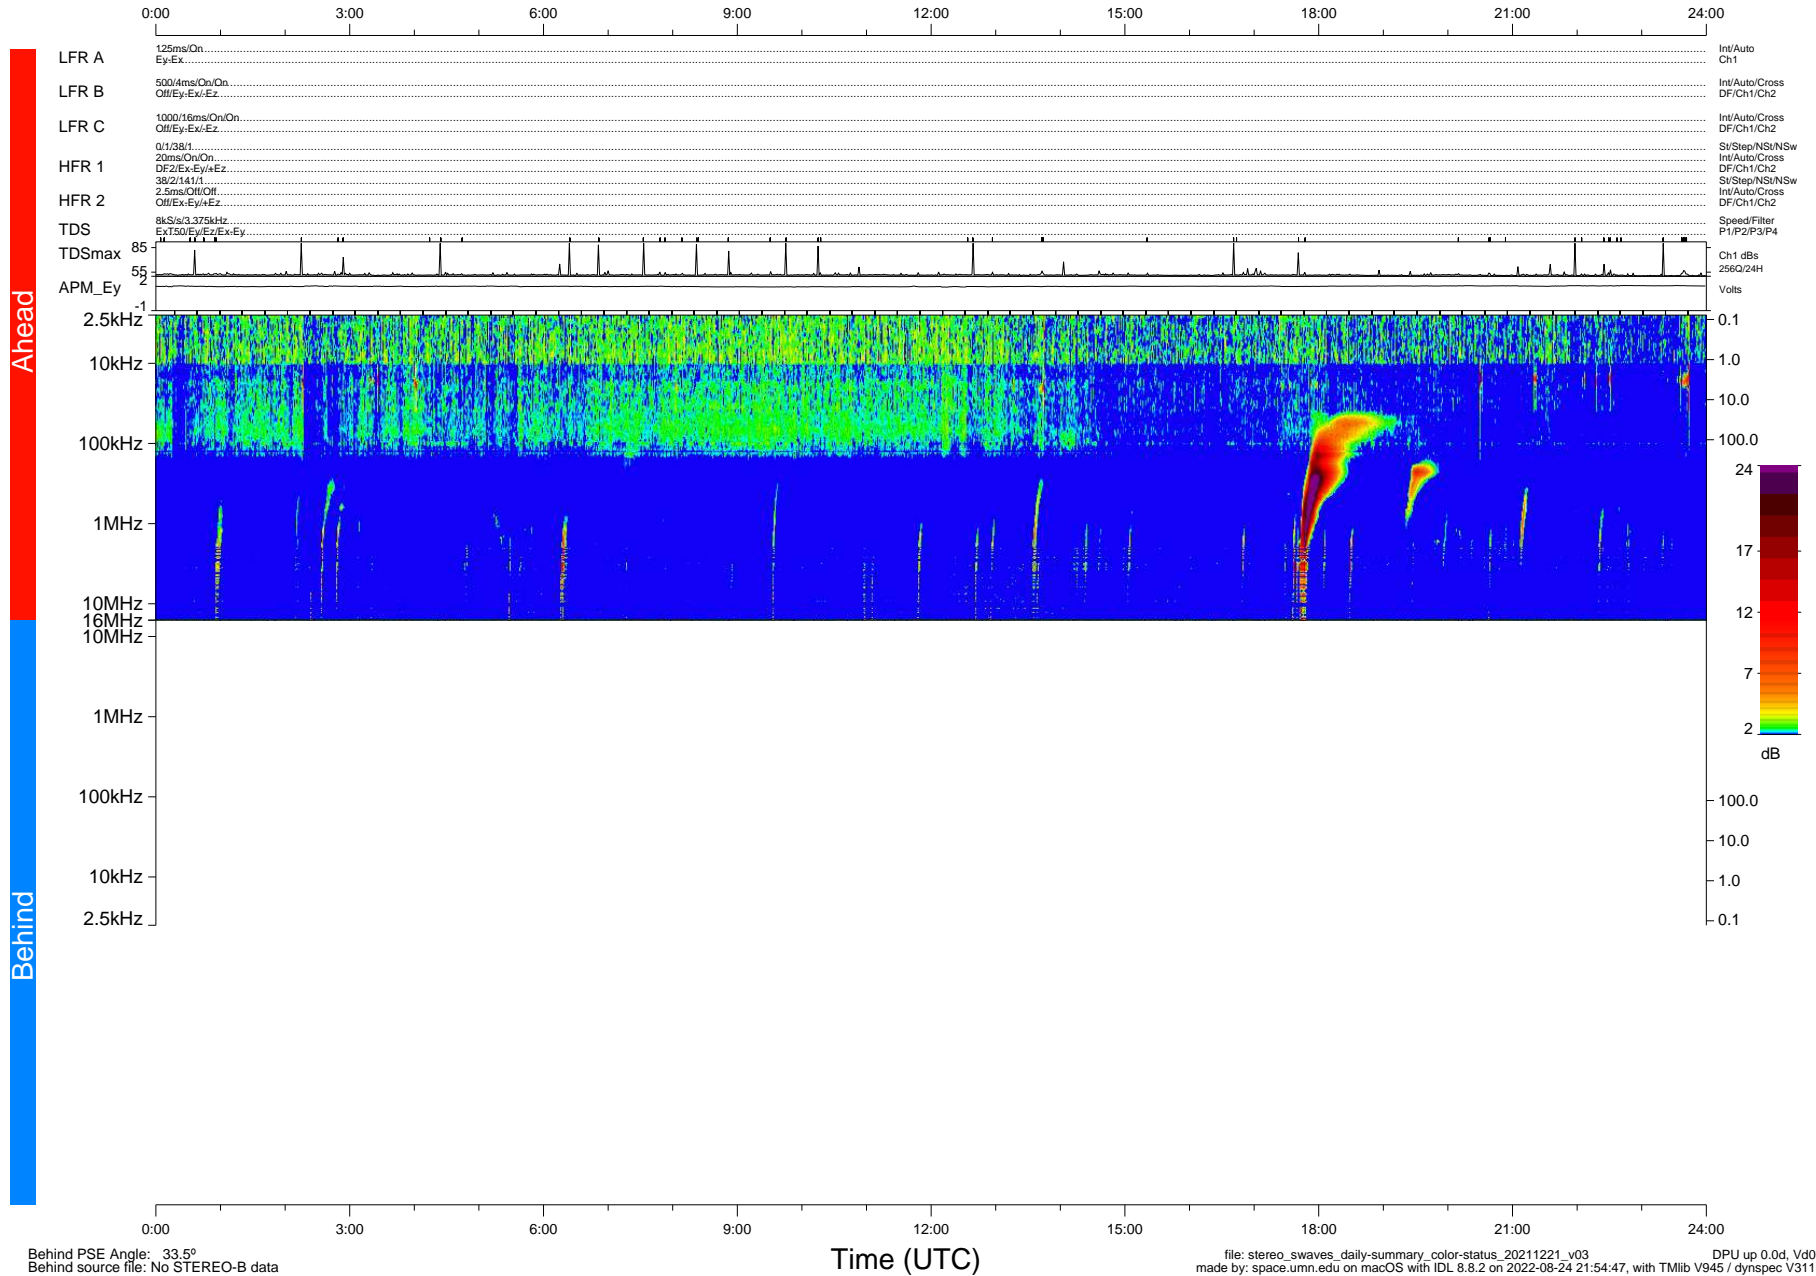

# STEREO/WAVES Daily Summary - 21-Dec-2021 (DOY 355)

Ahead source file: swaves\_ahead\_2021\_355\_1\_05.fin (Recovery: 100.0% HK, 90% Pkts)  
 Ahead PSE Angle: -35.6°

DPU up 2358.9d, V412d40

Behind PSE Angle: 33.5°  
 Behind source file: No STEREO-B data

file: stereo\_swaves\_daily-summary\_color-status\_20211221\_v03  
 made by: space.umn.edu on macOS with IDL 8.8.2 on 2022-08-24 21:54:47, with TMLib V945 / dynspec V311  
 DPU up 0.0d, Vd0