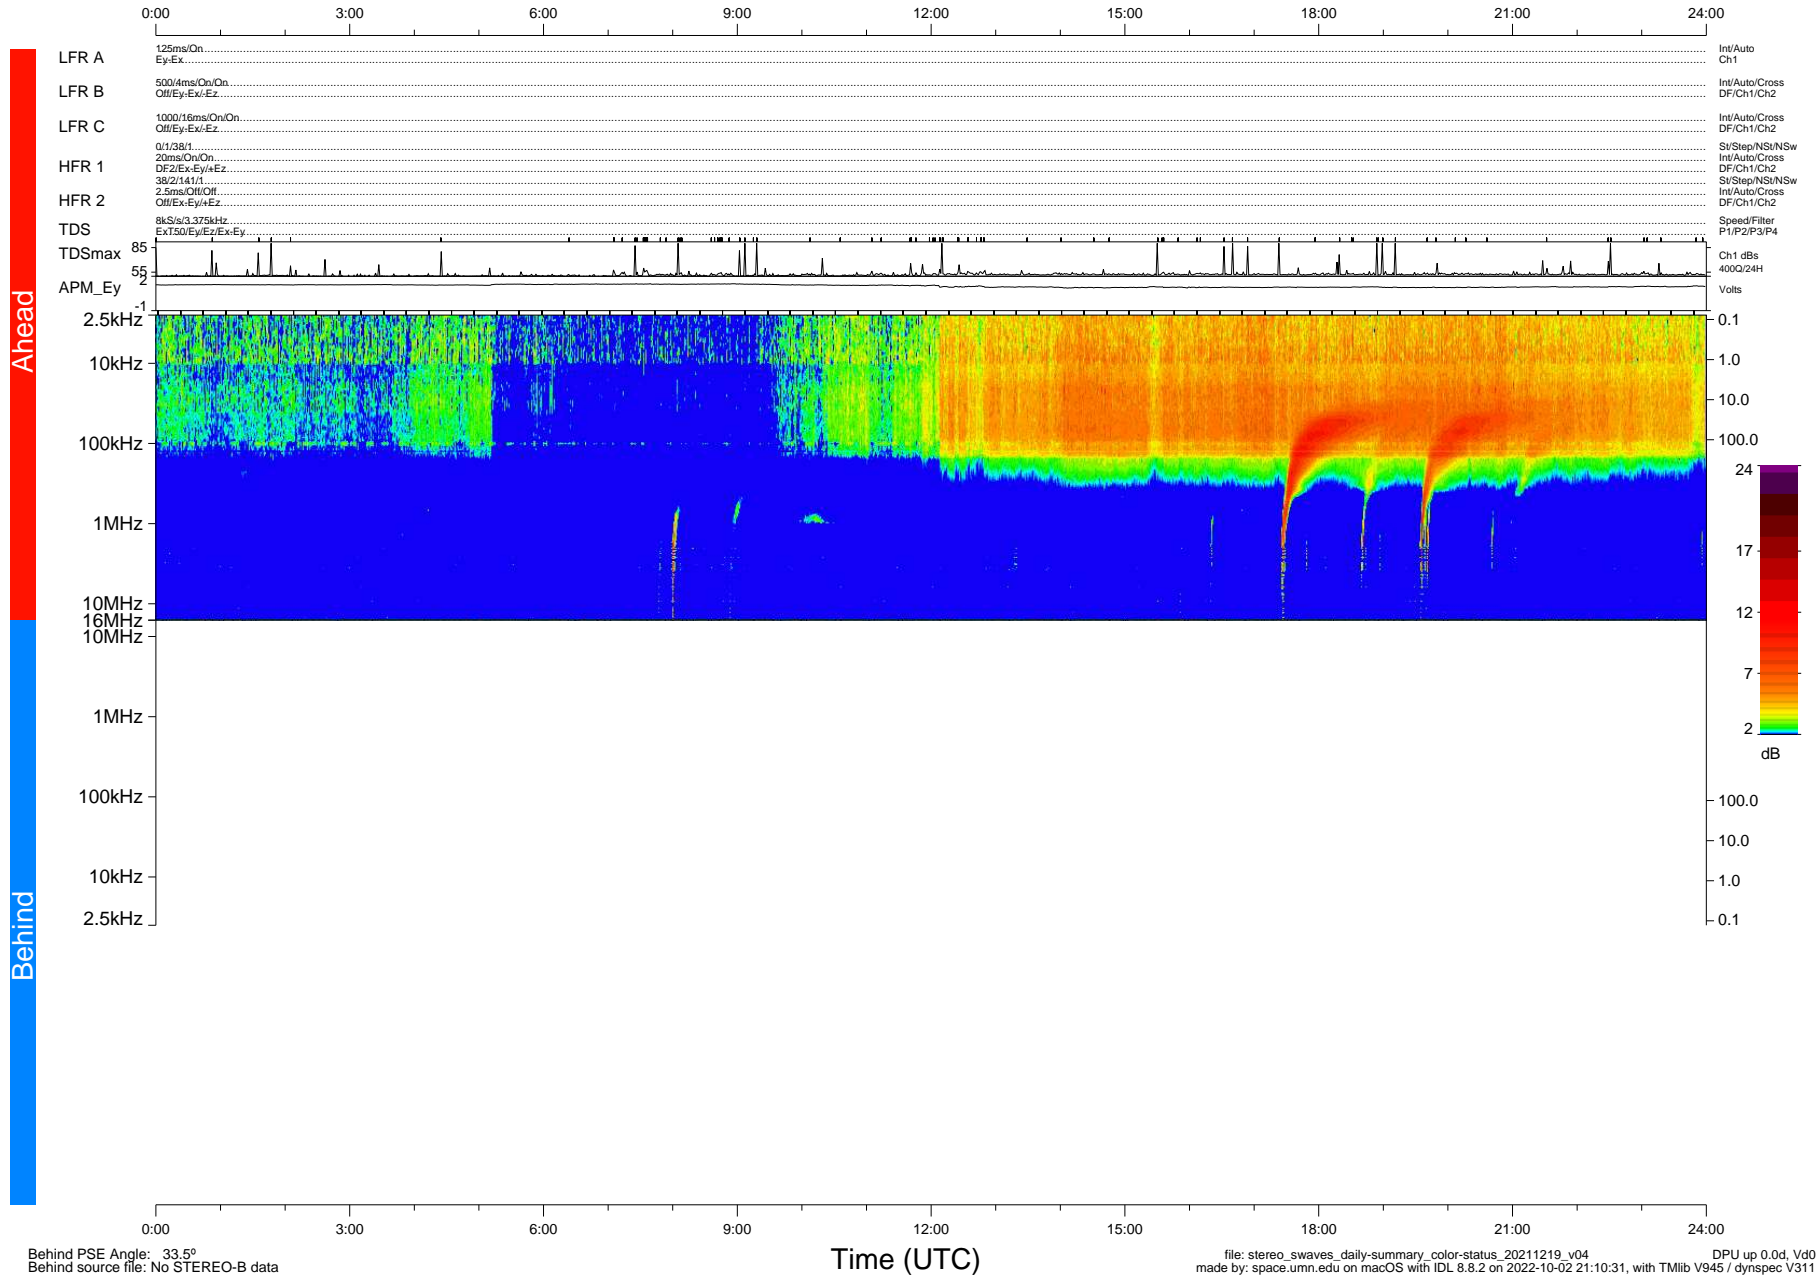

STEREO/WAVES Daily Summary - 19-Dec-2021 (DOY 353)

Ahead source file: swaves_ahead_2021_353_1_05.fin (Recovery: 100.0% HK, 111% Pkts)
 Ahead PSE Angle: -35.7°

DPU up 2356.9d, V412d40

Behind PSE Angle: 33.5°
 Behind source file: No STEREO-B data

file: stereo_swaves_daily-summary_color-status_20211219_v04
 made by: space.umn.edu on macOS with IDL 8.8.2 on 2022-10-02 21:10:31, with Tlib V945 / dynspec V311
 DPU up 0.0d, Vd0