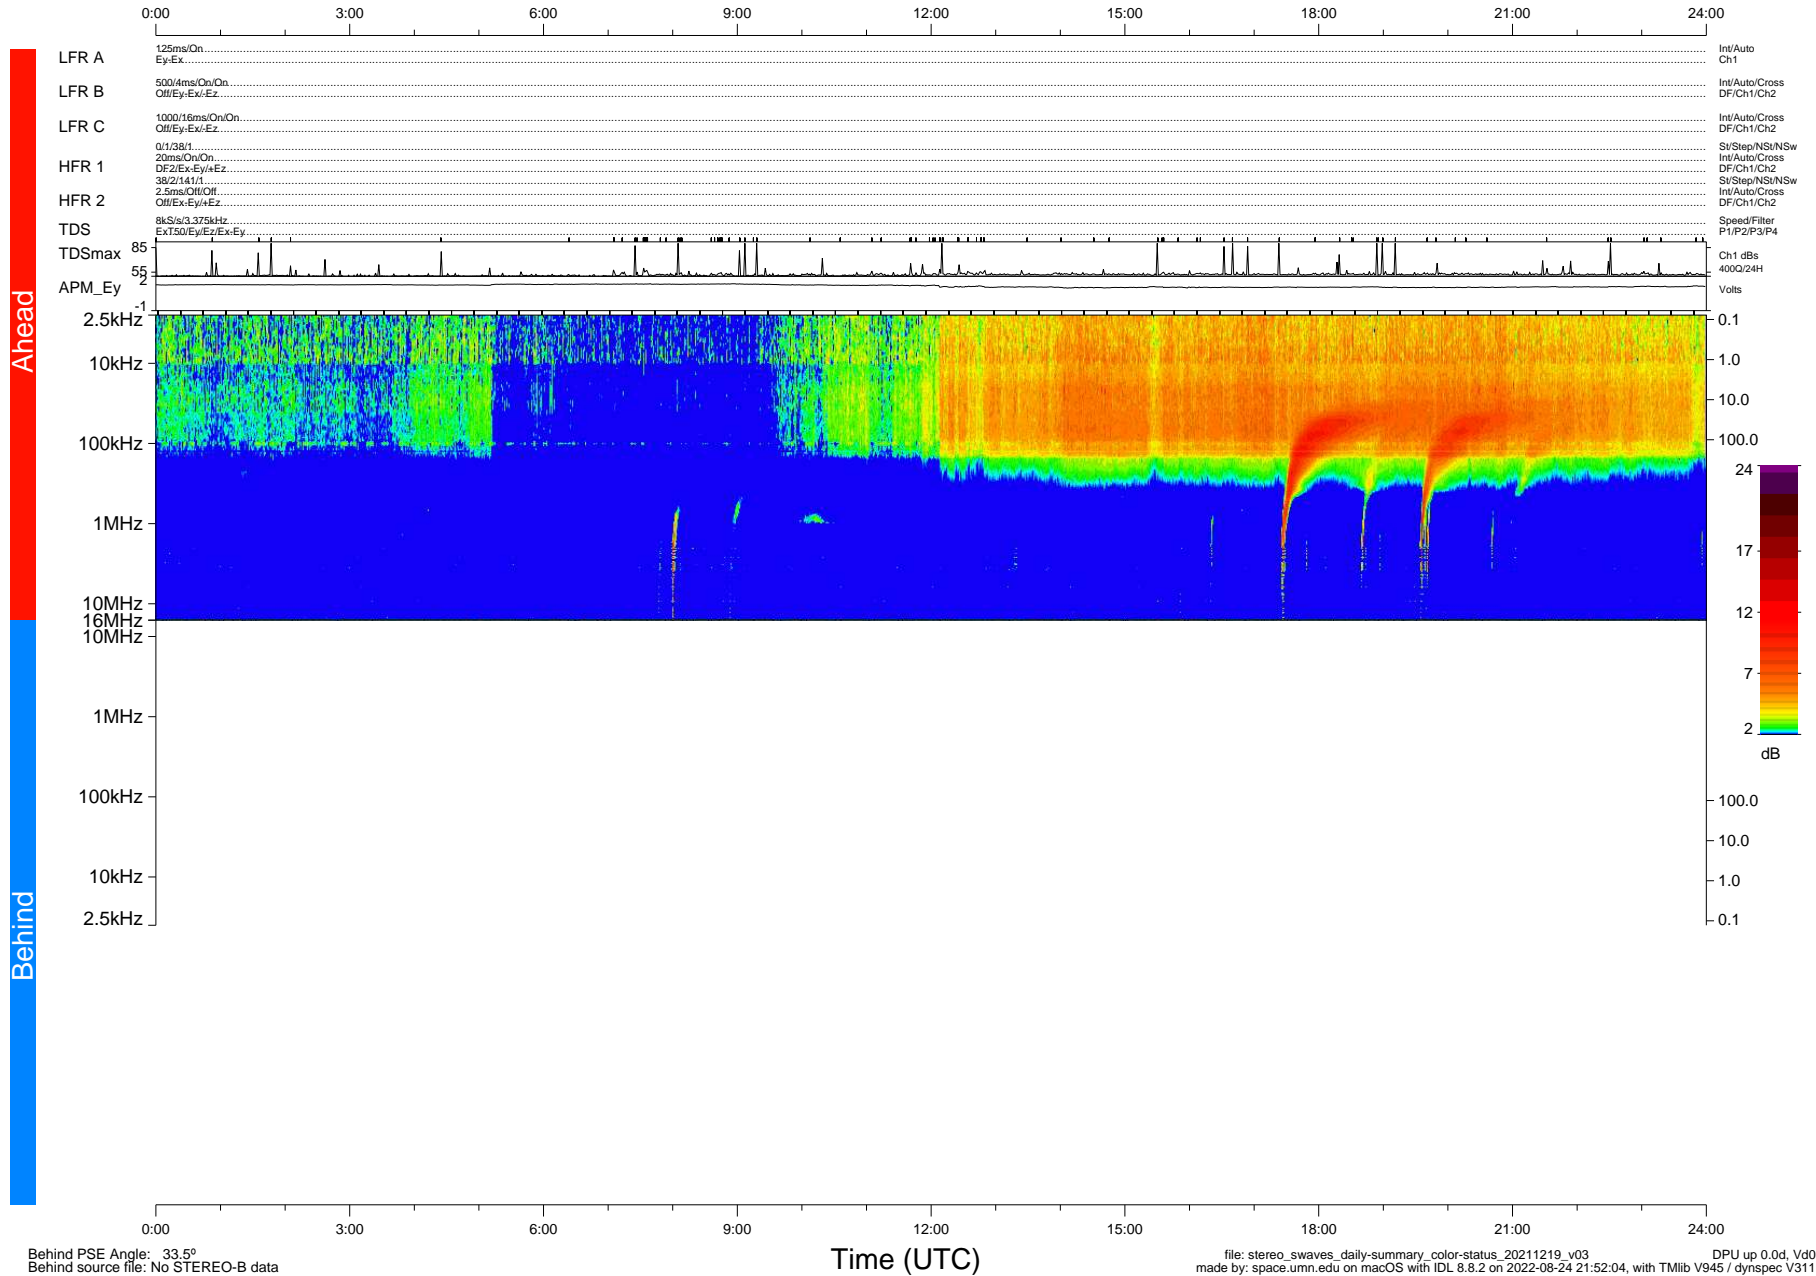

# STEREO/WAVES Daily Summary - 19-Dec-2021 (DOY 353)

Ahead source file: swaves\_ahead\_2021\_353\_1\_05.fin (Recovery: 100.0% HK, 111% Pkts)  
 Ahead PSE Angle: -35.7°

DPU up 2356.9d, V412d40

Behind PSE Angle: 33.5°  
 Behind source file: No STEREO-B data

file: stereo\_swaves\_daily-summary\_color-status\_20211219\_v03  
 made by: space.umn.edu on macOS with IDL 8.8.2 on 2022-08-24 21:52:04, with Tlib V945 / dynspec V311  
 DPU up 0.0d, Vd0