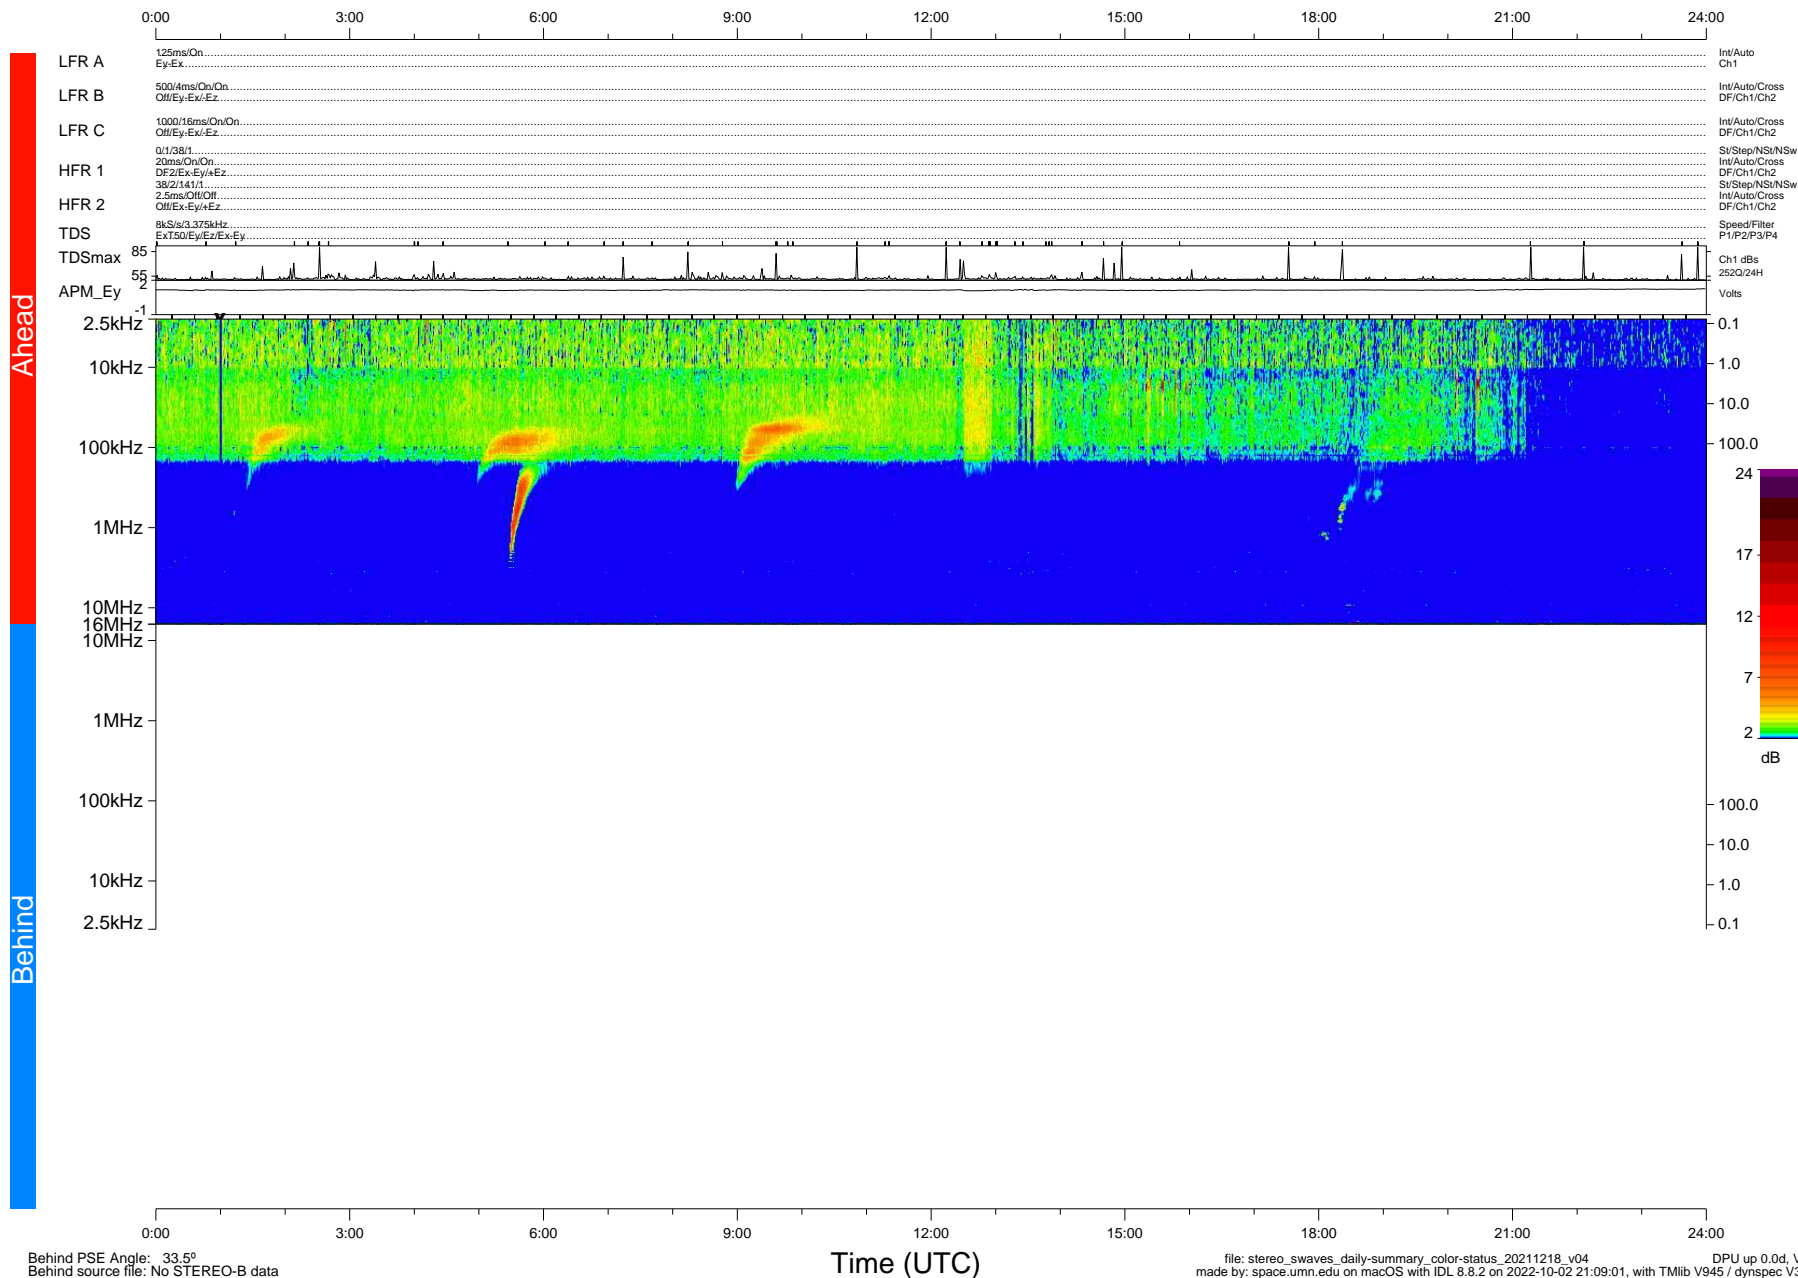

STEREO/WAVES Daily Summary - 18-Dec-2021 (DOY 352)

Ahead source file: swaves_ahead_2021_352_1_05.fin (Recovery: 100.0% HK, 89% Pkts)
Ahead PSE Angle: -35.7°

DPU up 2355.9d, V412d40

Behind PSE Angle: 33.5°
Behind source file: No STEREO-B data