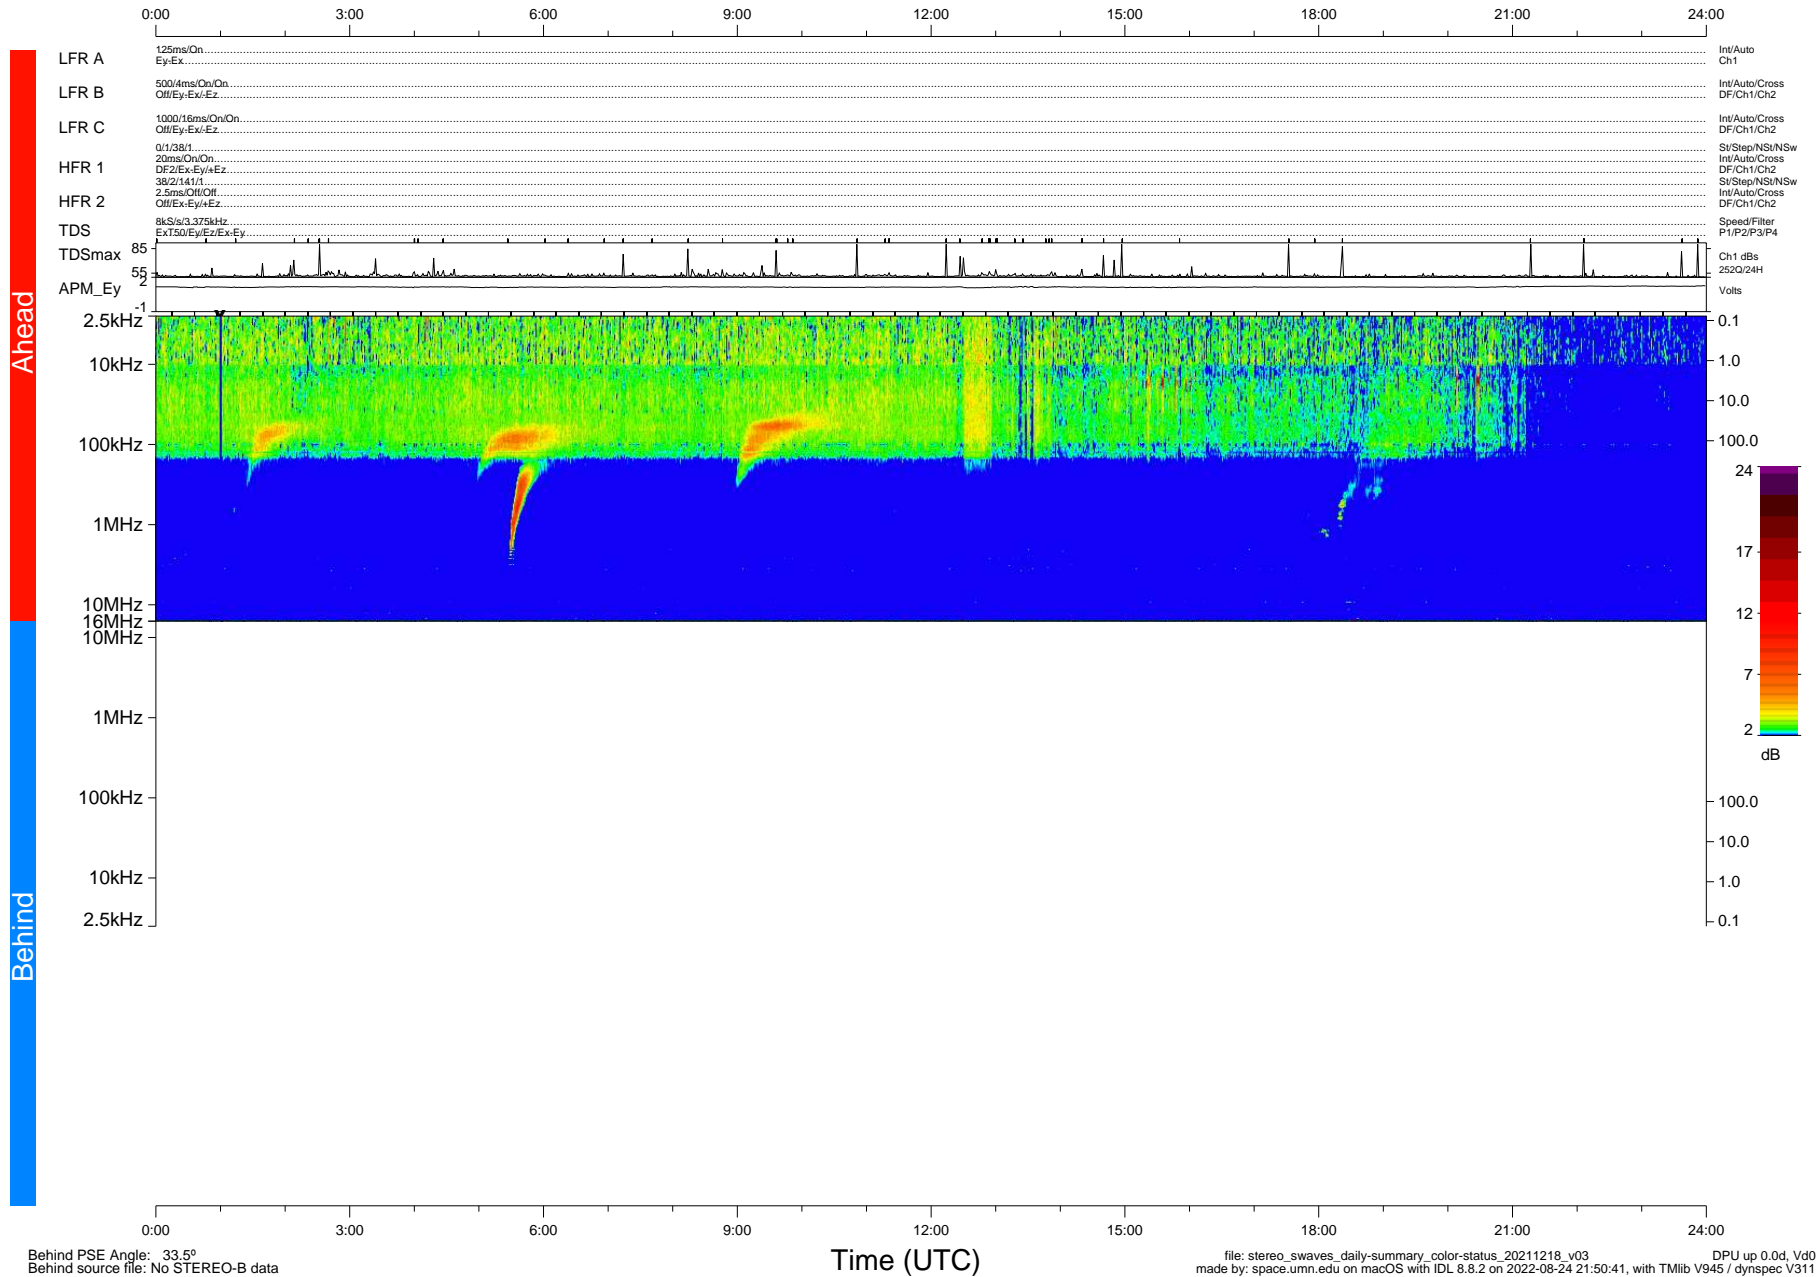

STEREO/WAVES Daily Summary - 18-Dec-2021 (DOY 352)

Ahead source file: swaves_ahead_2021_352_1_05.fin (Recovery: 100.0% HK, 89% Pkts)
 Ahead PSE Angle: -35.7°

DPU up 2355.9d, V412d40

Behind PSE Angle: 33.5°
 Behind source file: No STEREO-B data

Time (UTC)

file: stereo_swaves_daily-summary_color-status_20211218_v03 DPU up 0.0d, Vd0
 made by: space.umn.edu on macOS with IDL 8.8.2 on 2022-08-24 21:50:41, with Tlib V945 / dynspec V311