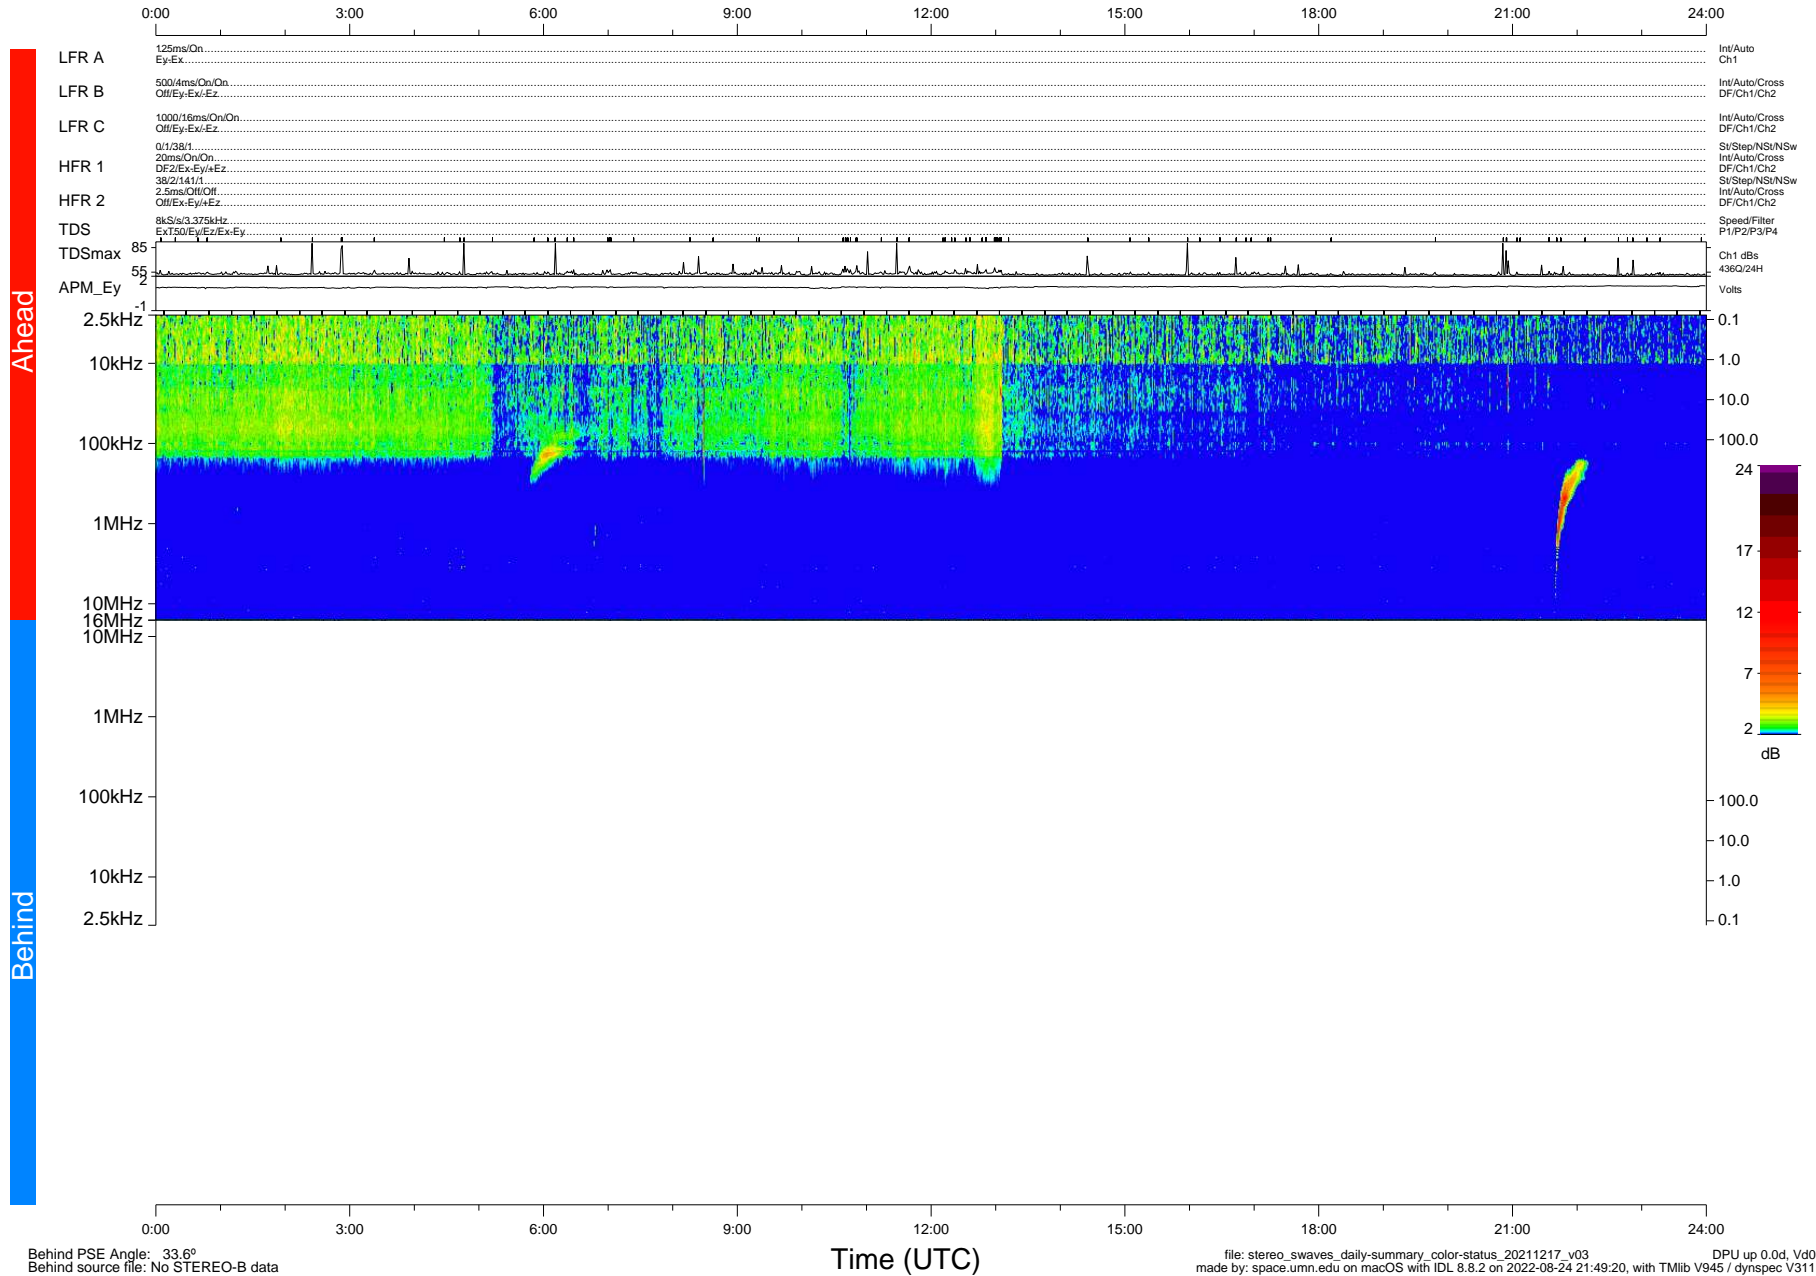

STEREO/WAVES Daily Summary - 17-Dec-2021 (DOY 351)

Ahead source file: swaves_ahead_2021_351_1_05.fin (Recovery: 100.0% HK, 116% Pkts)
 Ahead PSE Angle: -35.7°

DPU up 2354.9d, V412d40

Behind PSE Angle: 33.6°
 Behind source file: No STEREO-B data

Time (UTC)

file: stereo_swaves_daily-summary_color-status_20211217_v03 DPU up 0.0d, Vd0
 made by: space.umn.edu on macOS with IDL 8.8.2 on 2022-08-24 21:49:20, with Tlib V945 / dynspec V311