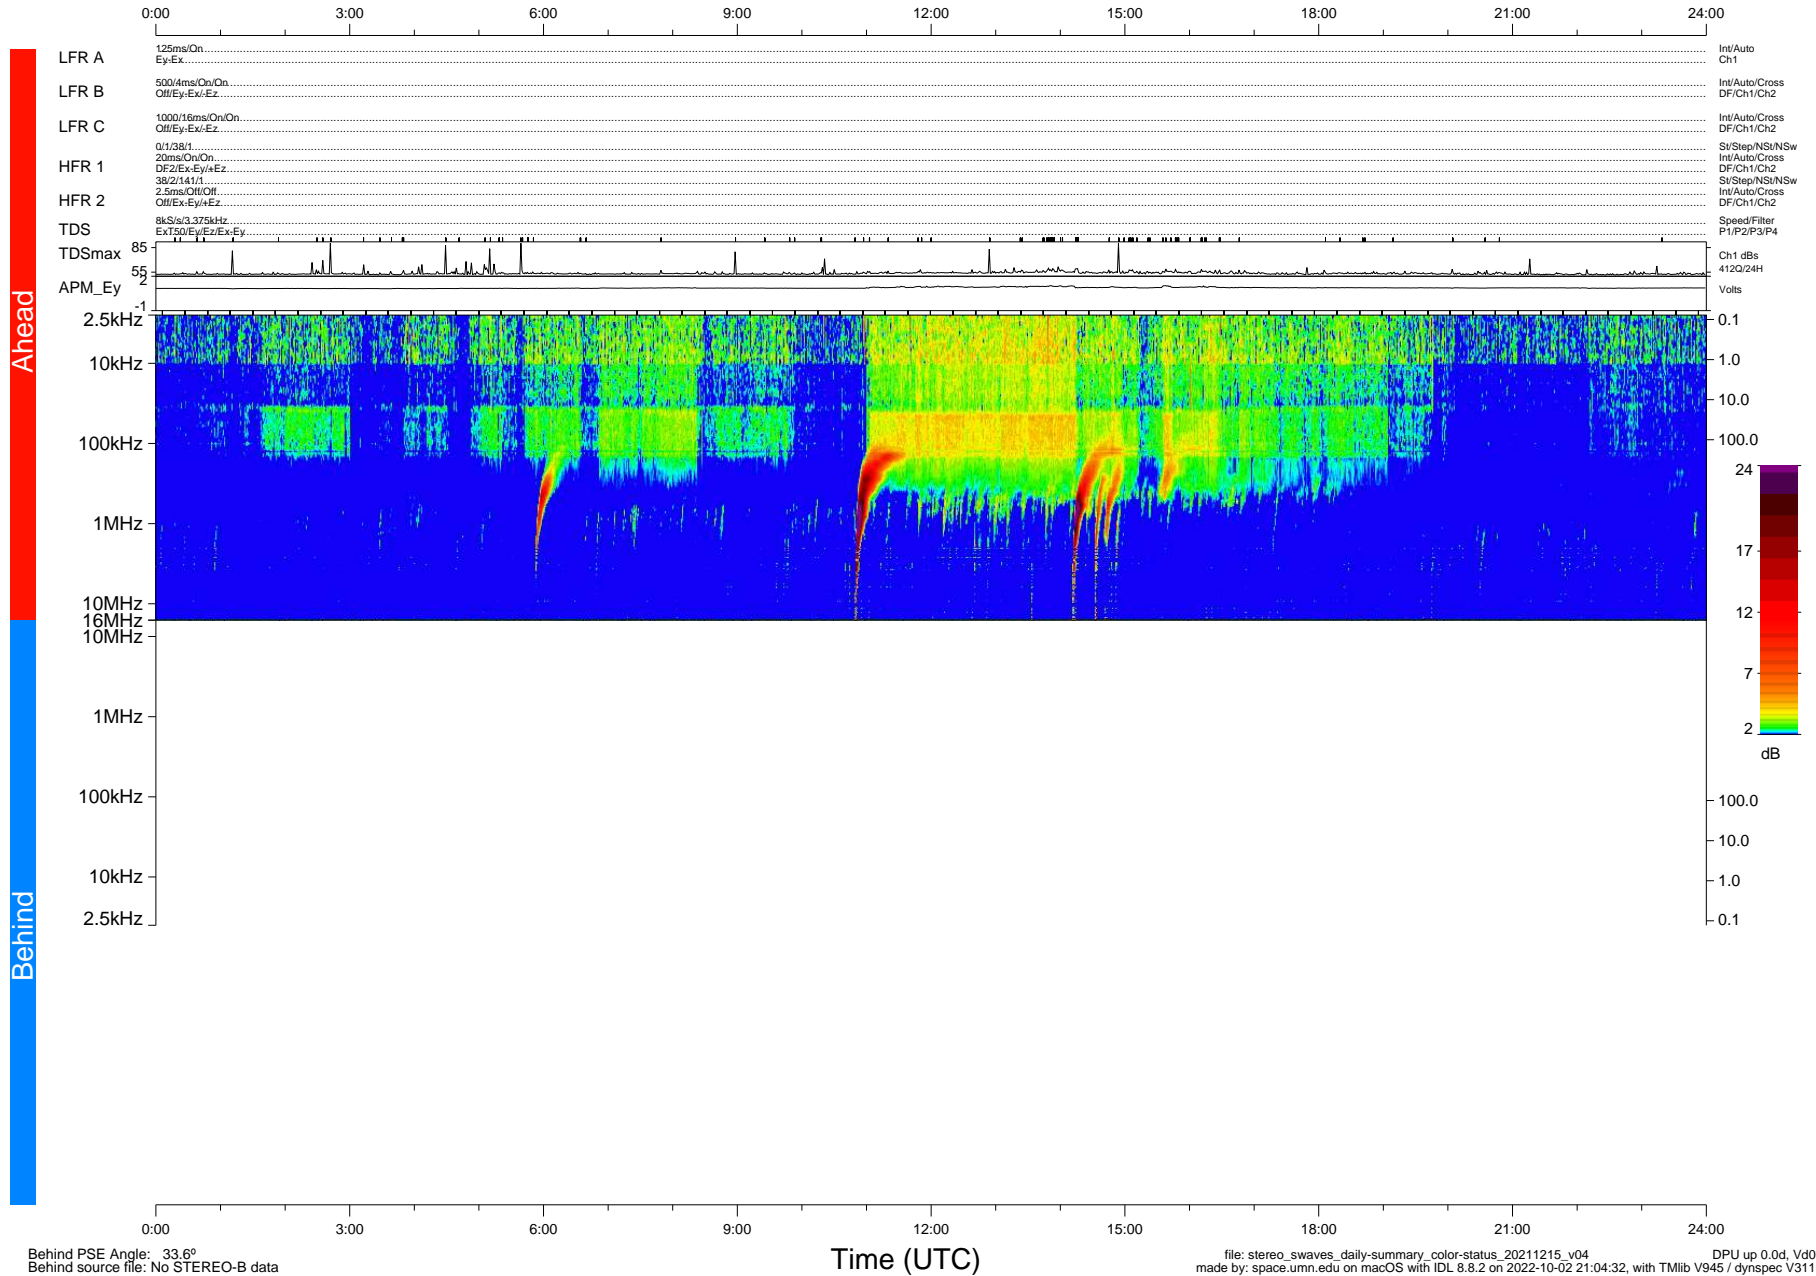

STEREO/WAVES Daily Summary - 15-Dec-2021 (DOY 349)

Ahead source file: swaves_ahead_2021_349_1_06.fin (Recovery: 100.0% HK, 113% Pkts)
 Ahead PSE Angle: -35.8°

DPU up 2352.9d, V412d40

Behind PSE Angle: 33.6°
 Behind source file: No STEREO-B data

file: stereo_swaves_daily-summary_color-status_20211215_v04
 made by: space.umn.edu on macOS with IDL 8.8.2 on 2022-10-02 21:04:32, with TLib V945 / dynspec V311
 DPU up 0.0d, Vd0