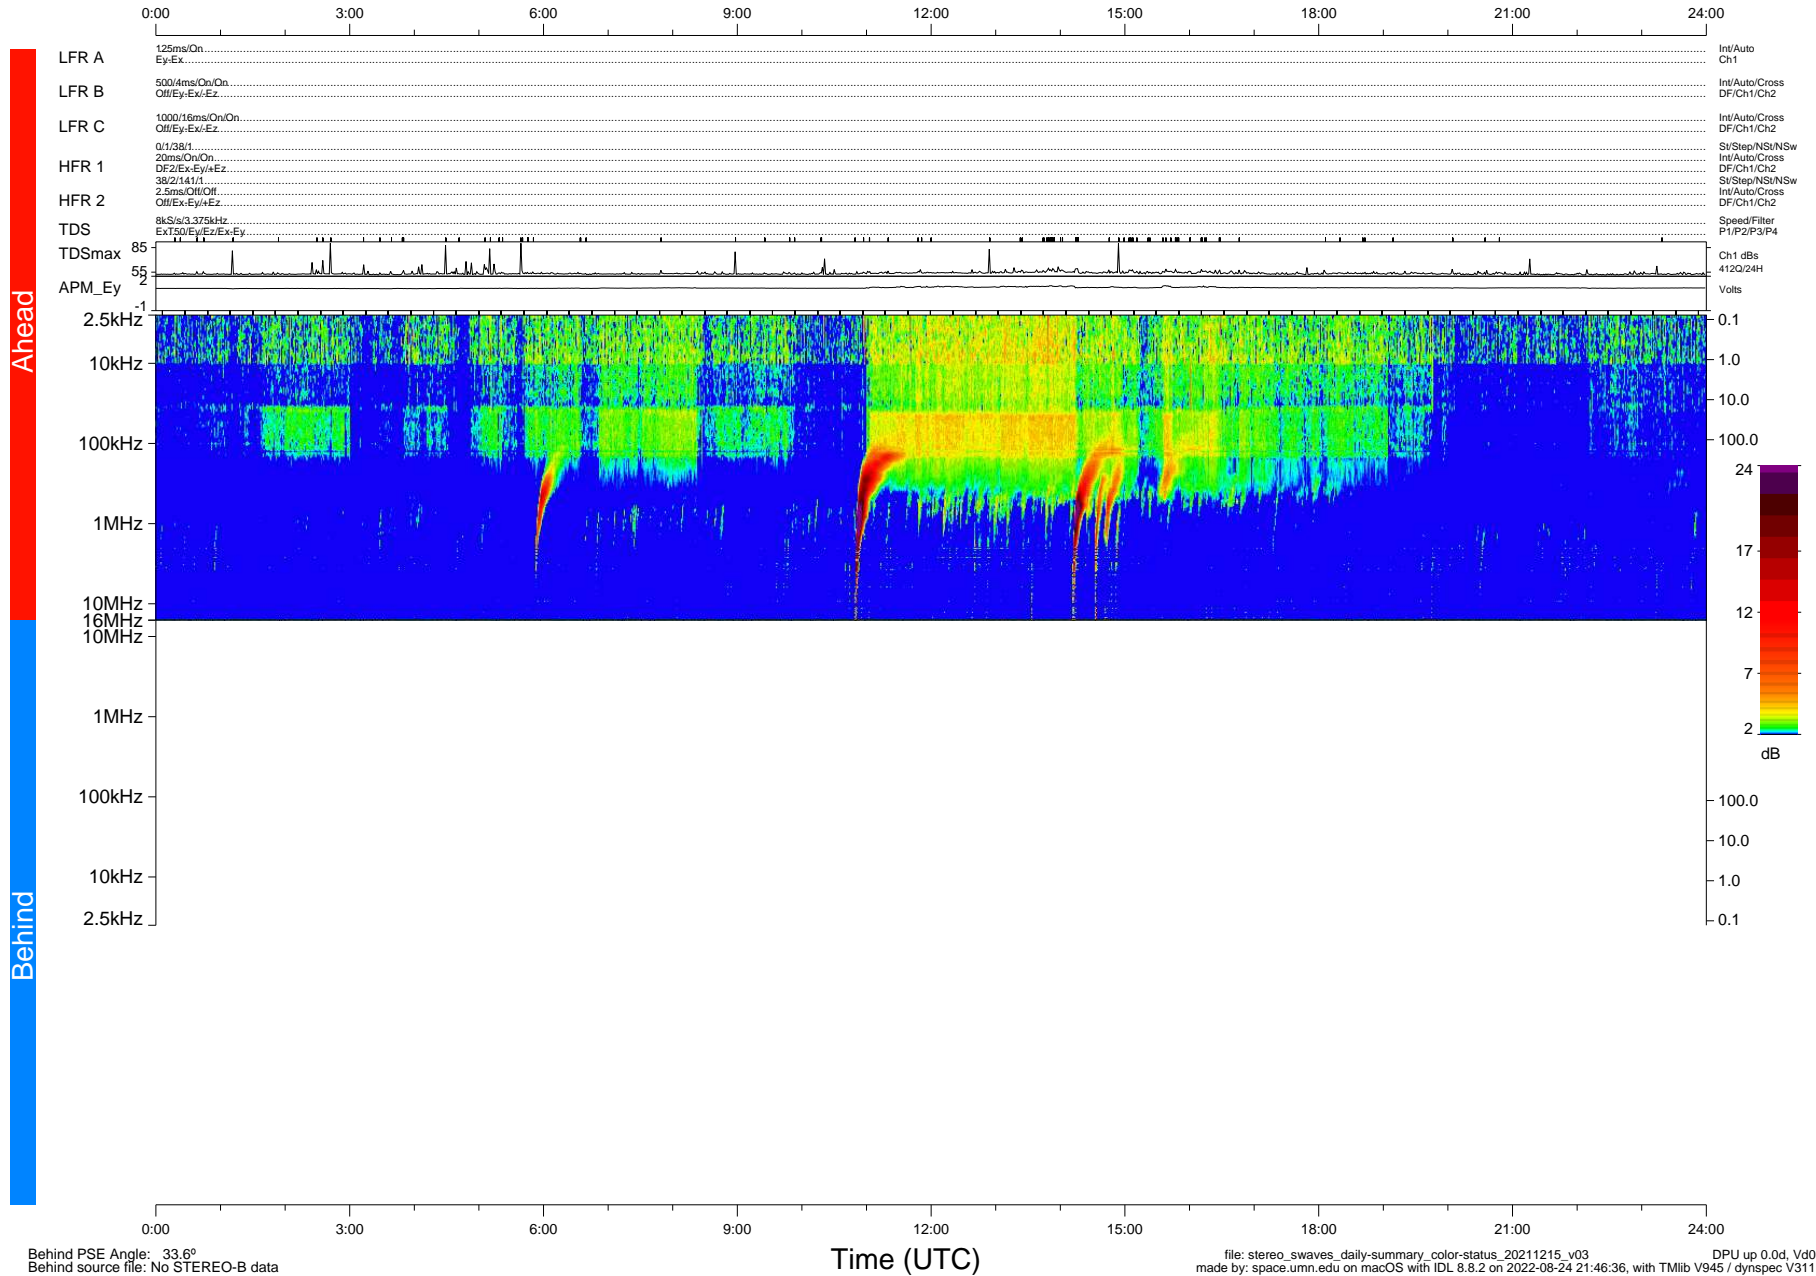

STEREO/WAVES Daily Summary - 15-Dec-2021 (DOY 349)

Ahead source file: swaves_ahead_2021_349_1_06.fin (Recovery: 100.0% HK, 113% Pkts)
 Ahead PSE Angle: -35.8°

DPU up 2352.9d, V412d40

Behind PSE Angle: 33.6°
 Behind source file: No STEREO-B data

file: stereo_swaves_daily-summary_color-status_20211215_v03 DPU up 0.0d, Vd0
 made by: space.umn.edu on macOS with IDL 8.8.2 on 2022-08-24 21:46:36, with TLib V945 / dynspec V311