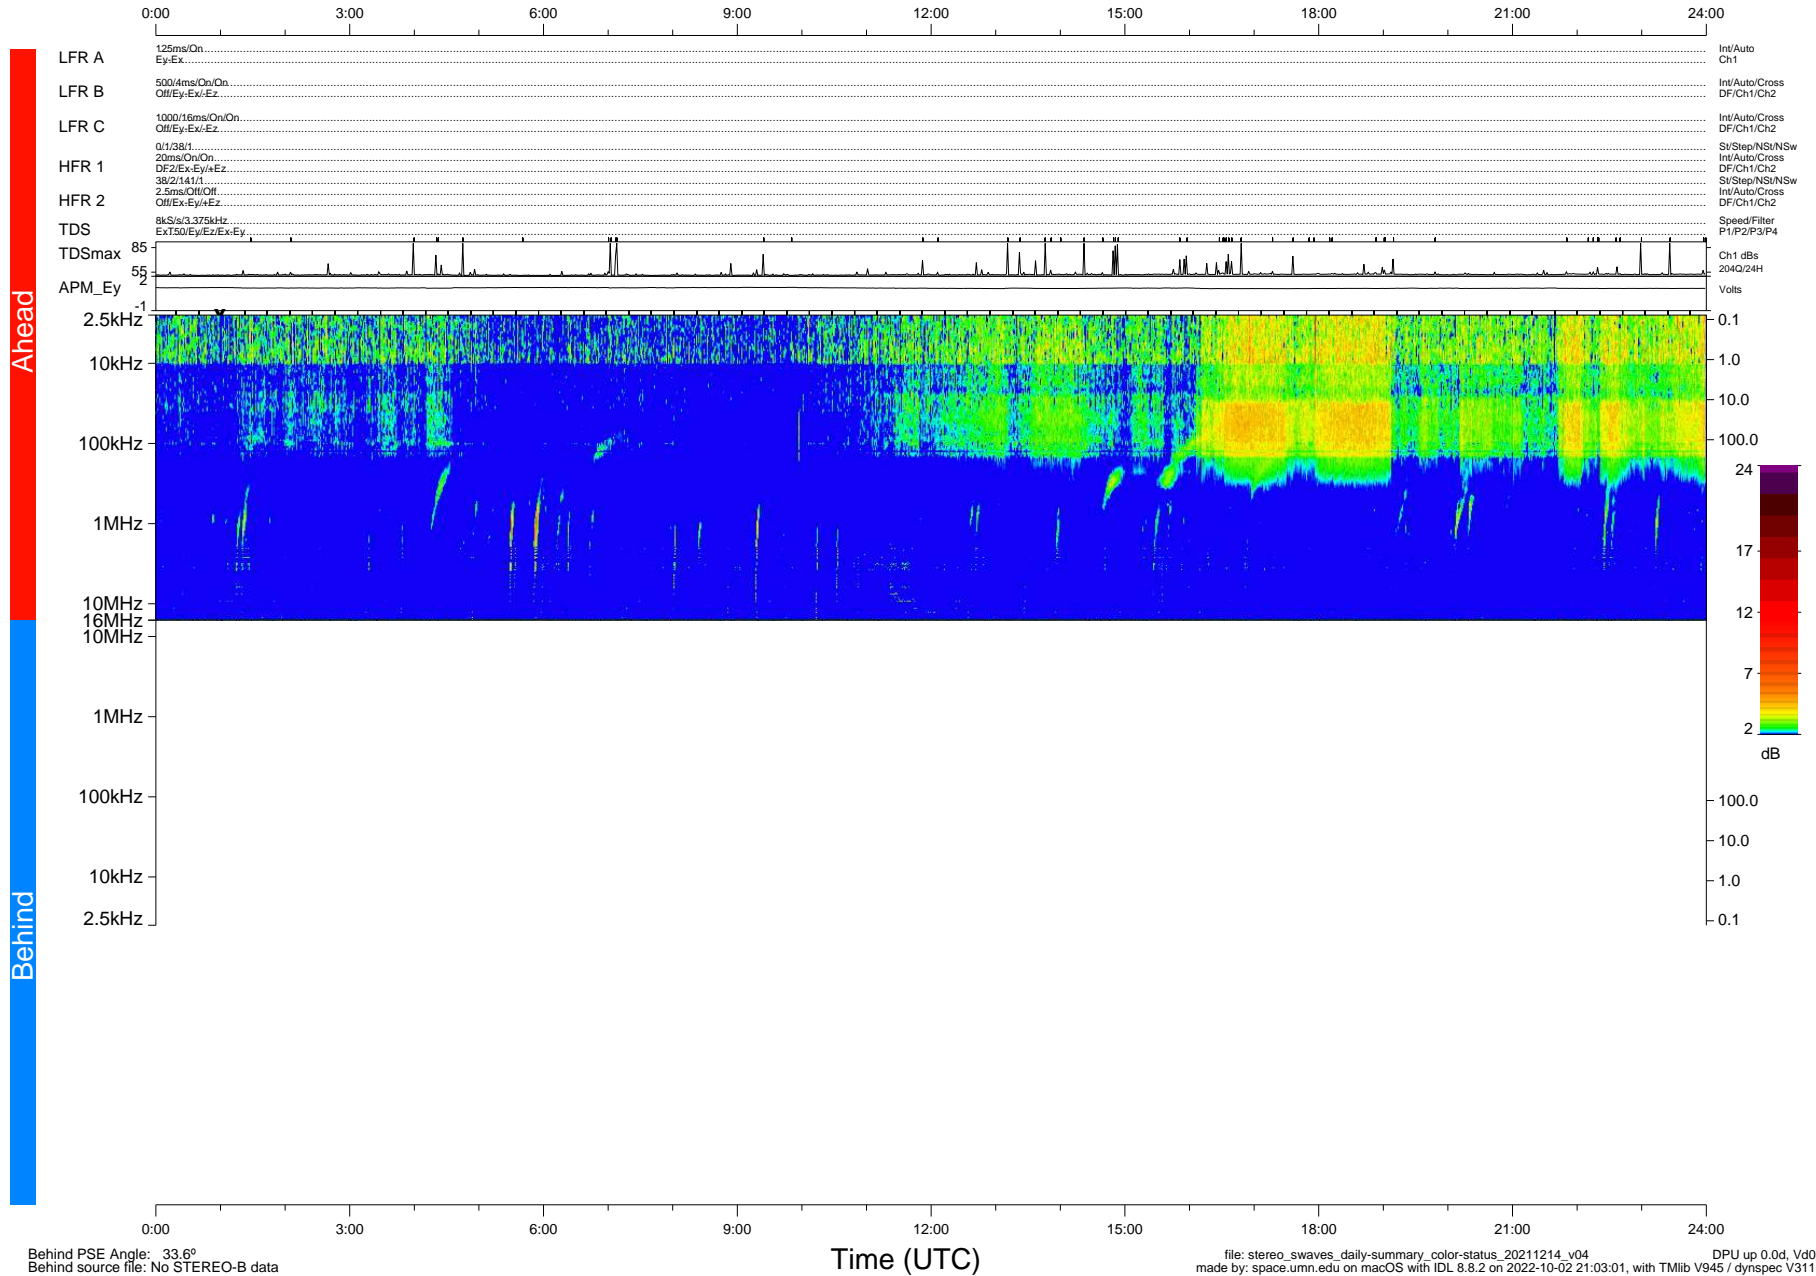

STEREO/WAVES Daily Summary - 14-Dec-2021 (DOY 348)

Ahead source file: swaves_ahead_2021_348_1_06.fin (Recovery: 100.0% HK, 82% PKts)
 Ahead PSE Angle: -35.8°

DPU up 2351.9d, V412d40

Behind PSE Angle: 33.6°
 Behind source file: No STEREO-B data

file: stereo_swaves_daily-summary_color-status_20211214_v04
 made by: space.umn.edu on macOS with IDL 8.8.2 on 2022-10-02 21:03:01, with Tlib V945 / dynspec V311
 DPU up 0.0d, Vd0