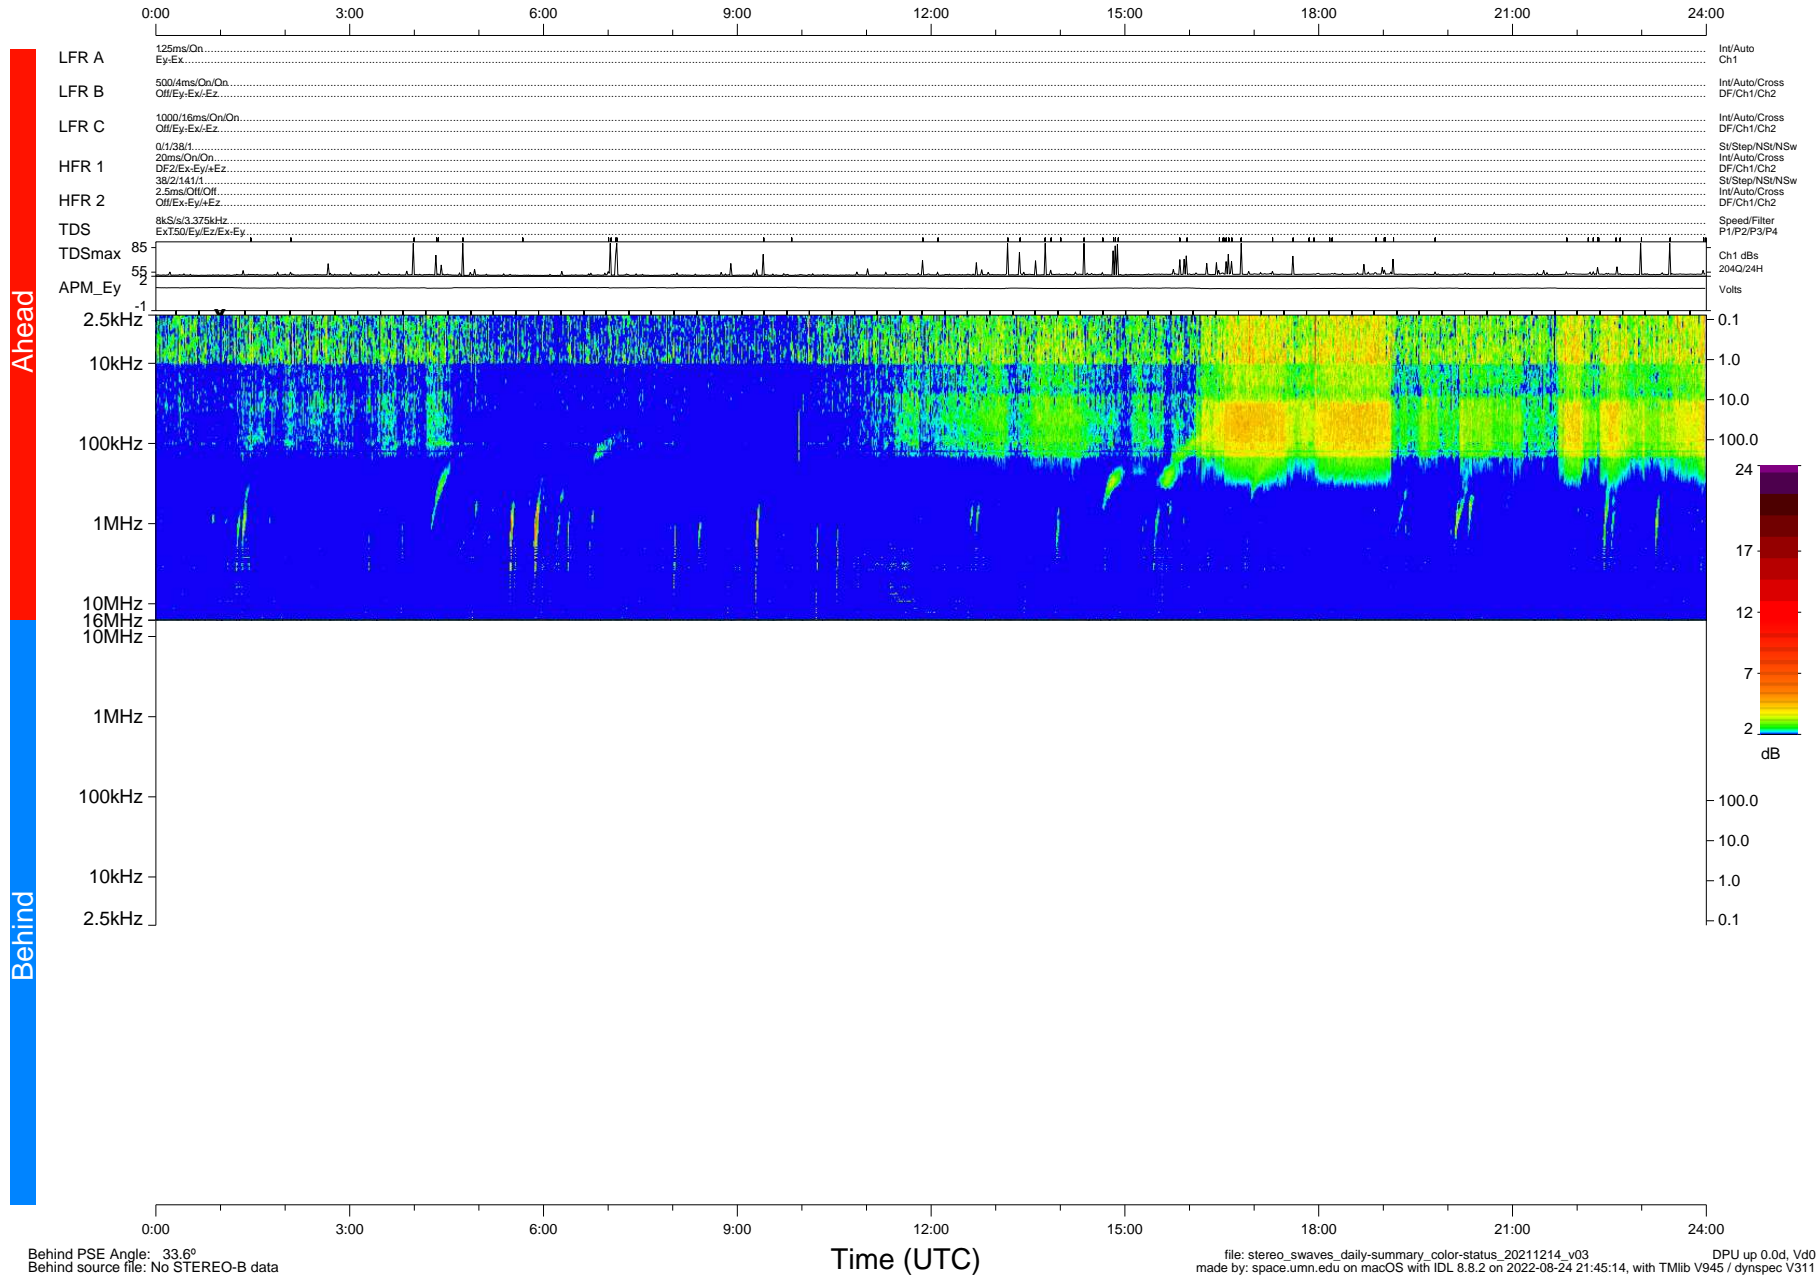

STEREO/WAVES Daily Summary - 14-Dec-2021 (DOY 348)

Ahead source file: swaves_ahead_2021_348_1_06.fin (Recovery: 100.0% HK, 82% Pkts)
 Ahead PSE Angle: -35.8°

DPU up 2351.9d, V412d40

Behind PSE Angle: 33.6°
 Behind source file: No STEREO-B data

file: stereo_swaves_daily-summary_color-status_20211214_v03
 made by: space.umn.edu on macOS with IDL 8.8.2 on 2022-08-24 21:45:14, with Tlib V945 / dynspec V311
 DPU up 0.0d, Vd0