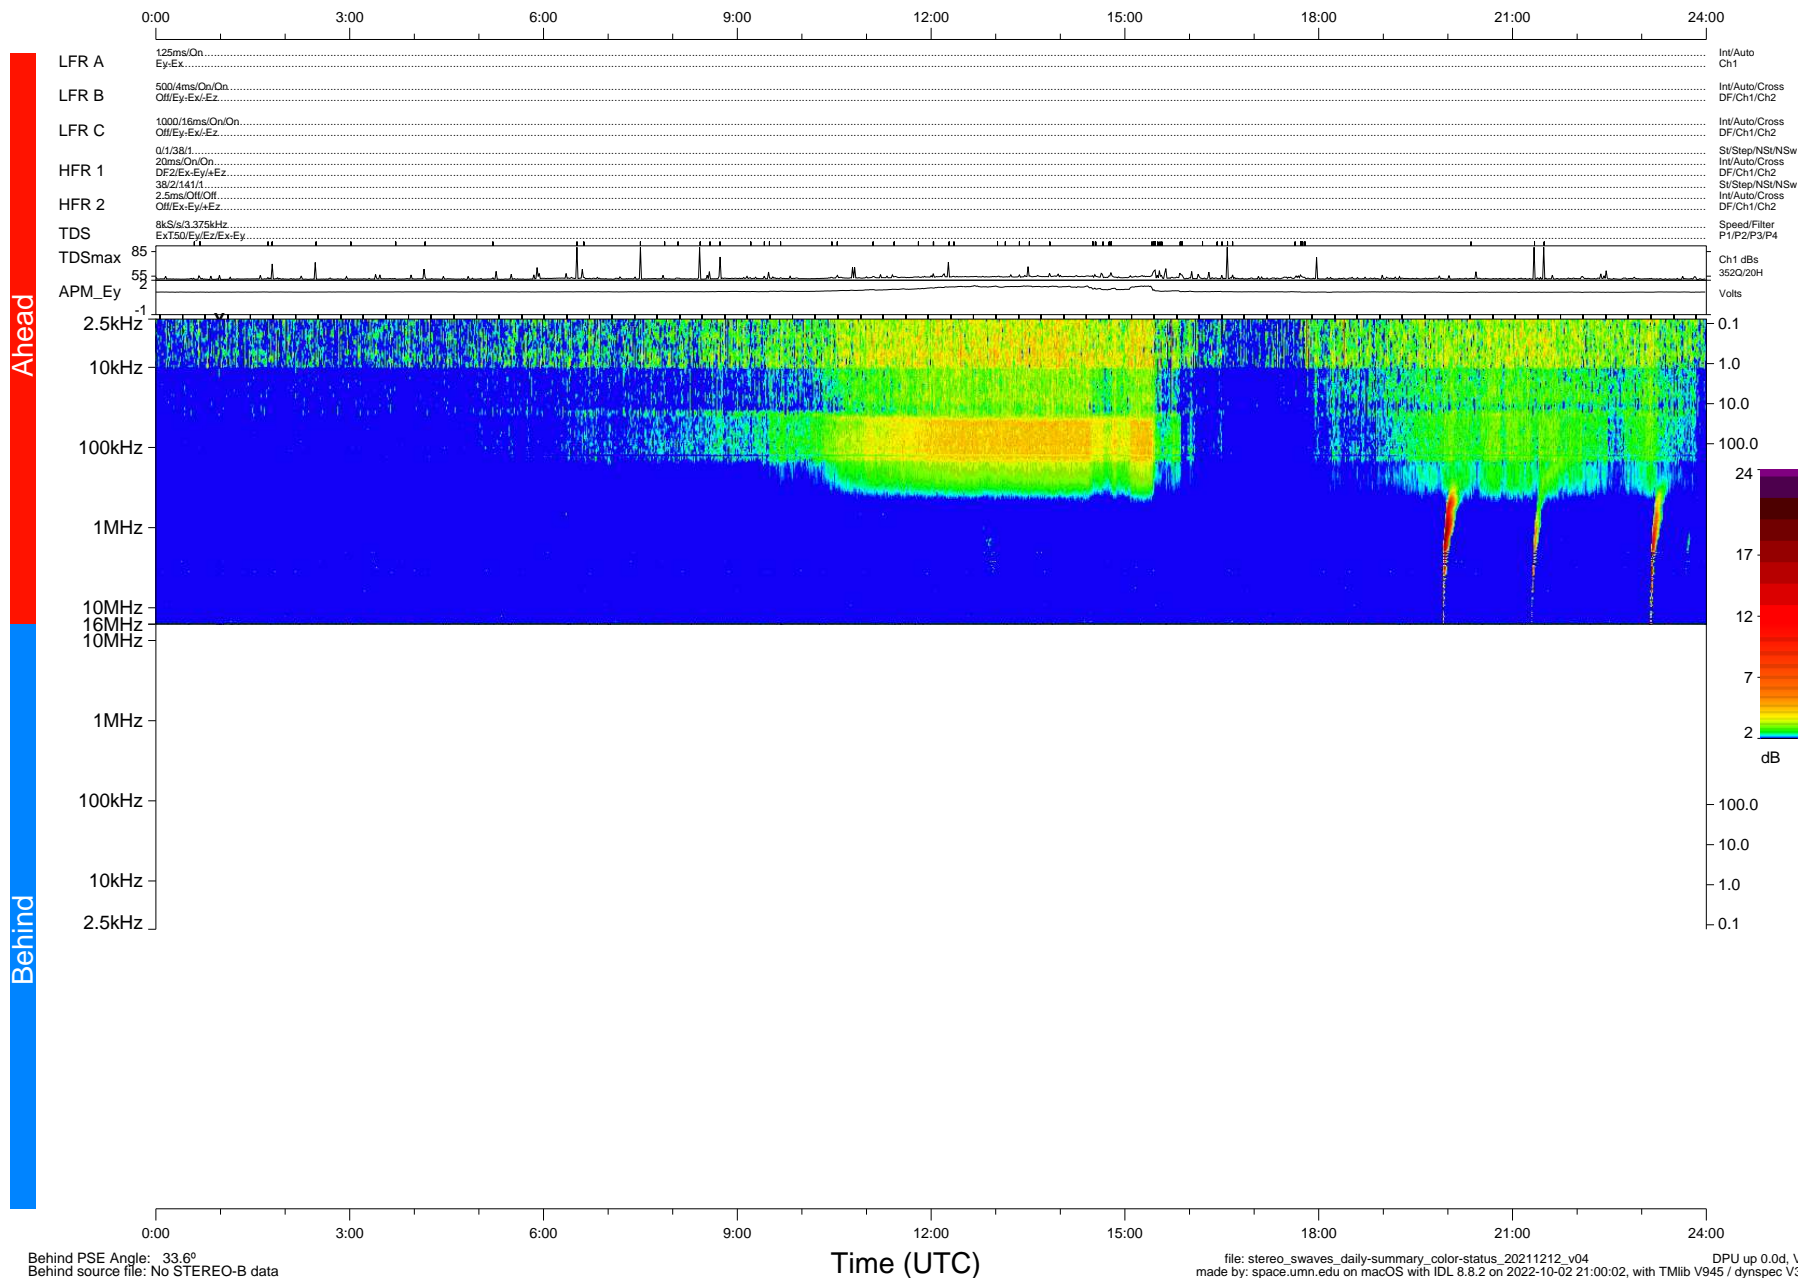

STEREO/WAVES Daily Summary - 12-Dec-2021 (DOY 346)

Ahead source file: swaves_ahead_2021_346_1_06.fin (Recovery: 100.0% HK, 103% Pkts)
 Ahead PSE Angle: -35.9°

DPU up 2349.9d, V412d40

Behind PSE Angle: 33.6°
 Behind source file: No STEREO-B data

DPU up 0.0d, Vd0
 made by: space.umn.edu on macOS with IDL 8.8.2 on 2022-10-02 21:00:02, with Tlib V945 / dynspec V311