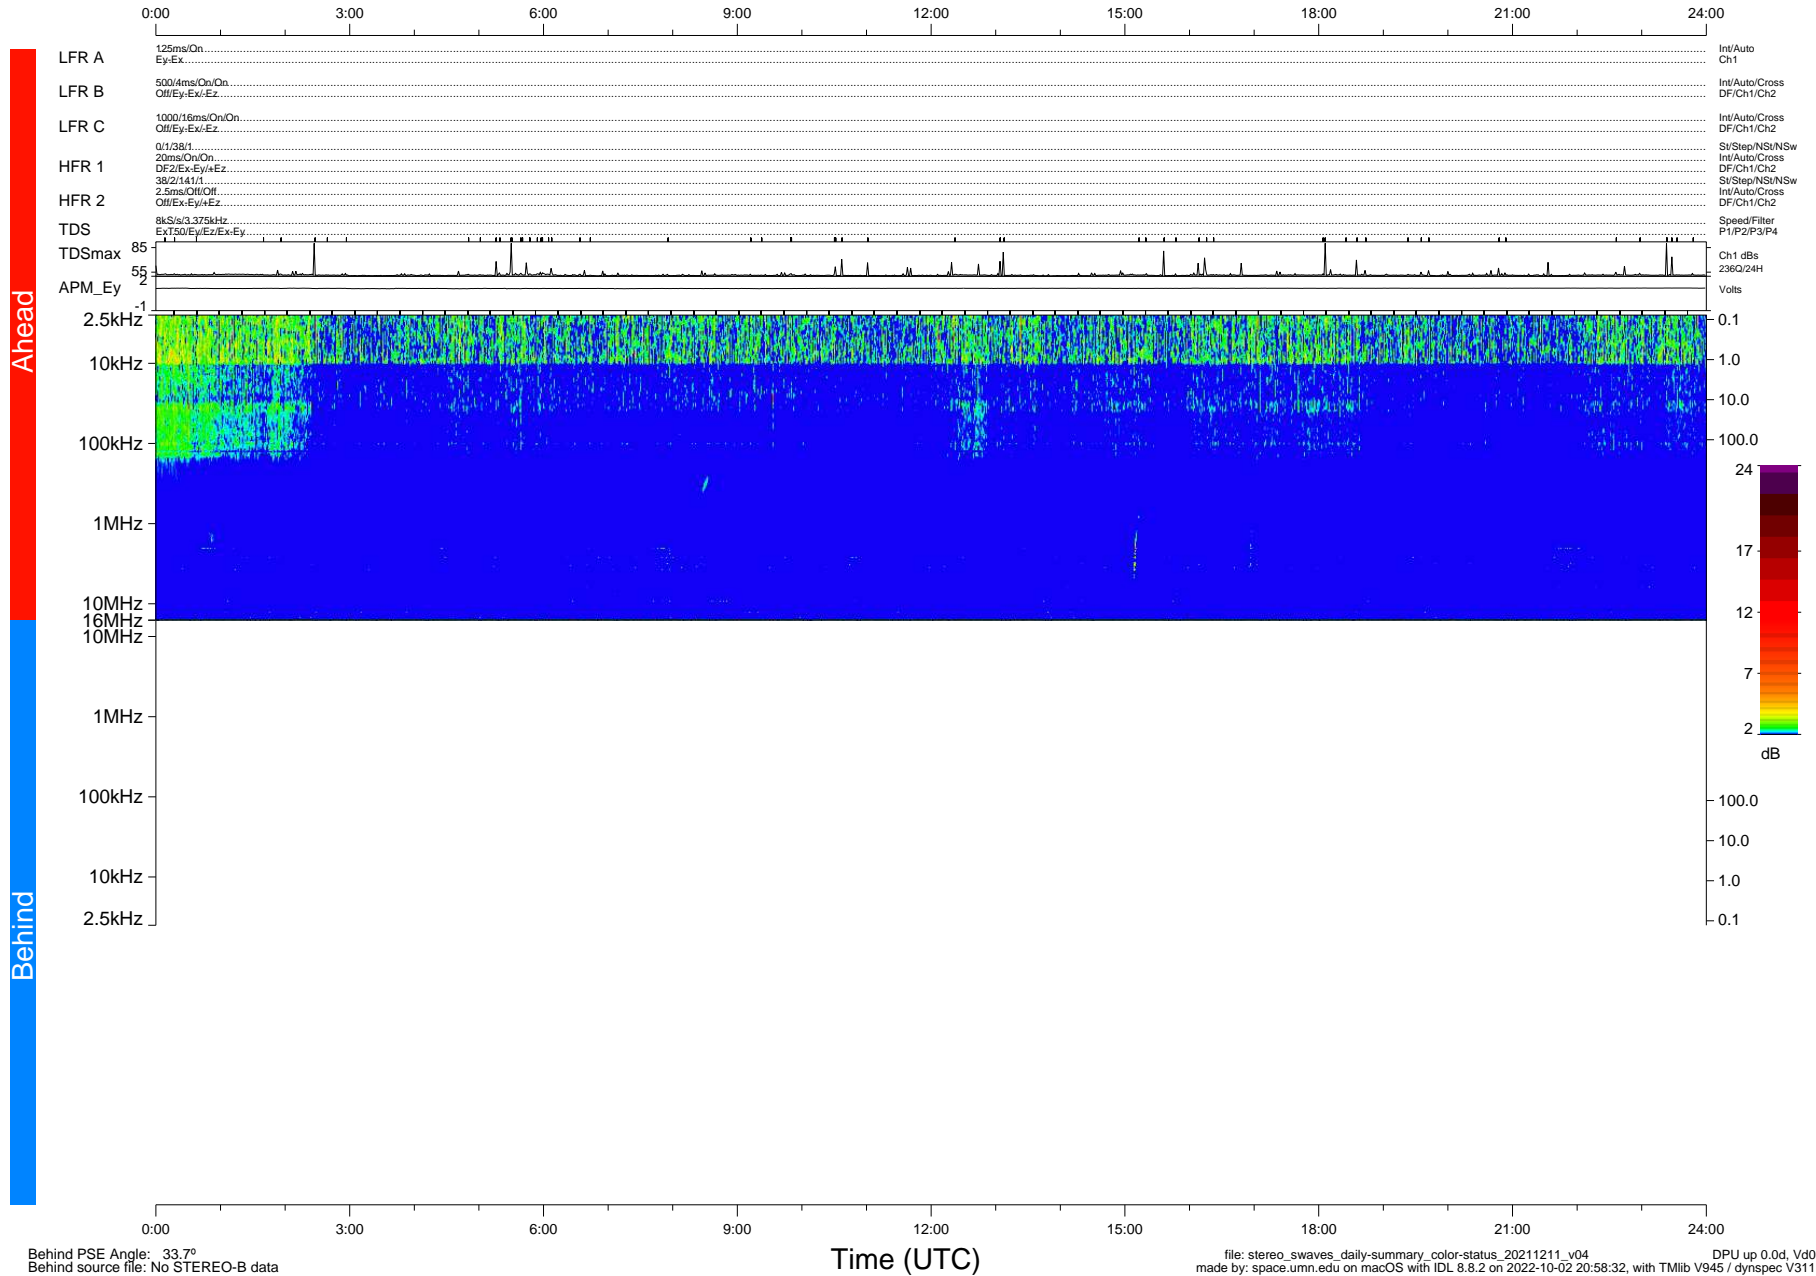

STEREO/WAVES Daily Summary - 11-Dec-2021 (DOY 345)

Ahead source file: swaves_ahead_2021_345_1_06.fin (Recovery: 100.0% HK, 87% Pkts)
 Ahead PSE Angle: -35.8°

DPU up 2348.9d, V412d40

Behind PSE Angle: 33.7°
 Behind source file: No STEREO-B data

file: stereo_swaves_daily-summary_color-status_20211211_v04
 made by: space.umn.edu on macOS with IDL 8.8.2 on 2022-10-02 20:58:32, with Tlib V945 / dynspec V311
 DPU up 0.0d, Vd0