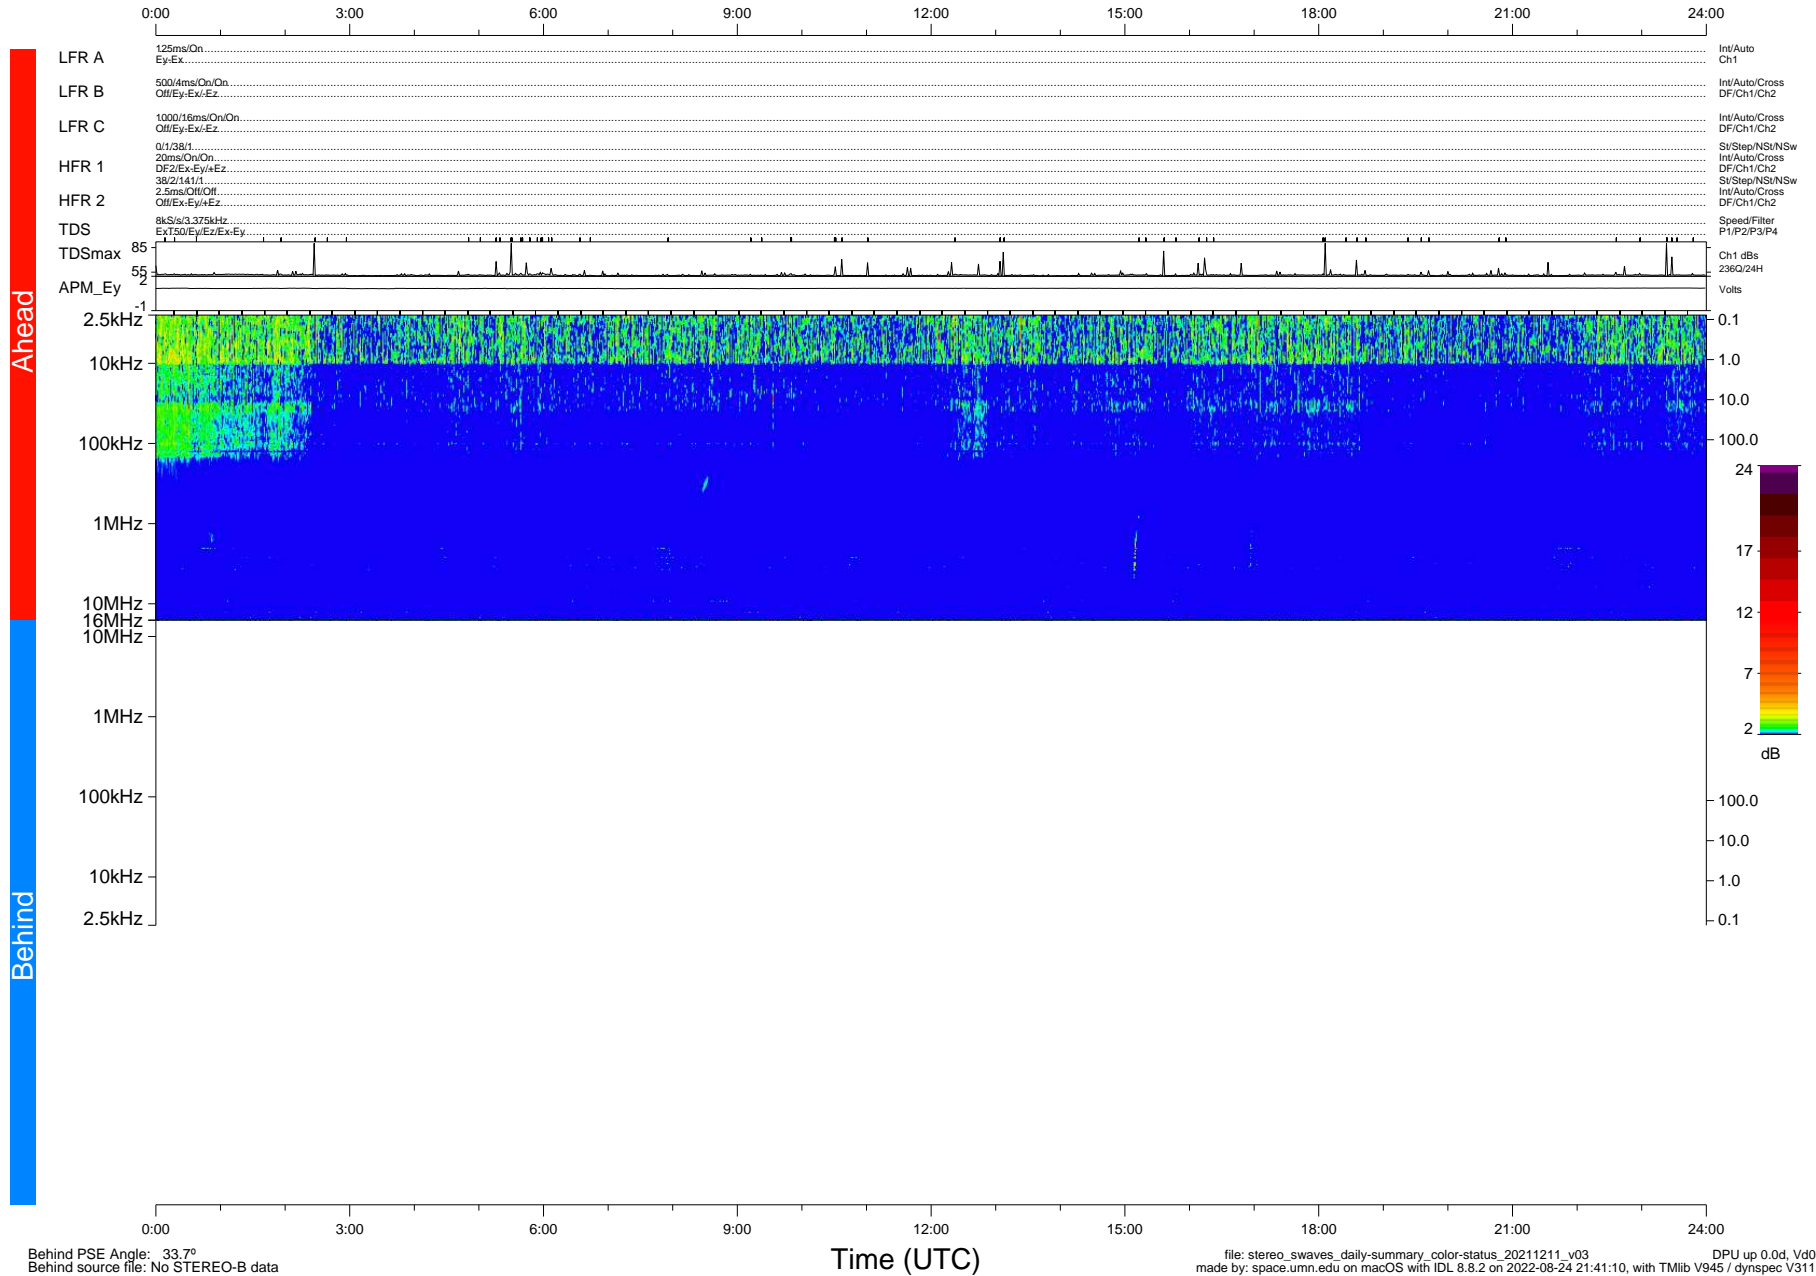

STEREO/WAVES Daily Summary - 11-Dec-2021 (DOY 345)

Ahead source file: swaves_ahead_2021_345_1_06.fin (Recovery: 100.0% HK, 87% Pkts)
 Ahead PSE Angle: -35.8°

DPU up 2348.9d, V412d40

Behind PSE Angle: 33.7°
 Behind source file: No STEREO-B data

file: stereo_swaves_daily-summary_color-status_20211211_v03
 made by: space.umn.edu on macOS with IDL 8.8.2 on 2022-08-24 21:41:10, with Tlib V945 / dynspec V311
 DPU up 0.0d, Vd0