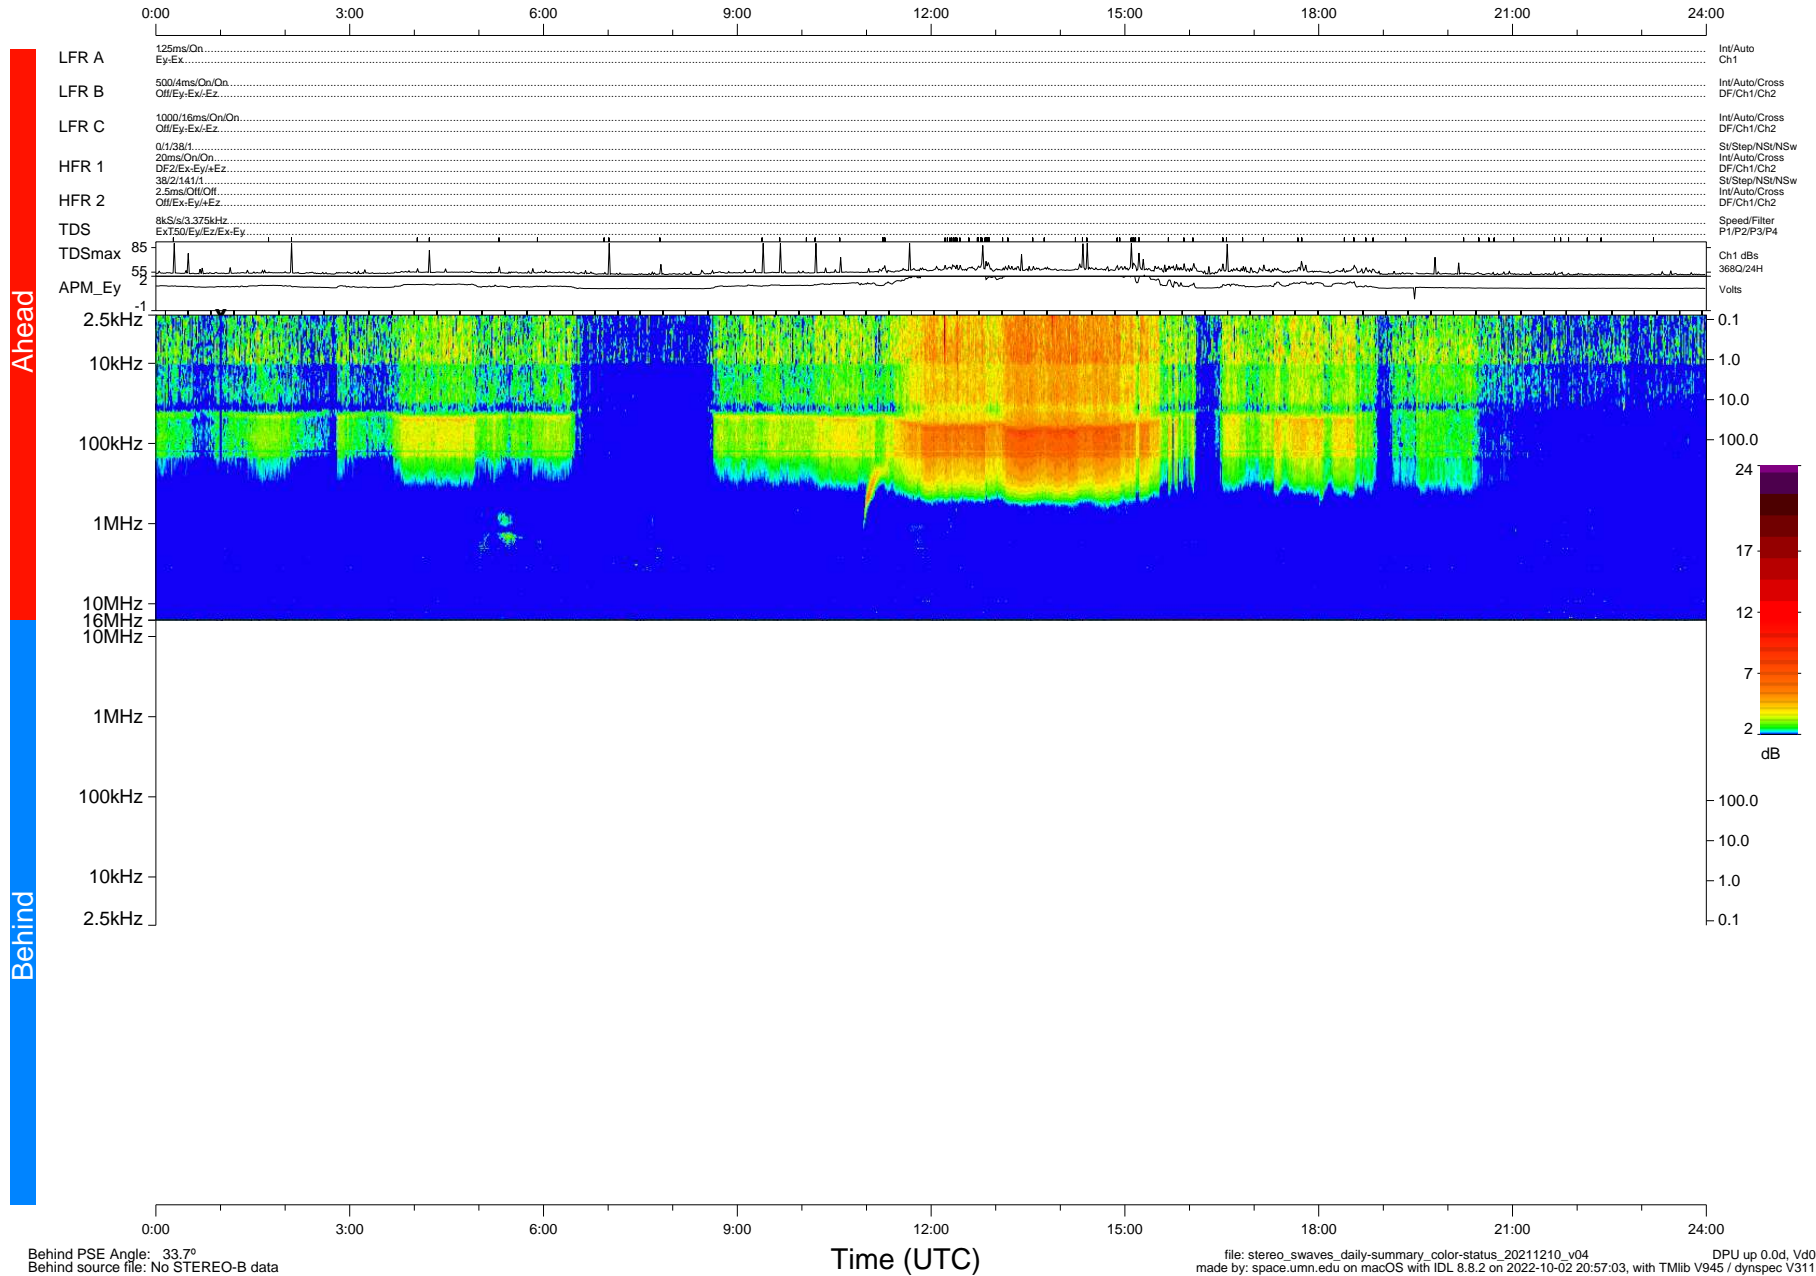

# STEREO/WAVES Daily Summary - 10-Dec-2021 (DOY 344)

Ahead source file: swaves\_ahead\_2021\_344\_1\_05.fin (Recovery: 100.1% HK, 106% Pkts)  
 Ahead PSE Angle: -35.9°

DPU up 2347.9d, V412d40

Behind PSE Angle: 33.7°  
 Behind source file: No STEREO-B data

file: stereo\_swaves\_daily-summary\_color-status\_20211210\_v04  
 made by: space.umn.edu on macOS with IDL 8.8.2 on 2022-10-02 20:57:03, with TLib V945 / dynspec V311  
 DPU up 0.0d, Vd0