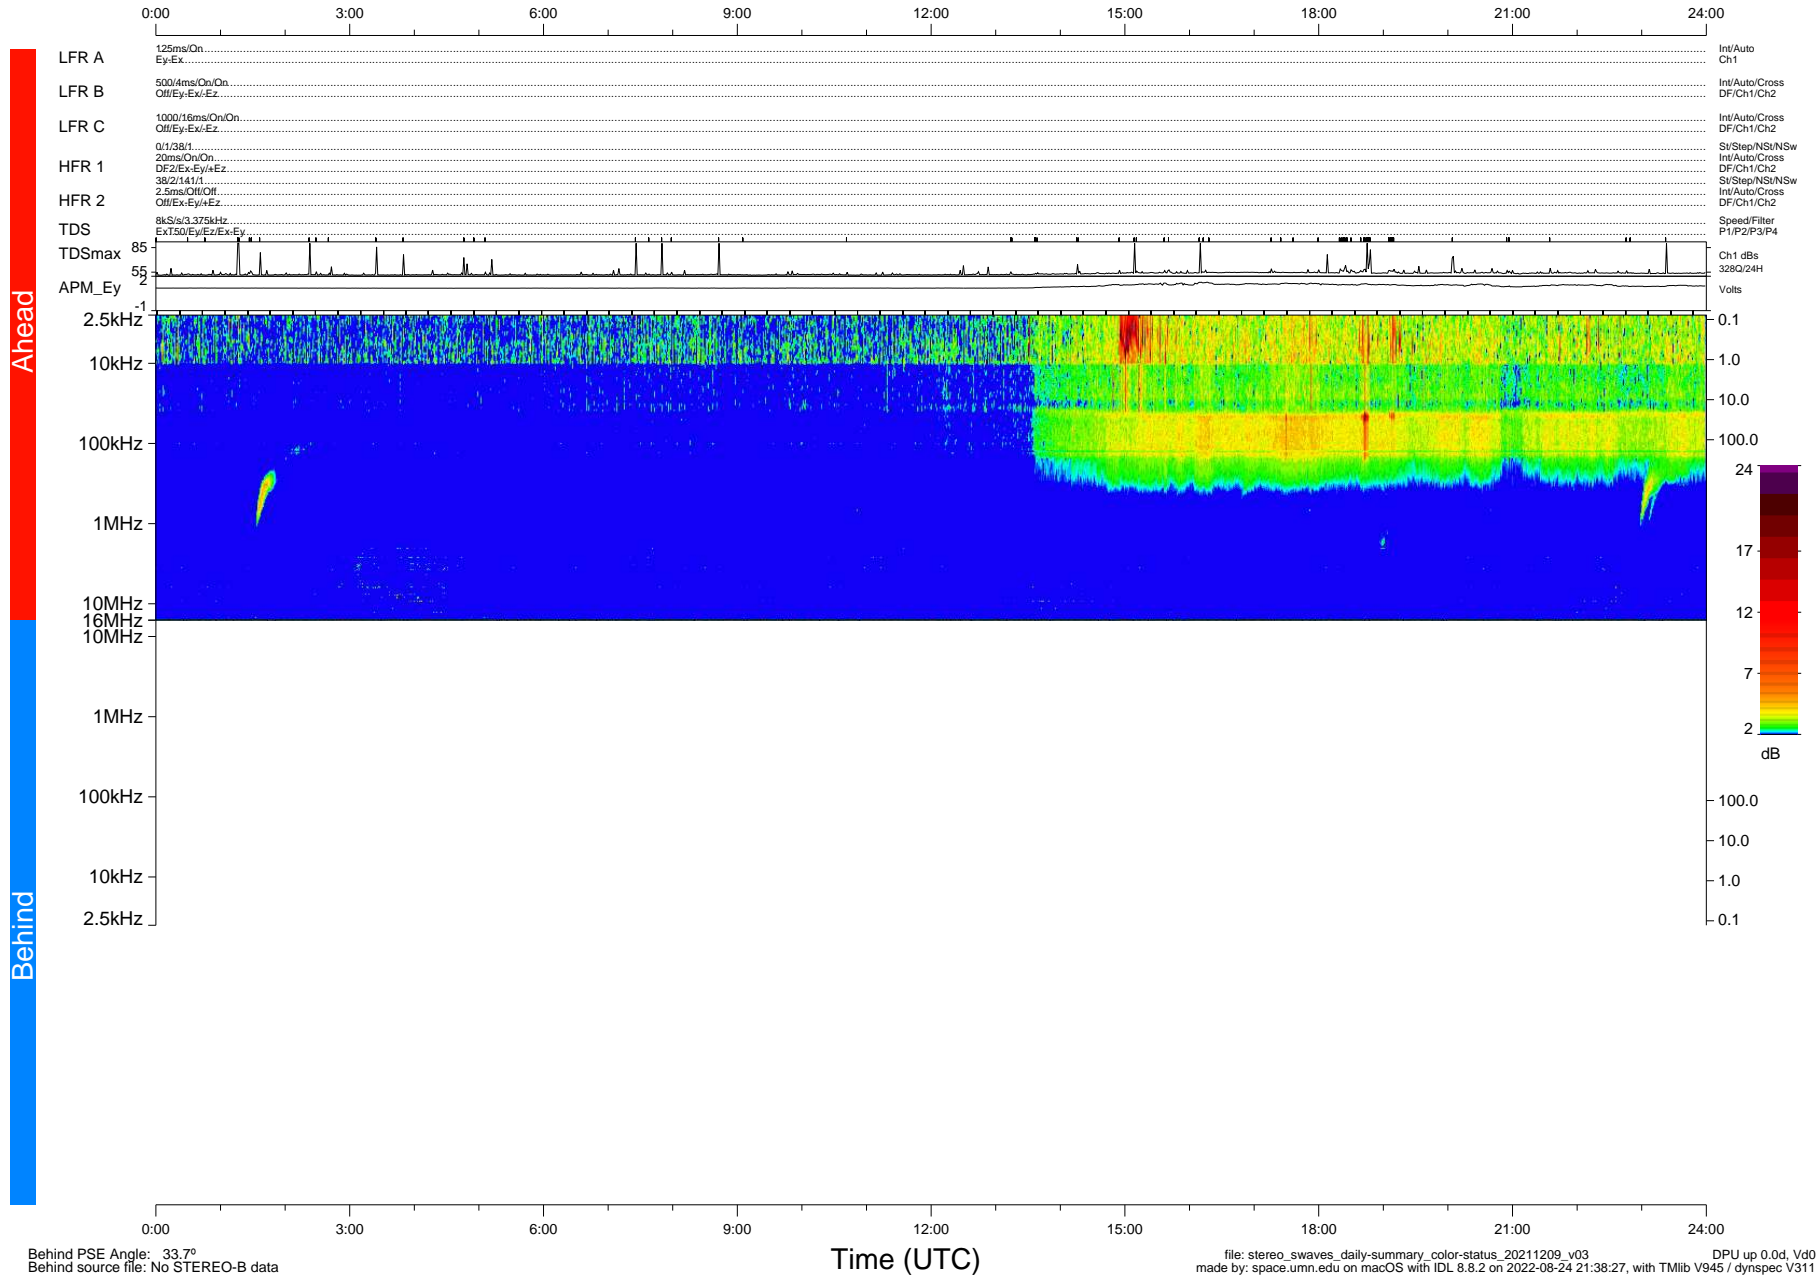

STEREO/WAVES Daily Summary - 09-Dec-2021 (DOY 343)

Ahead source file: swaves_ahead_2021_343_1_05.fin (Recovery: 100.0% HK, 101% Pkts)
Ahead PSE Angle: -35.9°

DPU up 2346.9d, V412d40

Behind PSE Angle: 33.7°
Behind source file: No STEREO-B data