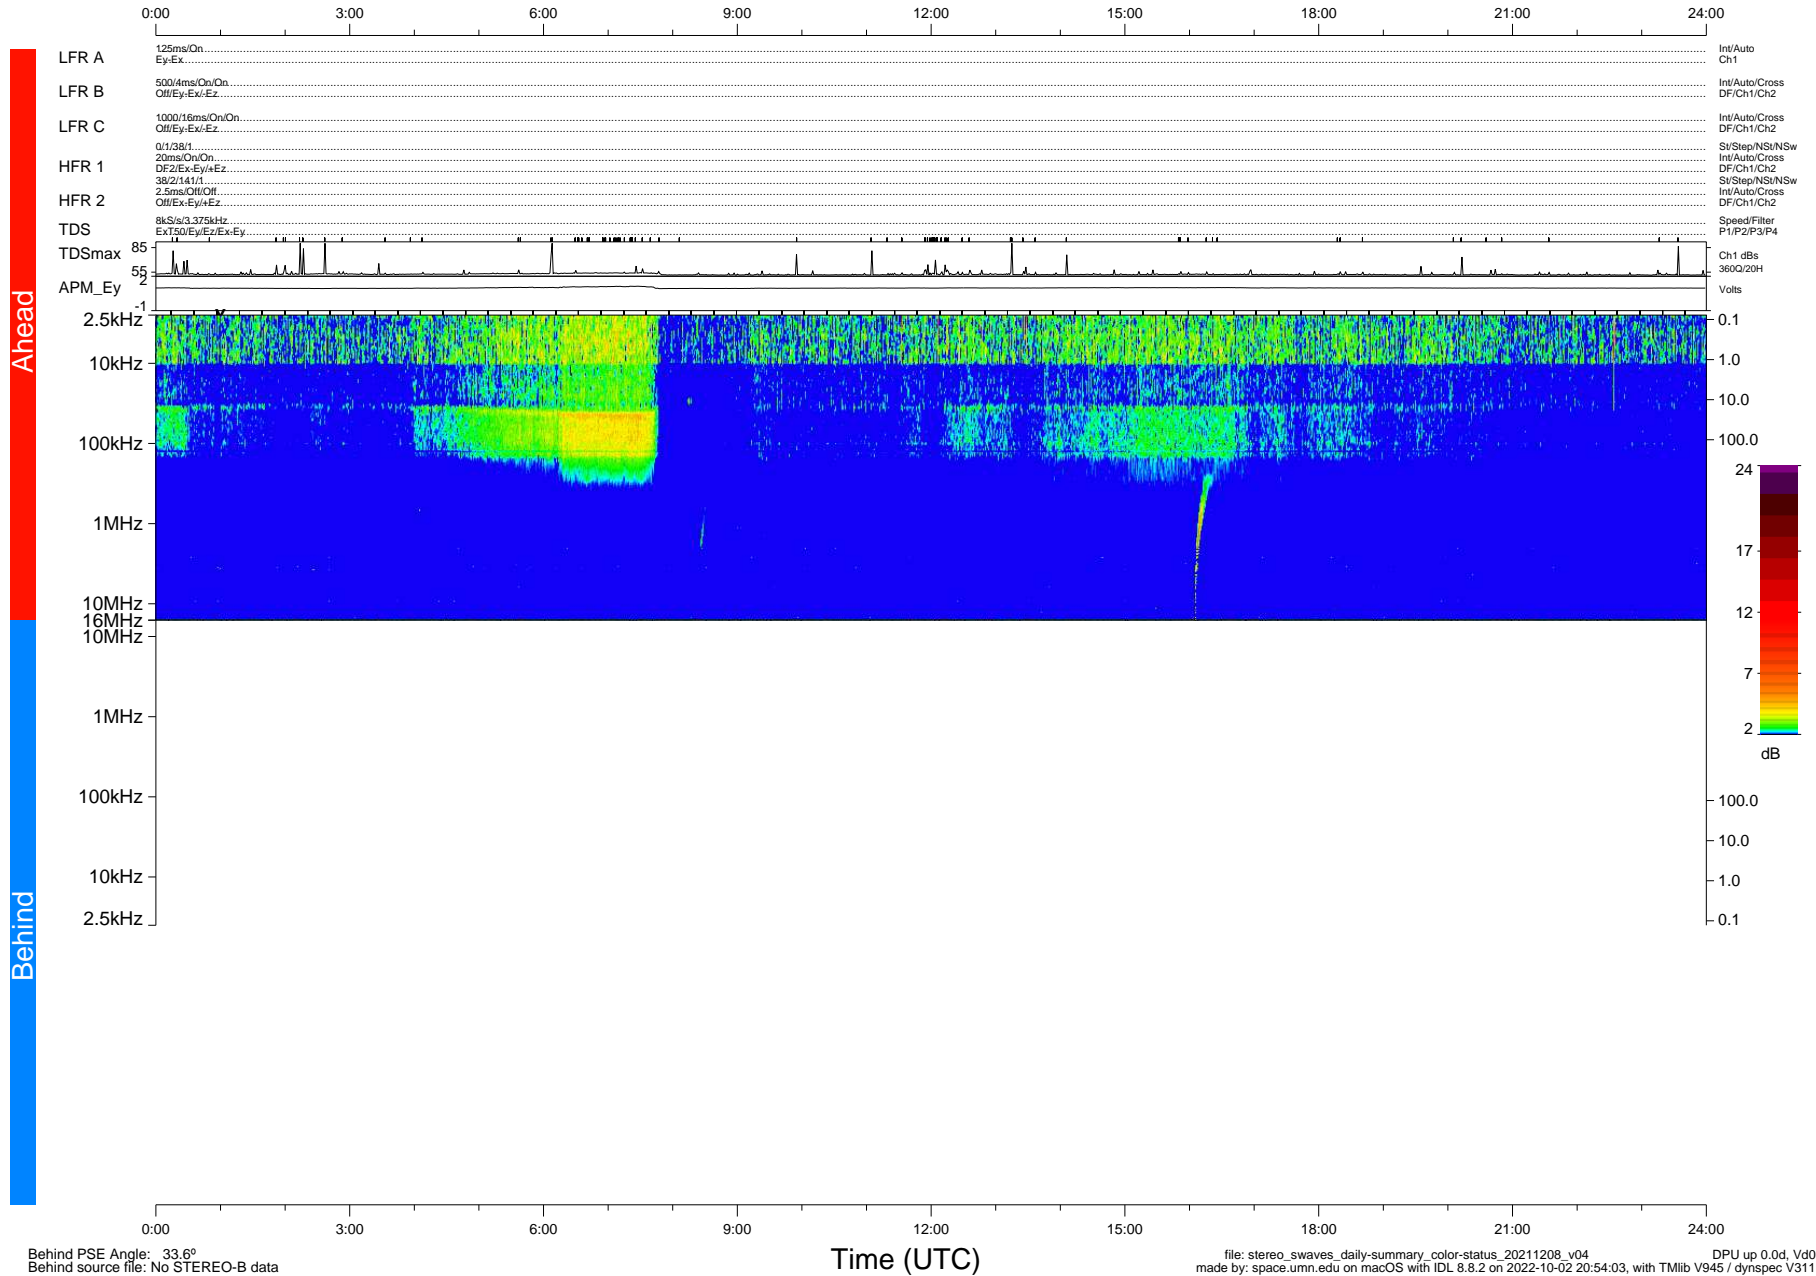

STEREO/WAVES Daily Summary - 08-Dec-2021 (DOY 342)

Ahead source file: swaves_ahead_2021_342_1_05.fin (Recovery: 100.0% HK, 104% Pkts)
 Ahead PSE Angle: -36.0°

DPU up 2345.9d, V412d40

Behind PSE Angle: 33.6°
 Behind source file: No STEREO-B data

Time (UTC)

file: stereo_swaves_daily-summary_color-status_20211208_v04
 made by: space.umn.edu on macOS with IDL 8.8.2 on 2022-10-02 20:54:03, with Tlib V945 / dynspec V311
 DPU up 0.0d, Vd0