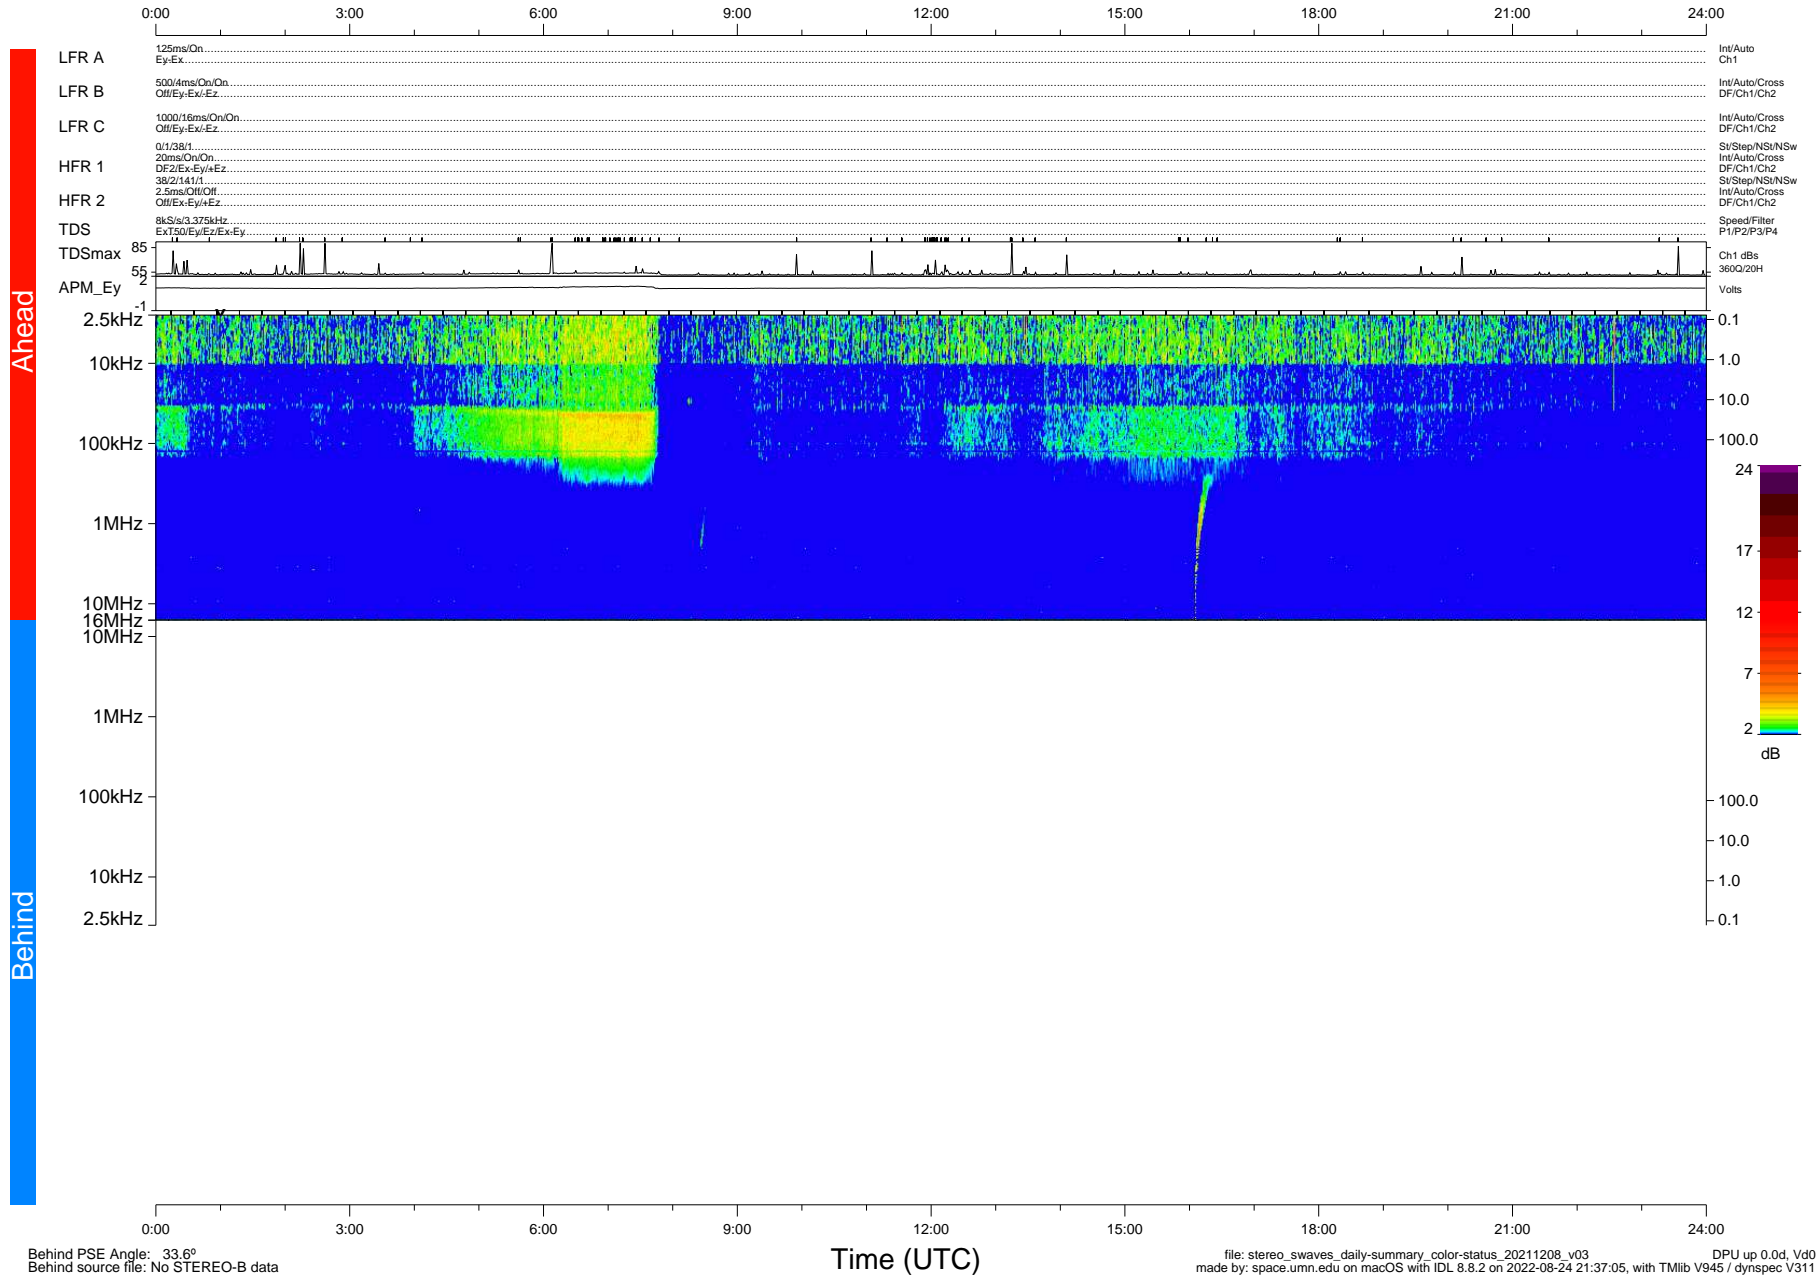

STEREO/WAVES Daily Summary - 08-Dec-2021 (DOY 342)

Ahead source file: swaves_ahead_2021_342_1_05.fin (Recovery: 100.0% HK, 104% Pkts)
 Ahead PSE Angle: -36.0°

DPU up 2345.9d, V412d40

Behind PSE Angle: 33.6°
 Behind source file: No STEREO-B data

file: stereo_swaves_daily-summary_color-status_20211208_v03
 made by: space.umn.edu on macOS with IDL 8.8.2 on 2022-08-24 21:37:05, with Tlib V945 / dynspec V311
 DPU up 0.0d, Vd0